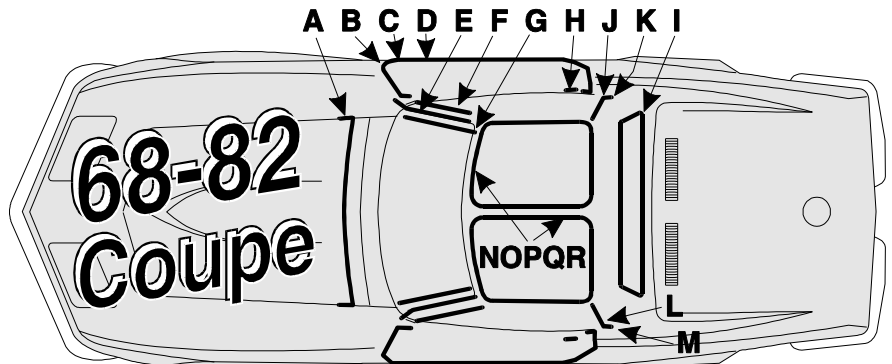

Convertible W/S Kits

BASIC includes 10 pieces 1 Hood, 2 Door Mains, 2 Windshield Post Seals, 2 Windshield Post & Pillar (68-72), 2 Windshield Post (73-75), 1 Deck Lid and 2 Door Handle Gaskets.

Model	Pieces	Content		
68	10 pieces	ABDFGH	1002318	227.00
69-72	10 pieces	ACDFGH	1002319	227.00
73-75	10 pieces	ABEFGH	1002320	177.00

See pages 67, 68, 116, 117 and 122 for a complete description of all these weatherstrips

DELUXE includes 12 pieces 1 Hood, 2 Door Mains, 2 Windshield Seals, 2 Windshield Post & Pillar (68-72), 2 Windshield Post (73-75), 1 Deck Lid, 2 Door Handle Gaskets and 2 Lock Pillar.

Model	Pieces	Content		
68	12 pieces	ABDFGHI	1002321	324.00
Early 69	12 pieces	ACDFGHI	1002322	321.00
Late 69-72	12 pieces	ACDFGHJ	1002323	275.00
73-75	12 pieces	ACEFGHJ	1002325	225.00

Coupe Weatherstrip Kit

BASIC includes 9 to 10 pieces 1 Hood, 2 Door Mains, 2 Windshield Post Seals, 2 Windshield Post & Pillar (68-72), 2 Windshield Post (73-82), 1 Rear Window (68-72) and 2 Door Handle Gaskets.

Model	Pieces	Content		
68	10 pieces	ABEGHI	1002326	239.00
69-72	10 pieces	ACEGHI	1002327	236.00
73-77	9 pieces	ACFGH	1002329	149.00
78-82	9 pieces	ADFGH	1002330	149.00

DELUXE includes 11 to 12 pieces 1 Hood, 2 Door Mains, 2 Windshield Post Seals, 2 Windshield Post & Pillar (68-72), 2 Windshield Post (73-82), 1 Rear Window (68-72), 2 Door Handle Gaskets and 2 Rear Door Glass Weatherstrips.

Model	Pieces	Content		
68	12 pieces	ABEGHIJ	1002331	303.00
Early 69	12 pieces	ACEGHIJ	1002332	303.00
Mid 69	12 pieces	ACEGHIK	1002345	321.00
Late 69-72	12 pieces	ACEGHIL	1002333	275.00
73-77	11 pieces	ACFGHL	1002336	188.00
78-82	11 pieces	ADFGHM	1002337	202.00

See pages 67, 68, 116, 117 and 122 for a complete description of all these weatherstrips

Deluxe Plus Coupe Kits