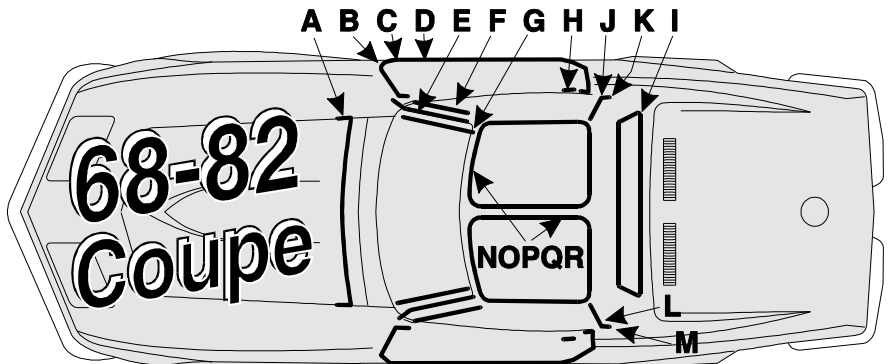

Convertible W/S Kits

BASIC includes 10 pieces 1 Hood, 2 Door Mains, 2 Windshield Post Seals, 2 Windshield Post & Pillar (68-72), 2 Windshield Post (73-75), 1 Deck Lid and 2 Door Handle Gaskets.

Model	Pieces	Content		
68	10 pieces	ABDFGH	1002318	227.00
69-72	10 pieces	ACDFGH	1002319	227.00
73-75	10 pieces	ABEFGH	1002320	177.00

See pages 67, 68, 116, 117 and 122 for a complete description of all these weatherstrips

DELUXE includes 12 pieces 1 Hood, 2 Door Mains, 2 Windshield Seals, 2 Windshield Post & Pillar (68-72), 2 Windshield Post (73-75), 1 Deck Lid, 2 Door Handle Gaskets and 2 Lock Pillar.

Model	Pieces	Content		
68	12 pieces	ABDFGHI	1002321	324.00
Early 69	12 pieces	ACDFGHI	1002322	321.00
Late 69-72	12 pieces	ACDFGHJ	1002323	275.00
73-75	12 pieces	ACEFGHJ	1002325	225.00

Coupe Weatherstrip Kit

BASIC includes 9 to 10 pieces 1 Hood, 2 Door Mains, 2 Windshield Post Seals, 2 Windshield Post & Pillar (68-72), 2 Windshield Post (73-82), 1 Rear Window (68-72) and 2 Door Handle Gaskets.

Model	Pieces	Content		
68	10 pieces	ABEGHI	1002326	239.00
69-72	10 pieces	ACEGHI	1002327	236.00
73-77	9 pieces	ACFGH	1002329	149.00
78-82	9 pieces	ADFGH	1002330	149.00

DELUXE includes 11 to 12 pieces 1 Hood, 2 Door Mains, 2 Windshield Post Seals, 2 Windshield Post & Pillar (68-72), 2 Windshield Post (73-82), 1 Rear Window (68-72), 2 Door Handle Gaskets and 2 Rear Door Glass Weatherstrips.

Model	Pieces	Content		
68	12 pieces	ABEGHIJ	1002331	303.00
Early 69	12 pieces	ACEGHIJ	1002332	303.00
Mid 69	12 pieces	ACEGHIK	1002345	321.00
Late 69-72	12 pieces	ACEGHIL	1002333	275.00
73-77	11 pieces	ACFGHL	1002336	188.00
78-82	11 pieces	ADFGHM	1002337	202.00

See pages 67, 68, 116, 117 and 122 for a complete description of all these weatherstrips

Deluxe Plus Coupe Kits