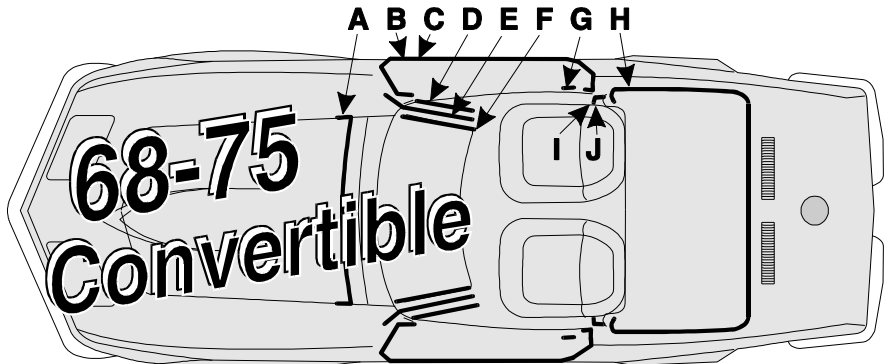

Deluxe Plus Coupe Kits

Deluxe Plus includes 13 to 16 pieces 1 Hood, 2 Door Mains, 2 Windshield Post Seals, 2 Windshield Post & Pillar (68-72), 2 Windshield Post (73-82), 1 Rear Window (68-72), 2 Door Handle Gaskets, 2 Rear Door Glass and a set of T-Top. Weatherstrips

Model	Pieces	Content		
Kits with USA 4 Piece 68-69 T-Top Weatherstrips in Set				
68	16 pieces	ABEGHIJN	1002302	425.00
Early 69	16 pieces	ACEGHIJN	1002307	425.00
Mid 69	16 pieces	ACEGHIKN	1002324	425.00
Late 69	16 pieces	ACEGHILN	1002328	415.00

Kits with USA 70-82 T-Top Weatherstrips style for 68-69 -				
68	14 pieces	ABEGHIJO	1002338	397.00
Early 69	14 pieces	ACEGHIJO	1002339	397.00
Mid 69	14 pieces	ACEGHIKO	1002346	397.00
Late 69-72	14 pieces	ACEGHILO	1002340	345.00
73-77	13 pieces	ACFGHLO	1002343	285.00
78-82	13 pieces	ADFGHMQ	1002344	295.00

Kits with CHINA Latex 70-82 T-Top Weatherstrip -				
70-72	14 pieces	ACEGHILP	1002334	389.00
73-77	13 pieces	ACFGHLP	1002335	389.00
78-82	13 pieces	ADFGHMR	1002342	389.00

See pages 67, 68, 116, 117 and 122 for a complete description of all these weatherstrips

Nobody Includes as Many Weatherstrips as We Do !!!!!

A 68-75 Hood W/S = Weatherstrip	F 68-75 Windshield Post Seal Pair
B 68 Door Main W/S's Pair	G 68-75 Door Handle Gaskets Pair
C 69-75 Door Main W/S's Pair	H 68-75 Deck Lid W/S
D 68-72 Windshield Post & Pillar W/S's Pair	I Late E69 Lock Pillar W/S's Pair
E 73-75 Windshield Post W/S's Pair	J Late 69-75 Lock Pillar W/S's Pair

A 68-82 Hood W/S = Weatherstrip	J 68-Early 69 Rear Door Glass W/S Pair
B 68 Door Main W/S's Pair	K Mid 69 Rear Door Glass W/S Pair
C 69-77 Door Main W/S's Pair	L Late 69-77 Rear Door Glass W/S Pair
D 78-82 Door Main W/S's Pair	M 78-82 Rear Door Glass W/S Pair USA
E 68-72 Windshield Post & Pillar W/S's Pair	N 68-69 T-Top W/S's 4 Piece Set
F 73-82 Windshield Post W/S's Pair	O 70-77 T-Top W/S's Pair USA
G 68-82 Windshield Post Seals Pair	P 70-77 T-Top W/S's Pair China Latex
H 68-82 Door Handle Gaskets Pair	Q 78-82 T-Top W/S's Pair USA
I 68-72 Rear Window W/S	R 78-82 T-Top W/S's Pair China Latex