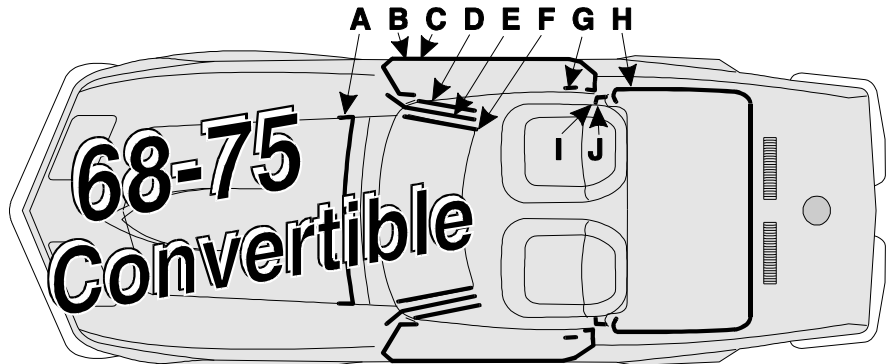

Deluxe Plus Coupe Kits

Deluxe Plus includes 13 to 16 pieces 1 Hood, 2 Door Mains, 2 Windshield Post Seals, 2 Windshield Post & Pillar (68-72), 2 Windshield Post (73-82), 1 Rear Window (68-72), 2 Door Handle Gaskets, 2 Rear Door Glass and a set of T-Top. Weatherstrips

Model	Pieces	Content		
Kits with USA 4 Piece 68-69 T-Top Weatherstrips in Set				
68	16 pieces	ABEGHIJN	1002302	425.00
Early 69	16 pieces	ACEGHIJN	1002307	425.00
Mid 69	16 pieces	ACEGHIKN	1002324	425.00
Late 69	16 pieces	ACEGHILN	1002328	415.00

Kits with USA 70-82 T-Top Weatherstrips style for 68-69 -				
68	14 pieces	ABEGHIJO	1002338	397.00
Early 69	14 pieces	ACEGHIJO	1002339	397.00
Mid 69	14 pieces	ACEGHIKO	1002346	397.00
Late 69-72	14 pieces	ACEGHILO	1002340	345.00
73-77	13 pieces	ACFGHLO	1002343	285.00
78-82	13 pieces	ADFGHMQ	1002344	295.00

Kits with CHINA Latex 70-82 T-Top Weatherstrip -				
70-72	14 pieces	ACEGHILP	1002334	389.00
73-77	13 pieces	ACFGHLP	1002335	389.00
78-82	13 pieces	ADFGHMR	1002342	389.00

See pages 67, 68, 116, 117 and 122 for a complete description of all these weatherstrips

Nobody Includes as Many Weatherstrips as We Do !!!!!

A 68-75 Hood W/S = Weatherstrip	F 68-75 Windshield Post Seal Pair
B 68 Door Main W/S's Pair	G 68-75 Door Handle Gaskets Pair
C 69-75 Door Main W/S's Pair	H 68-75 Deck Lid W/S
D 68-72 Windshield Post & Pillar W/S's Pair	I Late E69 Lock Pillar W/S's Pair
E 73-75 Windshield Post W/S's Pair	J Late 69-75 Lock Pillar W/S's Pair

A 68-82 Hood W/S = Weatherstrip	J 68-Early 69 Rear Door Glass W/S Pair
B 68 Door Main W/S's Pair	K Mid 69 Rear Door Glass W/S Pair
C 69-77 Door Main W/S's Pair	L Late 69-77 Rear Door Glass W/S Pair
D 78-82 Door Main W/S's Pair	M 78-82 Rear Door Glass W/S Pair USA
E 68-72 Windshield Post & Pillar W/S's Pair	N 68-69 T-Top W/S's 4 Piece Set
F 73-82 Windshield Post W/S's Pair	O 70-77 T-Top W/S's Pair USA
G 68-82 Windshield Post Seals Pair	P 70-77 T-Top W/S's Pair China Latex
H 68-82 Door Handle Gaskets Pair	Q 78-82 T-Top W/S's Pair USA
I 68-72 Rear Window W/S	R 78-82 T-Top W/S's Pair China Latex