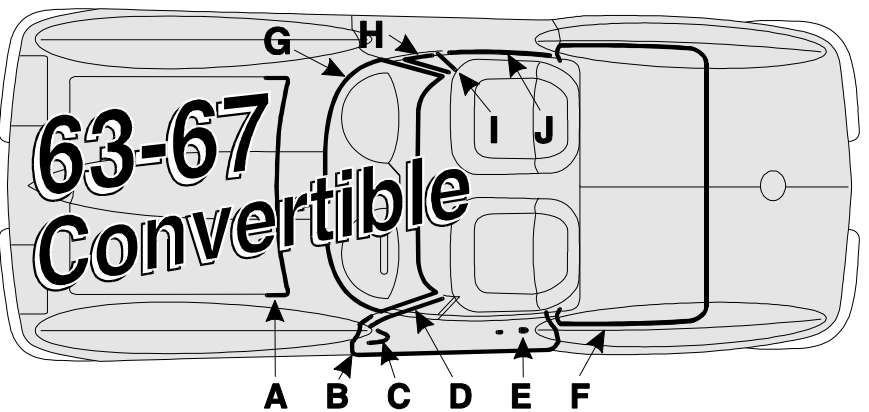

Model	Pieces	Content		
63 Convertible	12 pieces	ABCDEF	1002347	244.00
64-67 Convertible	12 pieces	ABCDEF	1002311	244.00
63-65 or 67 Coupe	13 pieces	ABCKLM	1002312	214.00
66 Coupe	11 pieces	ABCKM	1002313	188.00

See pages 65, 68, 114, 115, and 122 for a complete description of all these parts

DELUXE includes 18-20 pieces: 1 Hood, 2 Door Mains, 2 Door Auxiliary (63 or 64-67), 2 Convertible Windshield Post and Hinge Pillar or Coupe Hinge Pillar, 1 Door Handle Set and 1 Deck Lid Weatherstrip, 1 Windshield Channel, 2 Front and 2 Rear Vent Window and 1 Door Glass Outer Seal Weatherstrips.

Model	Pieces	Content		
63 Convertible	19 Pcs	ABCDEFGHIJ	1002341	439.00
64-67 Convertible	19 Pcs	ABCDEFGHIJ	1002314	439.00
63-65 or 67 Coupe	20 Pieces	ACEKLMNOPQ	1002316	397.00
63 Coupe includes 1 Pair of Split Window Weatherstrips	22 Pieces	ACEKLMNOPQR	1002315	473.00
66 Coupe	18 Pieces	ACEKMNOPQ	1002317	369.00

- A 53-62 Hood W/S = Weatherstrip
- B 53-62 Cowl Vent W/S
- C 56-58 Door Main W/S's
- D 59-60 Door Main W/S's
- E 61-62 Door Main W/S's
- F 56-Early 59 Door Auxiliary W/S's
- G Late 59-62 Door Auxiliary W/S's
- H 56-62 Door Handle Gasket Set
- I 53-58 Deck Lid W/S
- J 59-62 Deck Lid W/S
- K 53-58 Trunk Lid W/S
- L 59-62 Trunk Lid W/S
- M 53-62 Windshield Channel W/S
- N 53-62 Windshield Lower Frame W/S
- O 53-62 Windshield Upper Filler W/S
- P 53-62 Windshield Post Filler W/S's