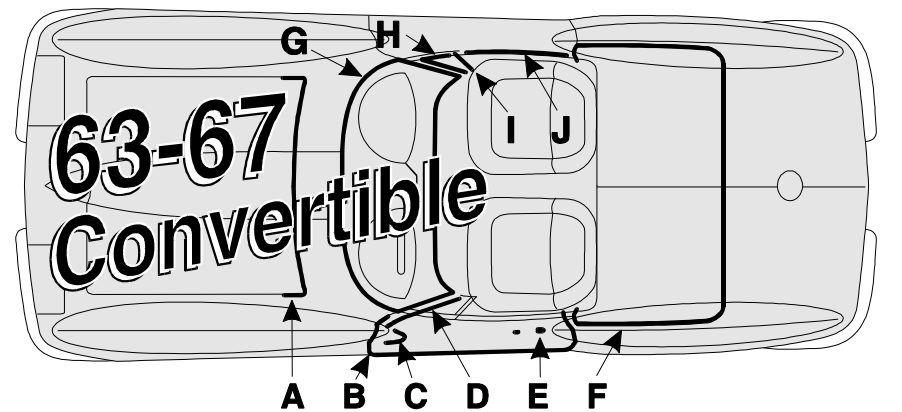

Model	Pieces	Content		
63 Convertible	12 pieces	ABCDEF	1002347	244.00
64-67 Convertible	12 pieces	ABCDEF	1002311	244.00
63-65 or 67 Coupe	13 pieces	ABCKLM	1002312	214.00
66 Coupe	11 pieces	ABCKM	1002313	188.00

See pages 65, 68, 114, 115, and 122 for a complete description of all these parts

DELUXE includes 18-20 pieces: 1 Hood, 2 Door Mains, 2 Door Auxiliary (63 or 64-67), 2 Convertible Windshield Post and Hinge Pillar or Coupe Hinge Pillar, 1 Door Handle Set and 1 Deck Lid Weatherstrip, 1 Windshield Channel, 2 Front and 2 Rear Vent Window and 1 Door Glass Outer Seal Weatherstrips.

Model	Pieces	Content		
63 Convertible	19 Pcs	ABCDEFGHIJ	1002341	439.00
64-67 Convertible	19 Pcs	ABCDEFGHIJ	1002314	439.00
63-65 or 67 Coupe	20 Pieces	ACEKLMNOPQ	1002316	397.00
63 Coupe includes 1 Pair of Split Window Weatherstrips	22 Pieces	ACEKLMNOPQR	1002315	473.00
66 Coupe	18 Pieces	ACEKMNOPQ	1002317	369.00

A 53-62 Hood W/S = Weatherstrip	I 53-58 Deck Lid W/S
B 53-62 Cowl Vent W/S	J 59-62 Deck Lid W/S
C 56-58 Door Main W/S's	K 53-58 Trunk Lid W/S
D 59-60 Door Main W/S's	L 59-62 Trunk Lid W/S
E 61-62 Door Main W/S's	M 53-62 Windshield Channel W/S
F 56-Early 59 Door Auxiliary W/S's	N 53-62 Windshield Lower Frame W/S
G Late 59-62 Door Auxiliary W/S's	O 53-62 Windshield Upper Filler W/S
H 56-62 Door Handle Gasket Set	P 53-62 Windshield Post Filler W/S's