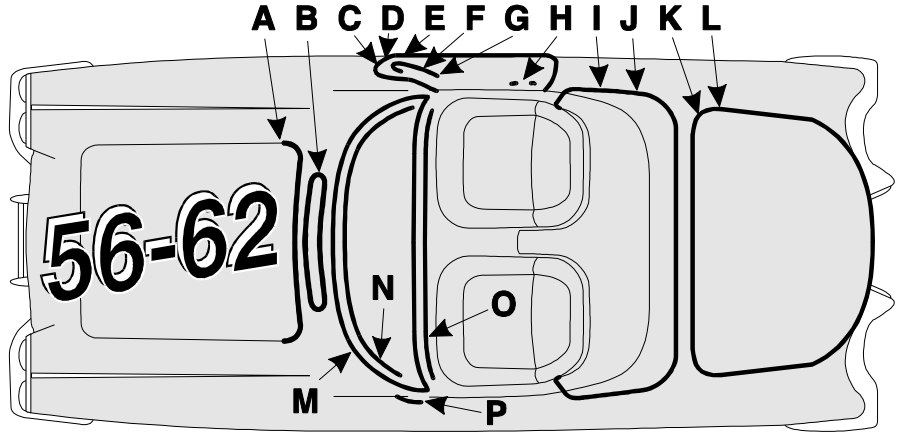

Model	Pieces	Content		
63 Convertible	12 pieces	ABCDEF	1002347	244.00
64-67 Convertible	12 pieces	ABCDEF	1002311	244.00
63-65 or 67 Coupe	13 pieces	ABCKLM	1002312	214.00
66 Coupe	11 pieces	ABCKM	1002313	188.00

See pages 65, 68, 114, 115, and 122 for a complete description of all these parts

DELUXE includes 18-20 pieces: 1 Hood, 2 Door Mains, 2 Door Auxiliary (63 or 64-67), 2 Convertible Windshield Post and Hinge Pillar or Coupe Hinge Pillar, 1 Door Handle Set and 1 Deck Lid Weatherstrip, 1 Windshield Channel, 2 Front and 2 Rear Vent Window and 1 Door Glass Outer Seal Weatherstrips.

Model	Pieces	Content		
63 Convertible	19 Pcs	ABCDEFGHIJ	1002341	439.00
64-67 Convertible	19 Pcs	ABCDEFGHIJ	1002314	439.00
63-65 or 67 Coupe	20 Pieces	ACEKLMNOPQ	1002316	397.00
63 Coupe includes 1 Pair of Split Window Weatherstrips	22 Pieces	ACEKLMNOPQR	1002315	473.00
66 Coupe	18 Pieces	ACEKMNOPQ	1002317	369.00

- A 53-62 Hood W/S = Weatherstrip
- B 53-62 Cowl Vent W/S
- C 56-58 Door Main W/S's
- D 59-60 Door Main W/S's
- E 61-62 Door Main W/S's
- F 56-Early 59 Door Auxiliary W/S's
- G Late 59-62 Door Auxiliary W/S's
- H 56-62 Door Handle Gasket Set
- I 53-58 Deck Lid W/S
- J 59-62 Deck Lid W/S
- K 53-58 Trunk Lid W/S
- L 59-62 Trunk Lid W/S
- M 53-62 Windshield Channel W/S
- N 53-62 Windshield Lower Frame W/S
- O 53-62 Windshield Upper Filler W/S
- P 53-62 Windshield Post Filler W/S's