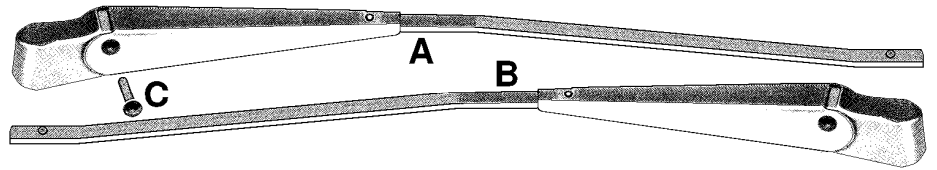

53-62 Wiper Arms & Blades

1. **A** 56-62 LH Wiper Arm stainless 1014616 49.50
   - **B** 56-62 RH Bend the LH tip 15 degrees to make a RH
   - **C** 56-62 Wiper Arm Stainless Rivet - permit disassembly for replating & stainless polishing. Pr 1014504 6.00
2. **Note:** Federal Highway Safety Laws require that Wiper Arms have a Dull Finish, however these are real Stainless and can be Buffed to a Bright Finish.

- 53-55 Wiper Blade & Rubber; GM 2 reqd 1014614 24.00
- 56-62 Wiper Blade & Rubber; GM 2 reqd 1014615 24.00

- **D** Wiper Arm Space With Chrome plating finish 53-57 *repro* Pair 1014560 49.50
- 58-62 *repro* Pair 1014561 47.50
- 58-62 *real* GM ea 1014625 24.50
- **Wiper Space Gasket**
- Die cut black rubber, prevents scratches & water leaks
- **Wiper Space Gasket**
- **E** 53-57 Pair 1014612 3.00
- **F** 58-62 Pair 1014626 3.00

63-82 Wiper Transmission

- 63-67 LH Wiper Transmission used 1014640 140.00
- 63-67 RH Wiper Transmission used 1014641 140.00
- 63-67 Wiper Transmission to Cow 16 Piece Mounting Kit Does 1 car. 1014520 2.95
- 63-67 Transmission Spacer Washer 1014550 5.95
- 63-67 Trans To Motor Mounting Clip 1014551 2.50
- Wiper Transmission to Cow 1 Seals *Select from...*
- 63- to January 66 Plastic Cement Seals see Mr. Noland Adapter Bag for more info on page 322 for the info on these parts. These are authentic. Does 1 car. 1014522 3.75
- January 66-67 Molded Black Plastic Cow 1 Seals *Repro pair. Does 1 car.* 1014580 14.95

- **M** 71-74 White Plastic Jar 1014760 23.90
- 71-74 Jar Mounting Screws Pair 1014530 1.90
- 71-74 Jar Mounting Bracket 1014577 24.50
- **N** 71-82 Neck Replacement on 71-74 1014759 8.85
- 71-72 Neck Mounting Bracket 1014669 23.30
- 73-74 Neck Mounting Bracket 1014676 12.00
- 75-82 Snap-On Jar Cap 1014748 6.20
- **O** 75-Early 79 White Washer Jar 1014761 12.25
- Early 79 approx ably 5" square; Late 79 is 9" square
- 75-Early 79 Jar Mounting Screws Pair 1014530 1.90
- **P** Late 79-82 White Washer Jar NOS 1014762 50.00
- Late 79-82 Jar Mounting 4 Piece Kit includes 2 Screws & 2 U-Nuts 1014532 2.95