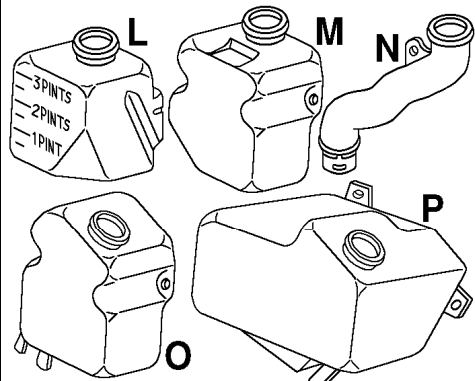

63-82 Washer Reservoir

- 63-74 Washer Jar Filter 1014743 6.00
  - 63-74 Washer Jar Cap NOS Flatback plastic, no wiring. 1014741 5.50
  - **L** 63-70 White Plastic Jar NOS 1014740 8.90
  - 68-69 Black Plastic Jar *Repro* 1014781 20.50
  - 63-67 Jar Mounting Bracket 1014744 31.40
  - 63-70 Bracket Mtg Rivet 3 Piece Set 1014518 1.50
  - 68-70 Washer Jar Bracket 1014746 25.00
  - 63-70 White Plastic Jar, Black Cap & Filter Set 1014734 0.00
2. **Why Pay More ?**

63-72 AC Washer Bags

1. **Note:** these models with Air Conditioning require a different reservoir for the windshield washer fluid due to the size of the firewall vaporator case and associated plumbing.
2. **Washer Bags** are silk screened plastic with dielectric seams, brass mounting grommets, aluminum cap, hose and filter.
- 63-66 Washer Bag with AC or 65 Washer Bag with 396 1014586 67.50
  - 67 Washer Bag with AC 1014587 67.50
  - 68 Washer Bag with AC 1014588 67.50
  - 69-72 Washer Bag with AC 1014589 67.50
  - 63-72 Washer Bag Cap stamped Aluminum with coin edge as in a Rooster's head. 1014582 7.50
4. **Bag Mounting Brackets** are stamped steel used to hang the washer bag from the fenders skirt
- 63-66 Bag Mounting Bracket with AC or 65 Bag Mounting Bracket with 396 1014590 27.50
  - 67 Bag Mounting Bracket with AC 1014591 27.50
  - 68 Bag Mounting Bracket with AC 1014592 27.50
  - 69-72 Bag Mounting Bracket with AC 1014593 27.50
  - 63-72 Bag Bracket Mtg Rivet 3 Piece Set 1014518 1.50

69-73 Wiper Arm Brass Tubes

- 69-73 Windshield wiper arms use formed Brass tubes for the windshield washer instead of rubber hoses as 74-82. These Brass tubes have the tip formed into a washerspray nozzle.
- 69-73 LH Wiper Arm Tube w/Nozzle Tip 1014782 33.00
  - 69-73 RH Wiper Arm Tube w/Nozzle Tip 1014783 33.00
  - 69-73 Washer Arm Brass Tube Mounting Kit included authentic extruded Black plastic clip necessary to mount the tube to the wiper arms. 1014784 16.00
  - 69-73 LH Wiper Tube Mount Clip Set 1014784 16.00
  - 69-73 RH Wiper Tube Mount Clip Set 1014785 18.00

Wiper Arm Hose & Clamp

- 69-73 Wiper Hose OEM Silver Clamps attach the wiper hoses to the metal pipes on factory style wiper arms. Pair Does 1 car. 1014524 4.20
- 69-82 Wiper Hose Clamps mount the wiper hoses to the base of each wiper transmission as factory. Pair Does 1 car. 1014526 4.00
- **K** 74-82 Wiper Arm Hose Kit with Adapter Fittings to connect 2 miniature hoses that run along the wiper arms, plus 2 plastic adapters that slip up in size to connect with the washer hoses. Does 1 car. 1014780 5.95