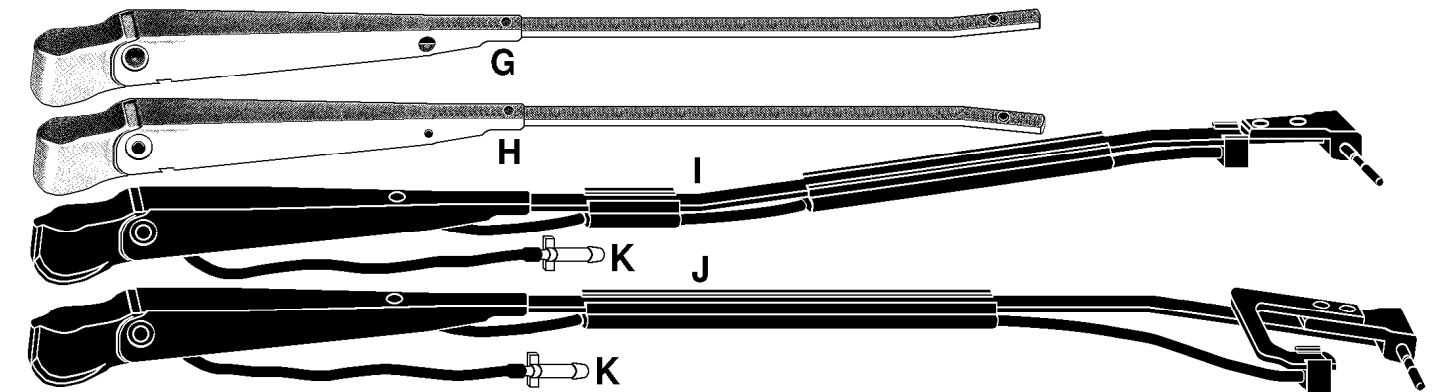

63-82 Wiper Arms & Blades

1. **Note:** Federal Highway Safety Laws require that Wiper Arms have a Dull Finish, however these are real Stainless and can be Buffed to a Bright Finish.
2. **G** 63-67 LH Wiper Arm Stainless 1014645 62.50
   - **H** 63-67 RH Bend the LH tip 15 degrees to make a RH
   - 63-67 Wiper Arm Rivet 2 reqd 1014712 6.00
   - **G** 63-66 LH Wiper Arm Polished 1014688 Disc
   - **H** 63-66 RH Wiper Arm Polished 1014689 Disc
   - 63-67 Blade with Rubber Insert 1014648 24.10
   - Rubber Insert only GM 1014647 12.15
   - Rubber Insert only Replacement 1014565 9.00
   - 68 RH Wiper Arm NOS in the box these are Notrepro. 1014682 175.00
   - Factory 68 wiper arms do not have squirts; use 69-82.
   - 68-74 Wiper Arm Rubber Stop 1014681 3.95
   - **I** 69-82 LH Wiper Arm Black 1014683 88.00
   - **J** 69-82 RH Wiper Arm Black 1014684 Disc
3. **Note:** the above arms use rubber hose on the arms instead of the metal tube used on 69-73 arms.
- 68-81 Blade with Rubber Insert GM 1014686 18.95
  - 68-82 Blade with Rubber Insert replacement 1014566 10.00
  - 82 Wiper Blade with Rubber Insert 1014687 Disc
  - 68-82 Rubber Insert Only 1014685 Disc

- 68-82 LH Transmission NOS 1014690 150.00
- 68-82 RH Transmission NOS 1014691 150.00
- 68-82 Transmission to Firewall Plate Mounting Nut 6 Piece Set includes 6 nuts & star washers. Does 1 car. 1014540 2.95
- 68-82 Transmission Plate to Firewall 16 Piece Mounting Kit includes a machine screws plus nuts with integral star washers. Does 1 car. 1014546 3.50