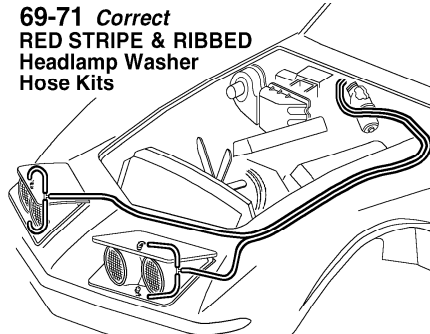

69-71 Red Stripe Headlamp Washer Hose Kits

Authentic style hoses with **Red Stripes & Raised Ribs** plus **T-pipe** connectors. This kit was developed by DocRebuild from OEM parts. Blem products in Virginia copied a repro and then hoped for the best. That's their research.
NOTE: If you are using 3 port washer pump select the 69 kit. If using 5 port pump select the 70-71 kit.

69-71 Correct RED STRIPE & RIBBED Headlamp Washer Hose Kits

69 Head Lamp Washer Red Striped Hose Kit for 3 port washer pumps 1014775 21.50
70-Early 71 Head Lamp Washer Hose Kit Kit for 5 port washer pumps 1014776 23.50

Note Even though Late 71 did not have these head lamp washers, these hoses were present along the left side fender skirt bundled together with the vacuum hoses that run up to the headlights. The assembly line workers simply cut the ends off these dangling hoses at the washer pump end and the head lamp housing end.

68-82 Washer Hose Kits

Includes a complete set of washer hoses plus **Raised Ribs & a Schematic Diagram.** 68-76 kits include 2 Firewall Grommets and 75-82 kits include a T-Pipe Connector. **Why Pay More ?**

68 Washer Hoses except AC	1014766	12.50
68 Washer Hoses with AC	1014767	12.50
69-72 Washer Hoses with AC	1014768	12.50
69 Washer Hoses except AC	1014769	12.50
70 Washer Hoses except AC	1014770	12.50
71-72 Washer Hoses except AC	1014771	12.50
73-74 Washer Hoses	1014772	12.50
75-76 Washer Hoses & T-Pipe	1014773	12.50
77-82 Washer Hoses & T-Pipe	1014774	12.50