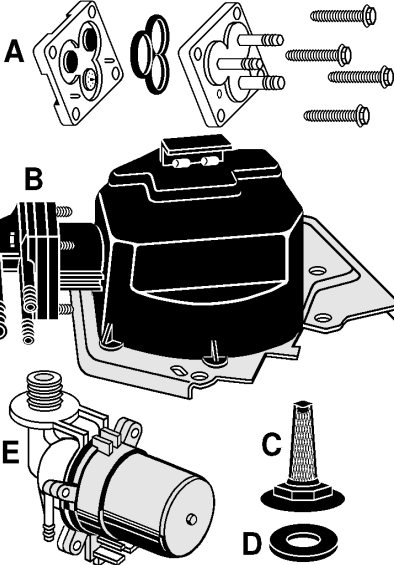

63-82 Washer Pumps

A 63-73 Washer Pump Repair Kit with valve body, 3 outlet nipples, 3 ring gasket and 4 mounting screws.
 With **White** Valve Body 1014654 19.95
 With **Black** Valve Body 1014652 16.30
63-67 Rebuilt Washer Pump
 Carries a 1 year warranty. Rebuildable Exchange required. Core charge \$ 100.00 Discontinued

63-67 Washer Hose Clip

63-67 Washer Hose Mounting Clip
 This spring steel clip mounts on LH hood catch to keep the washer hose away from the hood lock mechanism. Rubber dipped to prevent hose Damage **NOS** 1014727 8.75
 Reproduction **Clip** 1014719 3.50
 Also use on Antenna cable, horn wire