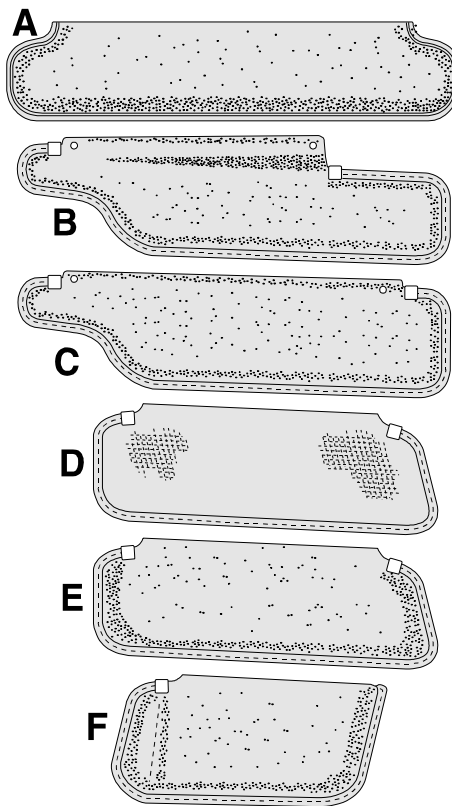

69-76 Sunvisors

Vinyl Cover, Internal Padding & Support.
Comfortweave Sunvisors are used with Standard Interiors on 69-75 models. Madrid Grain Sunvisor are used with Deluxe Interiors on 69-75 models & all 76 models.

D Comfortweave 79.00 Pr
E Madrid 79.00 Pr

69-73 Black	1020440	1020453
69-72 Red	1020441	1020454
69-70 Brite Blue	1020442	1020455
69 Saddle	1020443	1020456
69 Gunmetal	1020444	1020457
69-70 Green	1020445	1020458
70-72 Light Saddle	1020495	1020496
70-72 Dark Saddle	1020447	1020460
71-72 Dark Blue	1020448	1020461
71 Green	1020449	1020462
73 Medium Saddle	1020450	1020463
73 Dark Saddle	1020497	1020498
73 Oxblood	1020451	1020464
73 Dark Blue	1020452	1020465
74-75 Black	1020466	1020471
74-75 Medium Saddle	1020467	1020472
74-75 Oxblood	1020468	1020473
74-75 Dark Blue	1020469	1020474
74-75 Silver	1020470	1020475
76 Black		1020476
76 Buckskin		1020477
76 Dark Brown		1020478
76 Smoke Gray		1020479
76 Firethorn		1020480
76 White		1020481
76 Blue Green		1020482

69-76 Sunvisor Mounting

68-76 Support Bar to Windshield Header Mounting **Screw 4 Piece Kit**
Does 1 car. 1021931 **2.95**