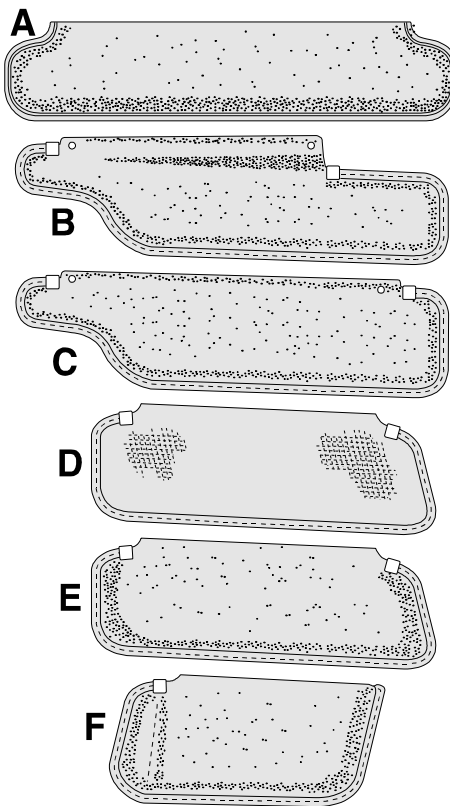

69-76 Sunvisors

Vinyl Cover, Internal Padding & Support.
Comfortweave Sunvisors are used with Standard Interiors on 69-75 models. Madrid Grain Sunvisor are used with Deluxe Interiors on 69-75 models & all 76 models.

D Comfortweave	E Madrid
79.00 Pr	79.00 Pr

69-73 Black	1020440	1020453
69-72 Red	1020441	1020454
69-70 Brite Blue	1020442	1020455
69 Saddle	1020443	1020456
69 Gunmetal	1020444	1020457
69-70 Green	1020445	1020458
70-72 Light Saddle	1020495	1020496
70-72 Dark Saddle	1020447	1020460
71-72 Dark Blue	1020448	1020461
71 Green	1020449	1020462
73 Medium Saddle	1020450	1020463
73 Dark Saddle	1020497	1020498
73 Oxblood	1020451	1020464
73 Dark Blue	1020452	1020465
74-75 Black	1020466	1020471
74-75 Medium Saddle	1020467	1020472
74-75 Oxblood	1020468	1020473
74-75 Dark Blue	1020469	1020474
74-75 Silver	1020470	1020475
76 Black		1020476
76 Buckskin		1020477
76 Dark Brown		1020478
76 Smoke Gray		1020479
76 Firethorn		1020480
76 White		1020481
76 Blue Green		1020482

69-76 Sunvisor Mounting

68-76 Support Bar to Windshield Header Mounting **Screw 4 Piece Kit**
Does 1 car. 1021931 **2.95**