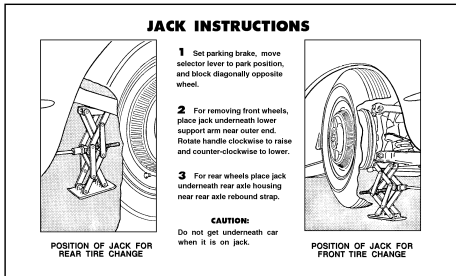

- A** 53-62 Steel Cup on Spare Tire Cover  
Zinc plated with 3 authentic screws to mount to the plywood tire cover. 7632106 16.75
- 56-62 Spare Tire Mounting Bolt 7632155 22.50
- Spare Plywood Covers all are UPS Oversize O/S
- B** 56-60 Spare Tire Cover O/S 7632109 40.00
- C** 61-62 Spare Tire Cover O/S 7632110 40.00
- D** 53-60 Jacking Instruction Label Illustrated below.  
glues to the spare tire cover. 8999250 4.25

- E** 61-62 Jacking Instruction Label  
glues to the spare tire cover. 8999251 4.25
- F** 56-62 Tire Cover Cushion 3 Piece Set  
Die cut Black sponge rubber with pressure sensitive adhesive backing for easy installation. Prevents the jack from rattling. Does 1 car. 7632111 5.45
- G** 61-62 Trunk Access Plate 2 req 1224835 9.75
- H** Plate Mounting Screw 4 Piece Set 1224838 2.00
- I** 61-62 Trunk Lid Drip Rail Drain Hoses Pair  
Authentic oddball size hose, empties rain water from the trunk lid lip on the body. 1224841 7.00
- J** 61-62 Drain Hose Nipples Pair 1224842 10.50
- 61-62 Drain Hose Grommets Pair 1224840 9.75
- K** 61-62 Gray Tail Lamp Cone 4 Piece Set  
Protects tail lamp sockets from being damaged by objects in the trunk. 2660123 36.00
- L** 53-62 Spare Tire Frame Nut & Plate  
Mounts on underbody to accept spare tire mounting bolt. Zinc plated. 7632107 8.25
- M** 53-62 Frame Nut Seal on the Underbody  
Sponge rubber prevents pebbles from clogging threads of the frame nut. 7632108 2.95
- N** 61-62 Trunk Lid Pop-Up Spring  
Authentic tapered coil compression spring supplied in white primer, paint to match trunk color. Crimp the narrow end to closed to securely grip the trunk rubber bumper. 1224837 5.50
- 61-62 Trunk Spring Rubber Bumper  
Mounts in the top of the spring.
- O** Wide Thin Rubber Bumper 1224836 3.50
- OO** Narrow Thick Rubber Bumper 1224832 3.00