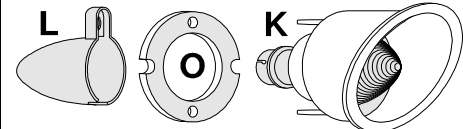

- **M** 61-67 Tail Lamp Red Lens 2660128 **10.75**
- 61-67 Lens Mounting 8 Piece St Does 1 car Select Chromed Stainless steel set 2660267 **5.95**
- Zinc plated steel set 2660269 **2.95**
- **N** 61-67 Tail Lamp Lens Gaskets 4 Piece Set Die cut Black sponge rubber. 2660141 **6.00**
- Die cut Blond Cork Rubber blend 2660142 **6.00**

- **O** 61-67 Lamp to Body Mounting Gasket 4 Piece Set Die cut Gray sponge rubber. 2660127 **6.00**
- 61-67 Tail Lamp to Body Mounting Nut 8 Piece Set Does 1 car. 2660204 **2.95**

- **P** 63-67 Complete Tail Lamp Assembly Includes chrome housing, lens, lens screws, inner & outer gaskets & lamp socket. Select from...
  USA Repto **NOS in box**
- LH Outer 2660250 **72.50** 2660210 **Disc**
- RH Outer 2660251 **72.50** 2660211 **Disc**
- LH Inner 2660252 **72.50** 2660212 **95.00**
- RH Inner 2660253 **72.50** 2660213 **Disc**

- **63-67 Reproduction Tail Lamp 4 Piece Sets** with 2 complete Red inner & 2 complete Red outer tail lamps
- China Tail Lamp Set. 2660466 **239.00**
- USA Tail Lamp Set. 2660254 **279.00**