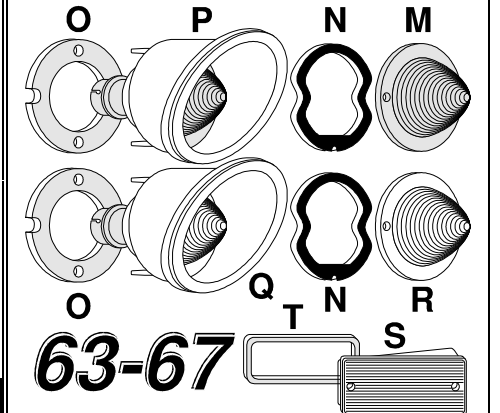

- **Q** 63-66 Back-Up Lamp Assemblies Include chrome housing, lens, inner & outer gaskets & lamp socket. Select from...
  USA Repto **NOS in box**
- LH Inner 2660255 **72.50** 2660205 **99.00**
- RH Inner 2660256 **72.50** 2660206 **0.00**
- **63-66 Repto Tail & Back-Up Lamp 4 Piece Set** with 2 complete Red outer & 2 complete Clear inner bk up lamps. China Tail Lamp Set. 2660468 **249.00**
- USA Tail Lamp Set. 2660257 **279.00**

- **R** 63-66 Clear Back-Up Lens Quality made in U.S.A., 2 reqd 2660108 **7.50**
- **S** 67 LH Back-Up Lens NOS 2660119 **30.00**
- 67 RH Back-Up Lens NOS 2660120 **45.00**
- **S** 67 LH + RH Back-Up Lens Repto Pair 2660126 **58.95**
- **T** 67 Back-Up Lamp Gaskets Pair Die cut Gray sponge rubber. 2660113 **3.00**

Lamp Socket & Pigtaills

- Splice these "pigtail" wire leads into your harness to repair lamp sockets with broken side prongs or rusted contacts.
- 53-73 Tail Lamp Socket with Pigtail Lead 2-4 reqd. 2660125 **12.00**
- 63-73 Back Up Lamp Socket With Pigtail Lead 2 reqd. 2660124 **12.50**
- 68-82 Marker Lamp Bulb Socket or 74 License Lamp Socket With Lead 2-6 reqd. List $ 7.05 2575090 **7.50**
- 75-82 License or 78-82 Spare Tire Lamp Socket 1-2 reqd. List $ 6.75 2575088 **8.50**
- 74 Tail Lamp Socket 2 reqd. List $ 15.65 2575086 **9.95**
- 75-82 Tail Lamp Socket 2 reqd. List $ 19.95 2575084 **9.95**
- 74-79 Back-Up Lamp Socket 2 reqd. List $ 22.10 2575082 **9.95**
- 80-82 Cornering Lamp Socket or 80-82 Back-Up Lamp Socket 2 reqd. List $ 18.55 2575074 **9.95**
- 70-79 Parking Lamp Socket 2 reqd. List $ 15.40 2575078 **14.00**
- 80-82 Parking Lamp Socket WOW only 26.50 from Zip 2 reqd. List $ 29.50 2575076 **14.50**

more Socket & Connector see Page 168