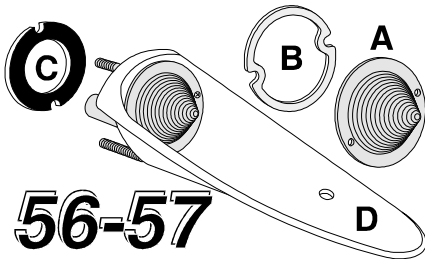

56-57 Tail Lamp

- **A** 56-57 Tail Lamp Red Lens 2660105 **21.00**
- **B** 56-57 Tail Lamp Lens Gaskets Pair Die cut thick Cork as factory. 2660106 **3.00**
- **C** 56-57 Tail Lamp to Body Gaskets Pair Die cut Black Neoprene rubber. 2660107 **3.00**
- **D** 56-57 Chrome Tail Lamp with Red Lens plus gaskets & hardware 2 reqd 2660104 **295.00**
- 56-57 Tail Lamp Red Pair of above 2660135 **577.00**

58-60 Tail Lamp

- **E** 58-60 Red Outer Lens with Stainless trim strip, Made in Michigan 2 reqd 2660110 **49.50**
- Made in Ohio 2 reqd 2660137 **59.50**
- **F** 58-60 Outer Lens Gaskets Cord like Black sponge rubber with a staple joining the ends, just like factory. Pair 2660111 **9.00**

- 63-73 Tail or Back-Up Lamp Accordion
- **Boot** Quality molded rubber 4 reqd 2660121 **12.00**

- Wire Harness Connectors with 2 ears, Push in and turn
- 56-73 Tail Lamp Plastic Connector 2660125 **12.00**
- 63-73 Back Up Lamp Plastic Connector 2660124 **12.50**