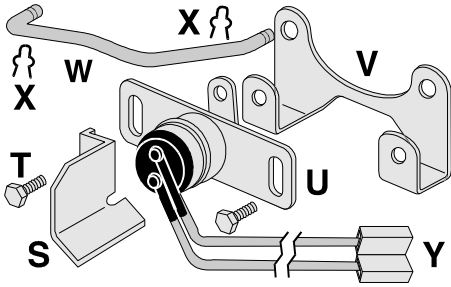

180 Dr REBUILD Credit Card ORDERING ONLY on (800) 8669 DOC

4 or 3 Spd Back-Up Switch

See pg 92 for Auto Back-Up & Safety Switch

- S** 56-73 Switch Heat Shield essential to lessen heat transfer from exhaust pipes 2660152 **8.50**
- T** 56-81 Back-Up Switch Mount Kit with 2 Screws with Star Washers. 2660149 **2.20**
- U** Back-Up Lamp Switch with Harness & Plug 2660146 **59.00**
- 63-67 Back-Up Switch 2660150 **57.75**
- 68-77 all + 78 **L-82** Switch NOS 2660159 **19.95**
- 78 **L-48** Back-Up Switch NOS 2660157 **62.50**
- 79- **Early 80** Back-Up Switch 2660158 **69.75**
- Late 80-81 Back-Up Switch

Early 80 has a Plastic "T"-Shaped Connector
Late 80 has a Round Molded Rubber Connector

Back-Up & Neutral Safety Harness Extension

Early 77 has a Alarm Switch mounted in Fender
Late 77 has a Alarm Switch mounted in Door

- 69-76 and Early 77 Extension 4004516 **17.50**
- Late 77 Extension 4004520 **30.95**
- 78 L-48 Switch Harness 4004528 **18.95**
- 78 L-48 & L-82 Extension 4004522 **30.50**
- 79 Extension 4004524 **15.95**
- 80-81 Extension 4004526 **17.00**
- V** 63-73 Switch Mtg Bracket OEM not repo 2660151 **20.80**
- W** 64-67 BackUp Rod & 2 Hairpin Clips 2660154 **10.50**
- W** 68-74 BackUp Rod & 2 Hairpin Clips 2660153 **20.80**
- 75-81 Back-Up Switch Rod this part is discontinued
Substitute 68-73 rod - heat and bend as required.
- 75-81 Rod Retainers only Pair 2660156 **3.00**
- X** 56-74 Hairpin Clips only Pair 2660148 **2.50**
- 74-81 Back-Up Switch Mounting Bracket is discontinued, but the 63-73 back-up switch mtg bracket can be used with no modification, providing the 56-73 heat shield is also used
- Y** 63-77 Wire Harness Plastic Connector 1148100 **5.00**