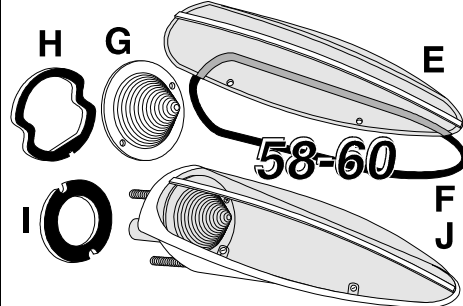

- **G** 58-60 Round Clear Inner Lens Select from... Replacement clear lens 2 reqd 2660108 **7.50**
- Authentic lens & markings 2 reqd 2660114 **11.50**
- **H** 58-60 Inner Lens Gaskets air Die cut Black sponge rubber. 2660140 **3.00**
- **I** 58-60 Lamp to Body Mounting Gaskets Pair Die cut Black Neoprene rubber. 2660107 **3.00**
- **J** 58-60 Chrome Tail Lamp with Lenses plus gaskets & hardware 2 reqd 2660112 **295.00**
- 58-60 Tail Lamp Red Pair of above 2660136 **577.00**

Tail Lamp Reflector

- **U** 58-60 Rear Reflector Chrome Bezel Quality Chrome plating, 2 reqd 2660115 **18.90**
- **V** 58-60 Red Rear Reflector Authentic molded Red plastic, not the current over sized thick replacement, 2 reqd 2660116 **20.00**
- **U+V** 58-60 Rear Reflector 5 Piece Kit Includes authentic Red reflector, chrome bezel, "L" mounting bracket, lock washer & mounting nut. Does one side, 2 kits reqd 2660117 **37.50**
- **W** 58-60 Tail Lamp Reflector Gasket 4 Piece Set With 2 reflector lens gaskets & 2 reflector bezel gaskets. Does 1 car. 2660118 **4.25**

61-62 Tail Lamp

- **K** 61-62 Complete Tail Lamp with chrome housing, lens, gaskets & lamp socket. LH Inner Lamp NOS in box 2660131 **125.00**
- LH & RH Inner Lamps Pair 2660133 **179.00**
- LH & RH Outer Lamps Pair 2660134 **179.00**
- Inner + Outer Lamp 4 Piece Set 2660132 **319.00**
- **L** 61-62 Tail Lamp Gray Protector Cone 4 Piece Set protects socket in trunk, 4 reqd 2660123 **36.00**