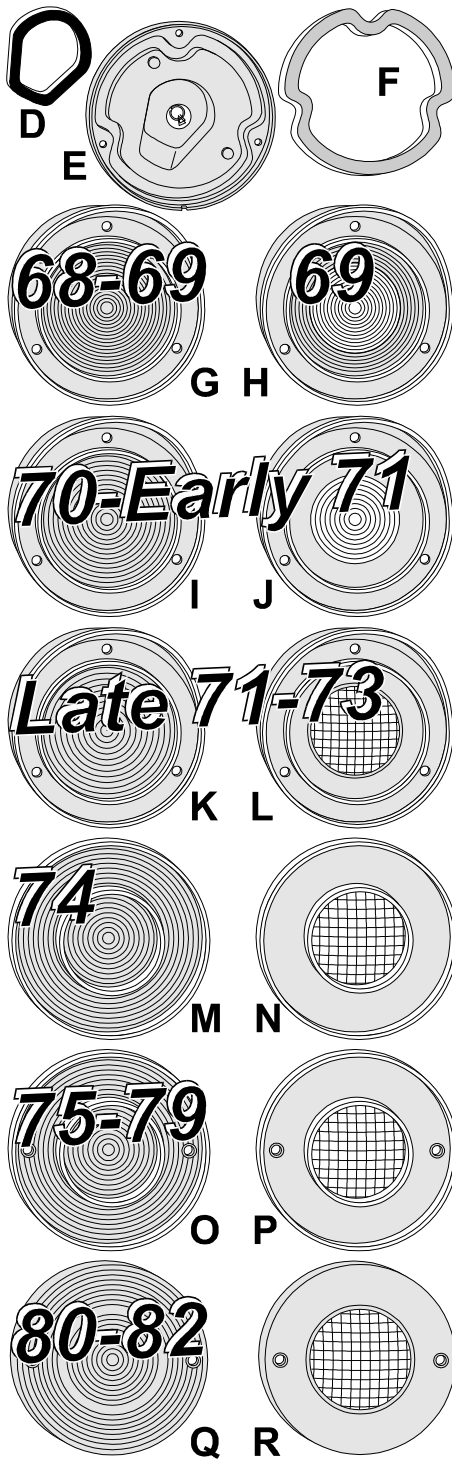

74-82 USA Lamp Sets include the lens molded to the plastic rear lamp housing both tail & back up

| | | |
|-----------------------------|---------|--------|
| 74 Rear Lamp 4 Piece Set | 2660410 | 199.00 |
| 75-79 Rear Lamp 4 Piece Set | 2660412 | 229.00 |
| 80-82 Rear Lamp 4 Piece Set | 2660414 | soon |

69 Tail & Back-Up Lamp & Lens USA

- G** 69 Outer Tail Lamp Lens *Select from...*
 NOS Lens in the GM box **2 reqd** 2660301 75.00
 Repto Lens **2 reqd** 2660215 55.00
- H** 69 Inner Back-Up Lens Only *Select from...*
 NOS Lens in the GM box **2 reqd** 2660208 75.00
 Repto Lens **2 reqd** 2660232 60.00
- DEFG Repto** 69 Complete Tail Lamp Assembly **2 reqd**
 complete with wicks & screws 2660304 119.00
- DEFH Repto** 69 Back-Up Lamp Assembly **2 reqd**
 complete with wicks & screws 2660207 119.00

How to Tell Early 71 from Late 71 Lamps

NOTE The center of Early 71 lenses is conical *i.e.* domed with a peak in the center. The Late 71 lens has spherical center *i.e.* gently rounded with a smooth dome in the center. According to Assembly Manuals Early 71 is prior to August 20, 1970; Late is after. Early 71 has a Fiberoptic port in the rear housing. Late 71 does not.

- 58-79 Stop Lamp Switch**
 excellent plastic replacement 2447104 14.00
- 58-79 Switch Adjustment Nuts
 Pair. **Does 1 car.** 2447105 2.95

58-73 Felt Lens Wicks

Mounts in a notch at the lower edge of the lens so that moisture evaporates Prevents rust out from condensation build up.