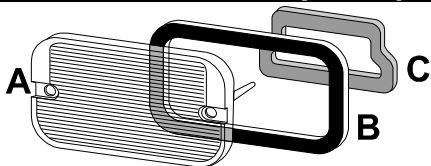

68-73 USA Tail Lamp Lens Sets includes 2 tail & 2 back up lamp lenses (except 68).

68 Rear Tail Lamp Lens 4 Piece Set	2660402	218.00
69 Rear Lens 4 Piece Set	2660404	229.00
70-Early 71 Rear Lens 4 Piece Set	2660406	229.00
Late 71-73 Rear Lens 4 Piece Set	2660408	229.00

74-82 USA Lamp Sets include the lens molded to the plastic rear lamp housing both tail & back up

74 Rear Lamp 4 Piece Set	2660410	199.00
75-79 Rear Lamp 4 Piece Set	2660412	229.00
80-82 Rear Lamp 4 Piece Set	2660414	soon

68-73 USA Lamp Sets includes the outer lens with gasket, wicks & mount screws plus steel rear lamp housing with bulb socket, both tail & back up

68 Rear Lamp 4 Piece Set	2660428	439.00
69 Rear Lamp 4 Piece Set	2660430	449.00
70-Early 71 Rear Lamp 4 Piece Set	2660432	449.00
Late 71-73 Rear Lamp 4 Piece Set	2660434	449.00

68-82 Tail & Back-Up Lamps

- **A** 68 Back-Up Lamp Lens Only *Select from...*
  NOS Lens in the GM bag **2 reqd.** 2660241 27.50
  Repto Lens Pair 2660219 43.00
  Die Cut Sponge Rubber Lamp+Lens Gaskets **Does 1 car**
- **B** 68 Back-Up Lamp Black Lens Gaskets 2660201 3.00
- **C** 68 Back-Up Lamp Gray Body Gaskets 2660202 3.00
- **D** 68-73 Tail Lamp to Body Black Gasket **4 Piece Set Does 1 car** 2660302 8.45
- **E** Tail Lamp Rear Housing stamped Steel includes Bulb Holder Socket & Mounting Studs. *Select from...*
  68-Early 71 Outer Housing with Fiberoptic 2660340 49.95
  Late 71-73 Outer Housing without Fiberoptic or 68 Inner Housing without Fiberoptic 2660342 49.95
  69-73 Inner Housing without Fiberoptic Port 2660344 49.95
- **F** 68-73 Lens Gasket **4 Piece Set Does 1 car**
  Die cut Gray sponge rubber 2660303 7.25

68 Tail Lamp & Lens USA

- **G** 68 Inner or Outer Tail Lamp Lens *Select from...*
  NOS in the GM box **4 reqd** 2660301 75.00
  Repto **4 reqd** 2660215 55.00
- **DEFG** 68 Complete Tail Lamp Assembly **2 reqd**
  68 Outer with Fiberoptic Port **Repto** 2660304 119.00
  68 Inner without Fiberoptic Port **Repto** 2660416 119.00
  68 Inner without Fiberoptic Port NOS 2660305 120.00

69 Tail & Back-Up Lamp & Lens USA

- **G** 69 Outer Tail Lamp Lens *Select from...*
  NOS Lens in the GM box **2 reqd** 2660301 75.00
  Repto Lens **2 reqd** 2660215 55.00
- **H** 69 Inner Back-Up Lens Only *Select from...*
  NOS Lens in the GM box **2 reqd** 2660208 75.00
  Repto Lens **2 reqd** 2660232 60.00
- **DEFG Repto** 69 Complete Tail Lamp Assembly **2 reqd**
  complete with wicks & screws 2660304 119.00
- **DEFH Repto** 69 Back-Up Lamp Assembly **2 reqd**
  complete with wicks & screws 2660207 119.00

70-Early 71 Tail & Back-Up Lamp USA

- **I** Tail Lamp Lens Only **Repto** 2660244 55.00
- **J** Back-Up Lens Only NOS in GM box 2660223 62.00
- **J** Back-Up Lens Only **Repto** 2660245 62.00
- **DEFI** 70-Early 71 Tail Lamp Assembly
  NOS in the GM box 2660307 90.00
  Repto complete with wicks & screws 2660418 119.95
- **DEFJ** 70-Early 71 Back-Up Lamp Assembly
  Repto complete with wicks & screws 2660221 118.95

How to Tell Early 71 from Late 71 Lamps

NOTE The center of Early 71 lenses is conical *i.e.* domed with a peak in the center. The Late 71 lens has spherical center *i.e.* gently rounded with a smooth dome in the center. According to Assembly Manuals Early 71 is prior to August 20, 1970; Late is after. Early 71 has a Fiberoptic port in the rear housing. Late 71 does not.