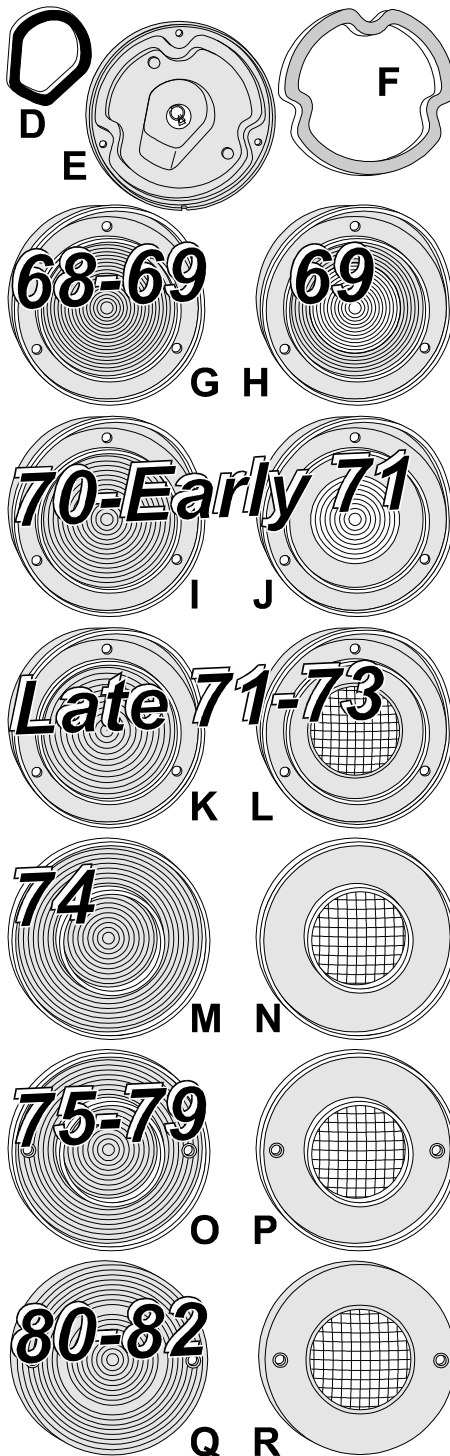

69 Tail & Back-Up Lamp & Lens USA

- G** 69 Outer Tail Lamp Lens *Select from...*
 NOS Lens in the GM box **2 reqd** 2660301 75.00
 Repto Lens **2 reqd** 2660215 55.00
- H** 69 Inner Back-Up Lens Only *Select from...*
 NOS Lens in the GM box **2 reqd** 2660208 75.00
 Repto Lens **2 reqd** 2660232 60.00
- DEFG Repto** 69 Complete Tail Lamp Assembly **2 reqd**
 complete with wicks & screws 2660304 119.00
- DEFH Repto** 69 Back-Up Lamp Assembly **2 reqd**
 complete with wicks & screws 2660207 119.00

70-Early 71 Tail & Back-Up Lamp USA

- I** Tail Lamp Lens Only **Repto** 2660244 55.00
- J** Back-Up Lens Only NOS in GM box 2660223 62.00
- J** Back-Up Lens Only **Repto** 2660245 62.00
- DEFI** 70-Early 71 Tail Lamp Assembly
 NOS in the GM box 2660307 90.00
 Repto complete with wicks & screws 2660418 119.95
- DEFJ** 70-Early 71 Back-Up Lamp Assembly
 Repto complete with wicks & screws 2660221 118.95

How to Tell Early 71 from Late 71 Lamps

NOTE The center of Early 71 lenses is conical *i.e.* domed with a peak in the center. The Late 71 lens has spherical center *i.e.* gently rounded with a smooth dome in the center. According to Assembly Manuals Early 71 is prior to August 20, 1970; Late is after. Early 71 has a Fiberoptic port in the rear housing. Late 71 does not.

- 58-79 Stop Lamp Switch**
 excellent plastic replacement 2447104 14.00
- 58-79 Switch Adjustment Nuts
 Pair. **Does 1 car.** 2447105 2.95

58-73 Felt Lens Wicks

Mounts in a notch at the lower edge of the lens so that moisture evaporates Prevents rust out from condensation build up.