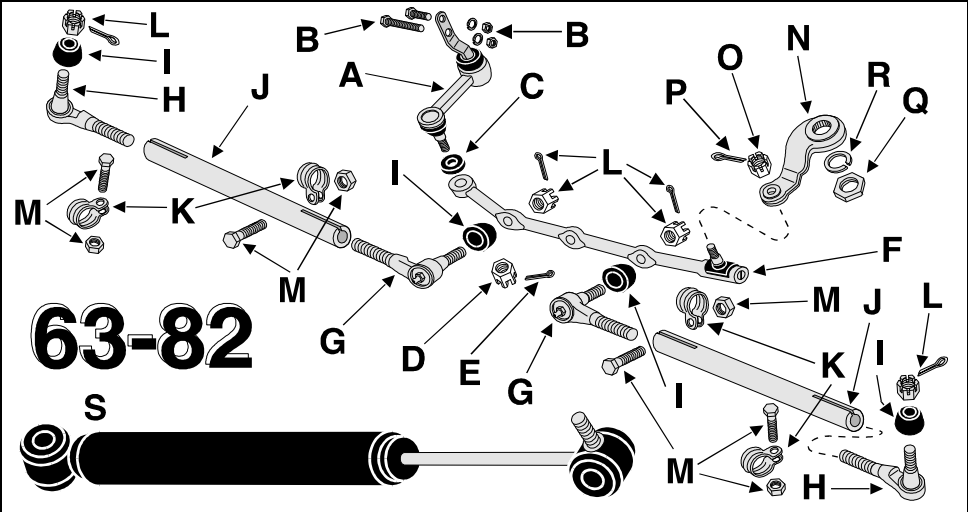

R Pitman Arm Lock Washer	6200272	5.25
S 63-68 Steering Shock Absorber 250, 300 HP except PS	6300205	115.00
Absorber Mounting Nut to Frame Bracket Special lock nut. Does 1 car.	6300207	2.00

Absorber to Relay Rod Mounting 6 Piece Kit With 3 bolts & 3 nuts. Does 1 car	6300206	4.75