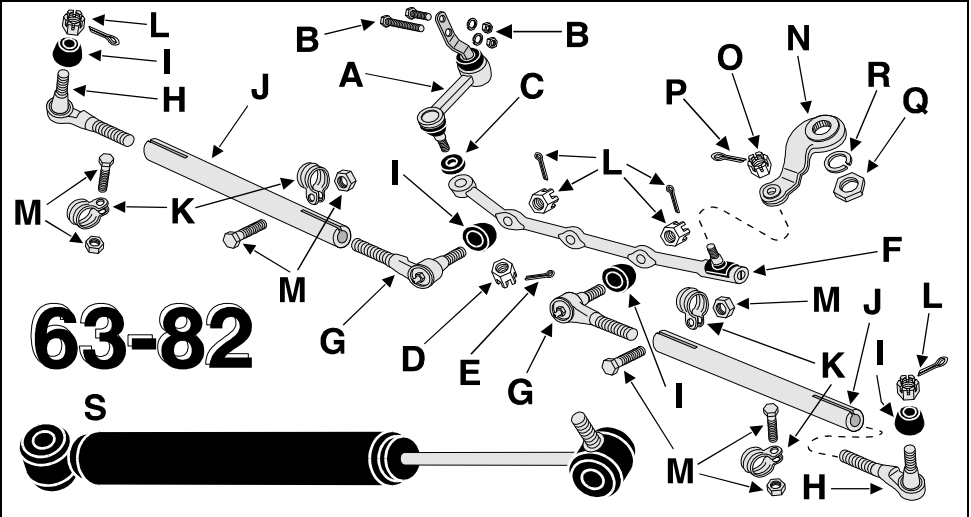

R Pitman Arm Lock Washer	6200272	5.25
S 63-68 Steering Shock Absorber 250, 300 HP except PS	6300205	115.00
Absorber Mounting Nut to Frame Bracket Special lock nut. Does 1 car.	6300207	2.00

Absorber to Relay Rod Mounting 6 Piece Kit With 3 bolts & 3 nuts. Does 1 car	6300206	4.75