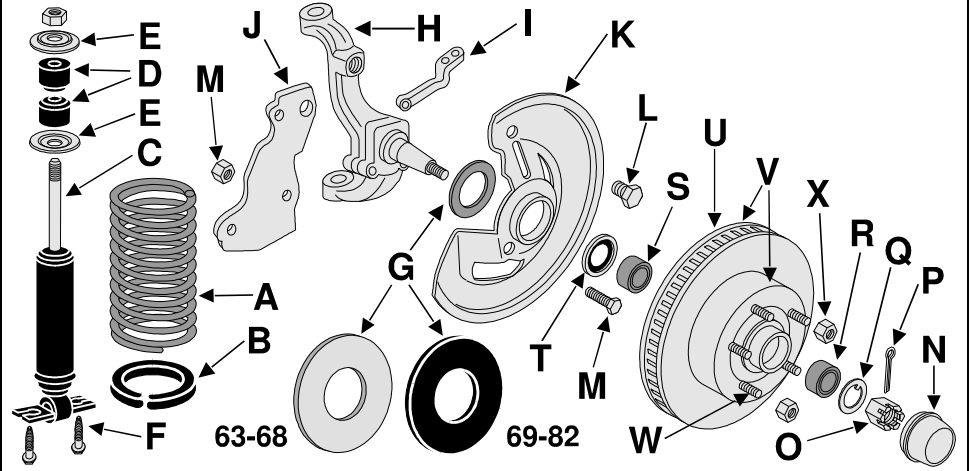

Steering Knuckle

Steering Knuckle **Gaskets** Pair Does 1 car.

G 63-68 Cork Gaskets brand Z is bogus	6000378	5.00
G 69-82 Fiber Gasket	6000379	4.00
H 69-82 Knuckle NOS 2 reqd	6000380	0.00
I 68-82 Steering Knuckle Arm = "Dog Bone" Disc		