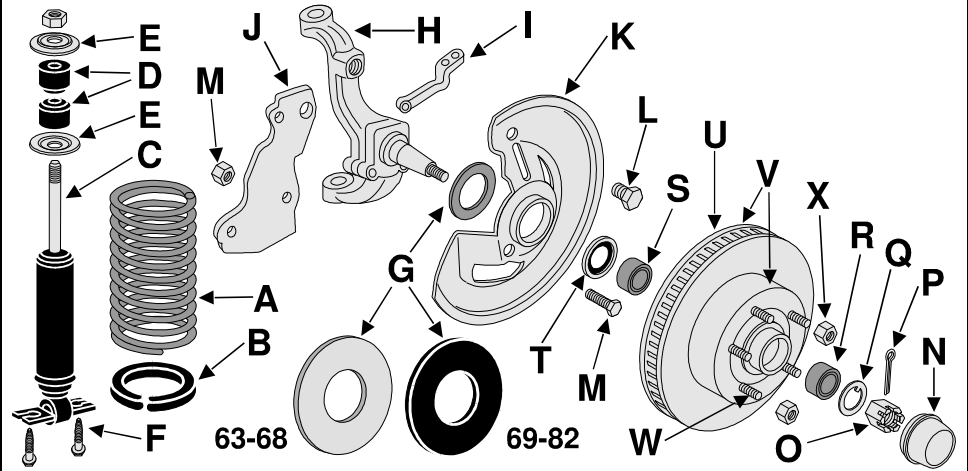

Steering Knuckle

Steering Knuckle **Gaskets** Pair Does 1 car.

G 63-68 Cork Gaskets brand Z is bogus	6000378	5.00
G 69-82 Fiber Gasket	6000379	4.00
H 69-82 Knuckle NOS 2 reqd	6000380	0.00
I 68-82 Steering Knuckle Arm = "Dog Bone" Disc		