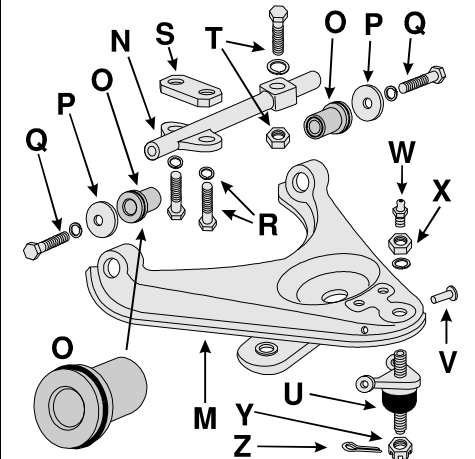

63-67 Rebro Fine Thread Set	6000448	21.75
68-82 Coarse Thread Set OEM	6000310	16.50
68-82 Rebro Coarse Thread Set	6000447	12.75

G Caster & Camber Adjusting **30 Piece Shim Kit**  
 Includes 10 pieces each of 1/32", 1/16" & 1/8" shims. Zinc plated. **Does 1 car.** 6000312 **14.75**

**63-82 Upper Ball Joint**

H 63-82 Upper Ball Joint **Assembly** with castle nut, cotter pin, grease fitting & boot. **2 reqd** 6000315 **31.25**

H 63-82 Authentic Rebro Ball Joint **2 reqd** 6000456 **79.00**

Ball Joint Rubber **BOOT** only 6000449 **7.95**

I Ball Joint **Genuine Rivet 6 Piece Set** 6000316 **5.40**

Ball Joint **False Rivet 6 Piece Set** looks like rivets from top, but has nuts on the bottom 6000450 **15.00**

J Ball Joint Grease Fittings **Pair** 6000317 **2.00**

K Ball Joint Castle Nuts **Pair** 6000318 **1.95**  
 L Castle Nut Cotter Pins **Pair** 6000319 **0.95**

**63-82 Lower Control Arm**

M Lower C/Arm with Ball Joint installed  
 OEM Factory LH 6000325 RH 6000326 **279.00**