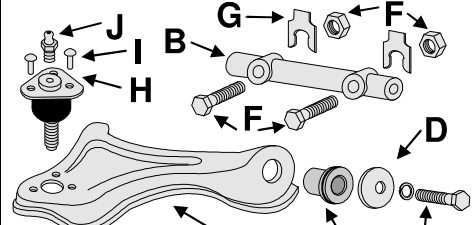

Suspension Rebuild Kit

63-82

1 Idler Arm; 2 Upper & 2 Lower Ball Joints; 4 Upper & 4 Lower Control Arm Bushings; 2 Outer & 2 Inner Tie Rod Ends & 2 Sway Bar Link Kits
6000218 **179.00**
Above with 2 Tie Rod Tubes 6000462 **198.00**

Wheel Bearing Kits

Front Inner & Outer Bearing & Oil Seal **Does 1 wheel 2 reqd**

63-68 Delco	6000210	39.95
69-82 Rebro	6000460	32.95
63-68 Delco	6000212	65.00
69-82 Rebro	6000461	28.95

Delco Rear Wheel Inner & Outer Bearings and Inner & Outer Oil Seals **Does 1 wheel 2 reqd.**

63-82 Kit	6000220	67.00

Rebro Rear Wheel Inner & Outer Bearings and Inner & Outer Oil Seals **Does 1 wheel 2 reqd**

	6000221	36.95

63-82 Rear C/Arm Repair Kit

63-82 Rear Control Arm **10 Piece Repair Kit** includes 4 Bushings, 2 Tubes and 4 Retainer Plates. **Does 1 car.**

C/Arm Repair 10 piece Kit	OEM	6000206	64.95
C/Arm Repair 10 piece Kit	Import	6000475	40.00

63-82 Leaf Spring Mount Kit

16 Piece Mounting Kit includes 4 Rubber Cushion, 2 Retainer Cups, 4 Flat Plates, 2 Bolts, 2 Castle Nuts & 2 Cotter Pins. **Does 1 car. USA**

Note: This kit contains the proper Grade 8 long bolts that are Cross Drilled for cotter pins - Not Plain Replacement Bolts!
7504212 **85.00**

Rebro Leaf Spring Mounting Kit similar to above, not GM but cross drilled as OEM
7504810 **44.00**

65-82 Sway Bar Bushing Kit

These Steel Bushings with Rubber Inserts mount the rear link upper & lower ends to the rear sway bar & frame. **Does 1 car.**

OEM	6000216	31.95
Rebro	6000215	26.95

63-82 Upper Control Arm