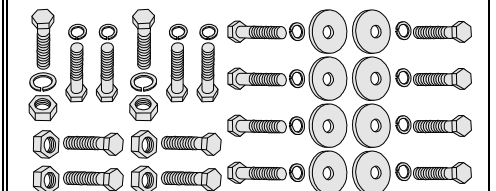

63-82 Control Arm Mounting Kit

Upper & Lower C/Arm **46 Piece Mounting Kit**
Includes **4 D + E + F + 4 P + Q + R + T**
All the hardware needed to mount both upper & lower control arms. **Does 1 car.** 6000214 **69.50**