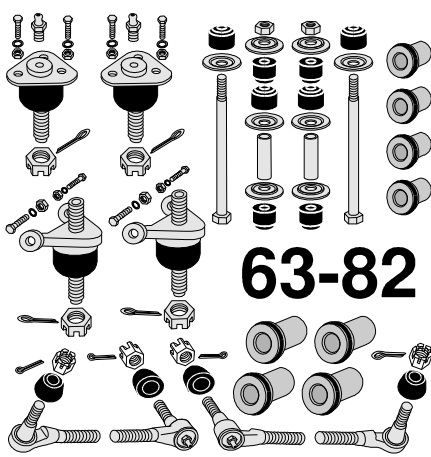

**Suspension Rebuild Kit**

**63-82**

1 Idler Arm; 2 Upper & 2 Lower Ball Joints; 4 Upper & 4 Lower Control Arm Bushings; 2 Outer & 2 Inner Tie Rod Ends & 2 Sway Bar Link Kits  
 6000218 **179.00**  
 Above with 2 Tie Rod Tubes 6000462 **198.00**

**Wheel Bearing Kits**

Front Inner & Outer Bearing & Oil Seal **Does 1 wheel 2 reqd**

63-68 Delco	6000210	39.95
69-82 Rebro	6000460	32.95
63-68 Delco	6000212	65.00
69-82 Rebro	6000461	28.95

Delco Rear Wheel Inner & Outer Bearings and Inner & Outer Oil Seals **Does 1 wheel 2 reqd.**

63-82 Rear Control Arm **10 Piece Repair Kit** includes 4 Bushings, 2 Tubes and 4 Retainer Plates. **Does 1 car.**

C/Arm Repair 10 piece Kit	OEM	6000206	64.95
C/Arm Repair 10 piece Kit	Import	6000475	40.00

**63-82 Leaf Spring Mount Kit**

**16 Piece Mounting Kit** includes 4 Rubber Cushion, 2 Retainer Cups, 4 Flat Plates, 2 Bolts, 2 Castle Nuts & 2 Cotter Pins. **Does 1 car. USA**

Note: This kit contains the proper Grade 8 long bolts that are Cross Drilled for cotter pins - Not Plain Replacement Bolts!  
 7504212 **85.00**