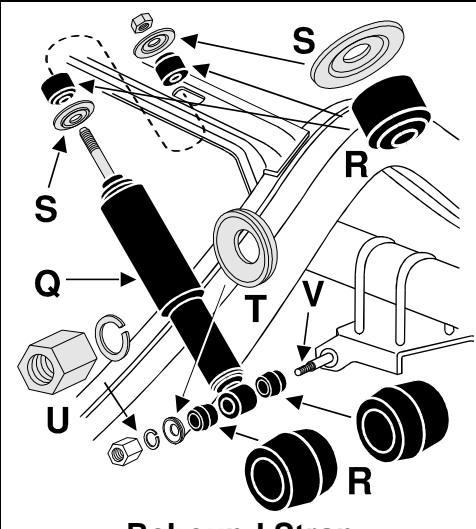

Rebound Strap

W 53-62 Rear Axle Rebound Straps **Specify Year Heavy Woven Fabric Pair Does 1 car.** 7503120 **89.50**

X Strap Mounting **Rivet 8 Piece Set** 7503122 **3.95**

Y 53-62 Strap Retainer Plate **8 Piece Set** Includes 8 Steel Plates with Zinc plating finish. **Does 1 car.** 7503125 **12.00**

Mount on one of the differential housing studs

A 3:08 Ratio I.D. Tag	7502308	6.25
B 3:55 Ratio I.D. Tag	7502355	6.25
C 3:70 Ratio I.D. Tag	7502370	6.25
D 3:90 Ratio I.D. Tag	7502390	6.25
E 4:11 Ratio I.D. Tag	7502411	6.25
F 4:56 Ratio I.D. Tag	7502456	6.25

Differential Bearings

56-62 Rear Pinion **Bearing Delco** **1 reqd List $67.40** 7503155 **60.00**
53-62 Pinion Oil Seal **NOS** 5545310 **30.00**
57-62 Differential Side **Bearing Delco** **2 reqd NOS** 7503156 **75.00**

Drive Shaft

53-62 Drive Shaft **U-Joint 2 reqd** 5400272 **16.00**
53-62 U-Joint **U-Bolt** with Hardware Includes U-bolt with 2 nuts & 2 lock washers. **4 reqd NOS** 7503138 **29.50**

Rear Wheel Bearing

53-62 Wheel Bearing Retainer **Gasket** Pair die cut from Tan fiber material. Not Blue paper 7503102 **5.00**

Rear Axle **Bearing Oil Seals Pair** 57-59 All; 60-62 Positraction; or 61-62 with Metallic Linings 7503161 **4.75**

Oil Seal 60-62 except Positraction **Pair** 7503162 **4.75**
58-62 Rear **Wheel Bearing Delco** Genuine GM list is $ 164 7503163 **125.00**
Replacement Bearing 7503220 **121.50**