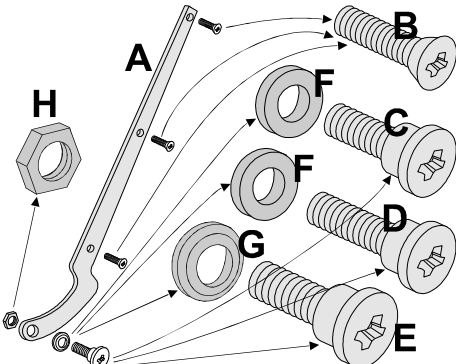

68-78 Seat Knob & Hinge

- 68-77 Chrome Seat Adjust Knob 2 reqd 1137525 8.00
- 78-82 Black Seat Adjust Knob 2 reqd 1137493 19.95
- A Chrome Seat Hinges: 2 pair reqd/car Select**
- 68-73 LH & RH Hinges Repró Pair 1137600 114.00
- 74-78 LH & RH Hinges Repró Pair 1137674 122.50
- 74-78 LH Hinge only NOS 1137554 65.00
- 74-78 LH & RH Hinges only NOS 1137555 150.00
- B 68-78 Hinge Mounting Screw 12 Piece Set** mounts 4 hinges to seat backs. Does 1 car. 1137556 11.75
- Chrome Seat Hinge Pivot Screws use 2 per seat; 4/car
- C 68-Early 70 Screws 7/8" OL** 1137505 3.50
- D Late 70-73 Screw 1 1/8" OL** 1137514 4.00
- E 74-78 Pivot Screws Repró** 1137521 3.50
- E 74-78 Pivot Screws NOS** 1137550 4.50
- Hinge Pivot Screw Bushing 4 Piece Sets *Select from*
- F 68-73 Steel Bushing Set** 1137504 5.95
- G 74-78 Nylon Bushing Set Repró** 1137515 6.95
- G 74-78 Nylon Bushing Set NOS** 1137552 9.75
- H 68-78 Pivot Screw Mounting Nut 4 Piece Set** Does 1 car. 1137553 3.00

66-67 Seat Head Rests

66-67 Seat Head Rests consist of a vinyl or leather covered cushion with an internal flat steel support welded to a vertical flat bar like support. The seat back includes an internal horizontal support bracket welded to the seat back frame vertical sides. An upper support bracket is welded to the seat back frame top. Welded to these upper and lower brackets is a vertical guide tube. The head rest flat bar like vertical support slides into the guide. A chrome trim bezel covers the upper seat back opening above the guide tube.