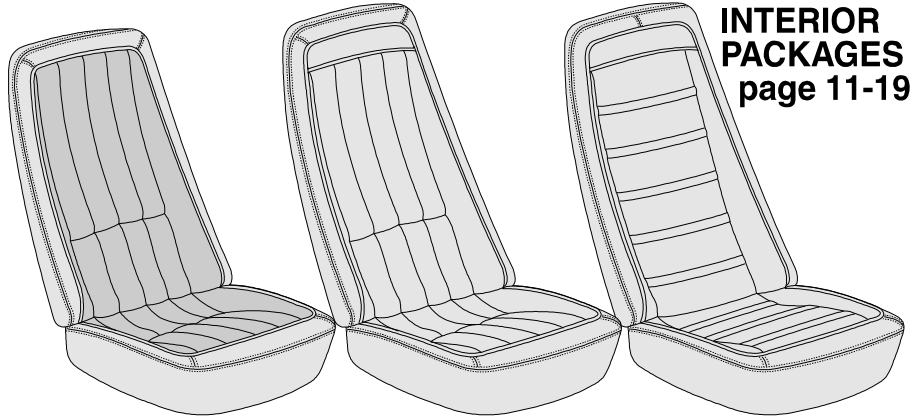

72 Black	code 402	9877401	489.00
72 Dark Saddle	code 421	9877402	489.00

The following colors were not available from GM.

72 Red (Special Order)	9877404	489.00	
72 Dark Blue (Special Order)		9877405	489.00

73-74 "Smooth Grain" Leather Seat Covers

73-74 Black	code 404	9877408	435.00
73-74 Med. Saddle	code 416	9877410	435.00
73 Dark Saddle	code 422	9877411	435.00
74 Silver	code 407	9877412	435.00

The following colors were not available from GM.

73-74 Oxblood (Spec Order)	9877415	435.00	
73-74 Dark Blue (Spec Order)		9877416	435.00
74 Neutral (Special Order)	9877417	435.00	

75 "Smooth Grain" Leather Seat Covers

75 Black	code 192	9877420	437.00
75 Oxblood	code 732	9877421	437.00
75 Medium Saddle	code 652	9877422	437.00
75 Silver	code 142	9877423	437.00
75 Dark Blue	code 262	9877424	437.00

The following colors were not available from GM.

75 Neutral (Special Order)	9877427	437.00	

76-78 "Smooth Grain" Leather Seat Covers

76 Firethorn	code 712	9877430	437.00
76 Blue Green	code 322	9877431	437.00
76-78 Black	code 192	9877432	437.00
76-77 White	code 152	9877433	437.00
76-78 Dark Brown	code 692	9877434	437.00
76-77 Buckskin	code 642	9877435	435.00
76-77 Smoke Gray	code 152	9877436	435.00
77-78 Red	code 722	9877437	435.00
77 Dark Blue	code 272	9877438	435.00
78 Saffron	code 762	9877439	435.00
78 Dark Blue	code 292	9877440	435.00
78 Oyster	code 122	9877441	435.00
78 Doeskin	code 592	9877442	435.00
78 Pace Silver	code 152	9877443	435.00

**INTERIOR
PACKAGES**
page 11-19