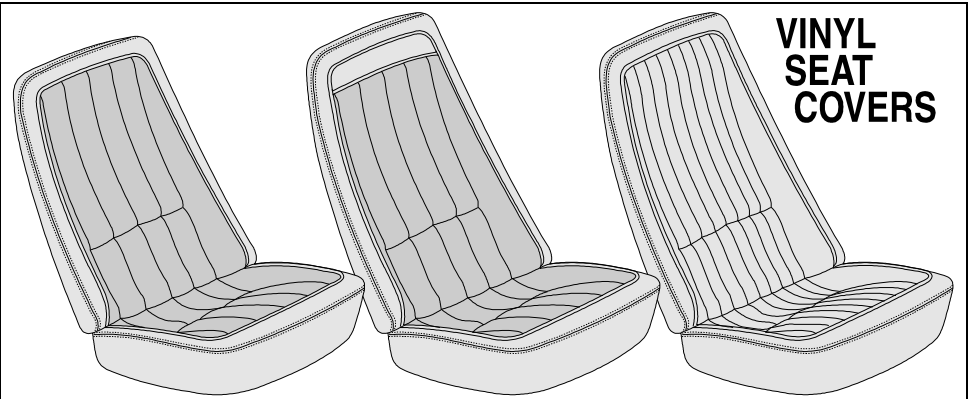

69 "Madrid Grain" Vinyl with "Comfortweave" Inserts

69 Black	code STD	9877274	325.00
69 Red	code 407	9877275	325.00
69 Brite Blue	code 411	9877276	325.00
69 Saddle	code 420	9877277	325.00
69 Green	code 427	9877278	325.00
69 Gunmetal	code 416	9877279	325.00

70-75 "Madrid Grain" Vinyl with "Comfortweave" Inserts

70-74 Black	code 400	9877282	295.00
70-72 Red	code 407	9877283	295.00
70 Brite Blue	code 411	9877284	295.00
70 Dark Green	code 422	9877288	325.00
70 Light Saddle	code 418	9877285	295.00
70 Dark Saddle	code 414	9877292	295.00
70-72 Dark Saddle	code 417	9877292	295.00
71 Dark Green	code 423	9877290	295.00
71-72 Dark Blue	code 412	9877291	295.00
73-74 Oxblood	code 425	9877303	295.00
73-74 Medium Saddle	code 415	9877304	295.00
73-74 Dark Blue	code 413	9877306	295.00
73 Dark Saddle	code 418	9877305	295.00
74 Silver	code 406	9877311	295.00
74 Neutral	code 408	9877313	295.00
75 Black	code 19V	9877316	325.00
75 Oxblood	code 73V	9877317	325.00
75 Medium Saddle	code 65V	9877318	325.00
75 Silver	code 14V	9877319	325.00
75 Dark Blue	code 26V	9877320	325.00
75 Neutral	code 601	9877321	295.00

76 "Wallaby Grain" Vinyl Covers

76 Black	code 19V	9877322	325.00
76 Firethorn	code 71V	9877323	325.00
76 White	code 15V	9877324	325.00
76 Dark Brown	code 69V	9877325	325.00
76 Blue Green	code 32V	9877326	325.00
76 Buckskin	code 64V	9877327	325.00
76 Smoke Gray	code 15V	9877328	325.00

68 with Basketweave   **70-75** with Comfortweave   **76**
69 with Comfortweave

VINYL SEAT COVERS