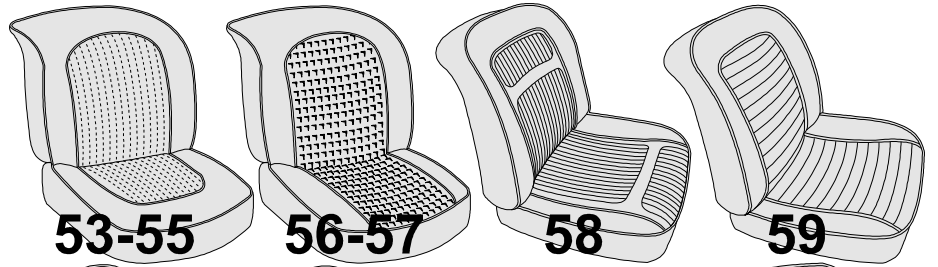

60 "Seville Grain" Seat Covers

60 Black Vinyl	9877218	285.00
60 Red Vinyl	9877219	285.00
60 Frost Blue Vinyl	9877220	285.00
60 Turquoise Vinyl	9877221	285.00
60 Smooth Leather (Special Order)	9877644	665.00

61 "Seville Grain" Seat Covers

61 Black Vinyl	9877222	285.00
61 Red Vinyl	9877223	285.00
61 Jewel Blue Vinyl	9877224	285.00
61 Fawn Beige Vinyl	9877225	285.00
61 Smooth Leather (Special Order)	9877654	665.00

62 "Seville Grain" Seat Covers

62 Black Vinyl	9877226	285.00
62 Red Vinyl	9877227	285.00
62 Fawn Beige Vinyl	9877228	285.00
62 Smooth Leather (Special Order)	9877664	665.00

63 "Seville Grain" Seat Covers

63 Black	code STD or BLK	9877230	285.00
63 Red	C D L M Q R X A X B X C X D	9877231	285.00
63 Navy	A B J K S T X E X F X G X H	9877232	285.00
63 Saddle	E F N P U V X J X K X L	9877233	285.00

64 "Seville Grain" Seat Covers

64 Black	code STD	9877234	285.00
64 Red	code 490AA, AB, G, H	9877235	285.00
64 Navy	code 490BA, BB, J, K	9877236	285.00
64 Saddle	code 490CA, CB, L, M	9877237	285.00
64 Silver	code 491AA, AE, BA, BE, M, N	9877238	285.00
64 White	code 491CA, CB, CE, DA, DE, GA, GE, HA, HE, P, Q, R, S, T, U	9877239	285.00

65 "Madrid Grain" Seat Covers

65 Black	code STD	9877240	305.00
65 Red	code 407	9877241	305.00
65 Britte Blue	code 414	9877242	305.00
65 Saddle	code 420	9877243	305.00
65 Silver	code 426	9877244	305.00
65 Green	code 430	9877245	305.00
65 White	code 437, 443 or 450	9877246	305.00
65 Maroon	code 435	9877247	305.00

Interior Packages see Page 17-18-19

66 "Madrid Grain" Seat Covers

66 Black	code STD	9877248	305.00
66 Red	code 407	9877249	305.00
66 Britte Blue	code 414	9877250	305.00
66 White	code 450	9877250	305.00
66 Saddle	code 420	9877251	305.00
66 Silver	code 426	9877252	305.00
66 Green	code 430	9877253	305.00
66 White	code 450	9877254	305.00
66 Navy	code 418	9877255	305.00

67 "Madrid Grain" Seat Covers with "Pigskin" Vinyl Inserts

67 Black	code Std	9877256	315.00
67 Red	code 407	9877257	315.00
67 Britte Blue	code 414	9877258	315.00
67 Dark Saddle	code 420	9877259	315.00
67 Green	code 430	9877260	315.00
67 White	code 450 or 455	9877261	315.00
67 Teal Blue	code 418	9877262	315.00

63-67 Seat Frame & Track

These Seat Frame Backs, Bottom Cushions and Track Assemblies are interchangeable with your factory parts. Select individual parts or complete Seat Frames ready to cover with your Foam and Seat Covers. All are UPS O/S.

Seat Backs Assembly includes tubular steel Frame with mounted zig zag springs and cushion retainers. Painted Black ready to mount. **2 reqd.**

63-64 Seat Back Assembly	9877680	499.00
65-66 Seat Back Assembly	9877681	499.00
67 Seat Back Assembly	9877682	679.00

Seat Bottom Assembly includes authentic steel bottom zig zag cushion assembly with peripheral frame and all weld nuts as required. Painted Black. Does not include Tracks. **2 reqd/car**

63 Seat Bottom Assembly	9877683	589.00
64-66 Seat Bottom Assembly	9877684	589.00
67 Seat Bottom Assembly	9877685	679.00

Seat Track Assembly these LH and RH side adjusters mount to your seat bottom frame. **2 sets reqd/car.**

63 Seat Track Assembly	9877686	519.00
64-66 Seat Track Assembly	9877687	514.00
67 Seat Track Assembly	9877688	514.00

Seat Frame Back & Bottom with L & R Tracks These complete drivers of passengers side assemblies are painted Black and ready to mount with your foam cushions, seat covers and hardware. **Does 1 car.** All are UPS O/S.

	1 Seat	2 Seats
63 Seat Assembly	9877674	868.00
64 Seat Assembly	9877675	868.00
65-66 Seat Assembly	9877676	868.00
67 Seat Assembly	9877677	868.00
	9877671	1729.00

Budget Leather Seat Covers

These quality leather covers are a thinner hide than the premium Leather Seat Covers we offer. All sets include 2 Seat Back & 2 Seat Bottoms of 100% leather, but at this price only Black is available.

63	9876120	368.00	70-71	9876134	389.00
64	9876121	368.00	72-74	9876135	389.00
65	9876122	368.00	75	9876136	389.00
66	9876123	368.00	76-78	9876137	389.00
67	9876124	368.00	78 Pace Car or 79-82 with		
68	9876125	389.00	2" Panel	9876138	389.00
69	9876126	389.00	4" Panel	9876139	389.00

Leather Like Vinyl Covers

These are quality Vinyl covers patterned after our Leather Seat Covers (without the woven inserts). All sets include 2 Seat Back & 2 Seat Bottoms. *Specify Color*

68	9876140	269.00	76-77 all;	78 except Pace	
69	9876141	269.00		9876145	269.00
70-71	9876142	269.00	78 Pace & 79-82 with		
72-74	9876143	269.00	2" Panel	9876146	249.00
75	9876144	269.00	4" Panel	9876147	249.00