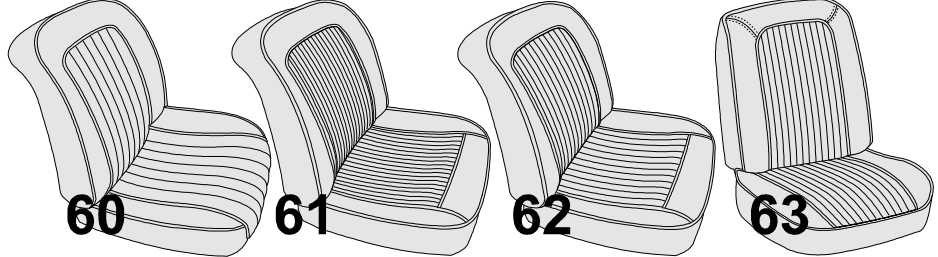

60 "Seville Grain" Seat Covers

60 Black Vinyl	9877218	285.00
60 Red Vinyl	9877219	285.00
60 Frost Blue Vinyl	9877220	285.00
60 Turquoise Vinyl	9877221	285.00
60 Smooth Leather (Special Order)	9877644	665.00

61 "Seville Grain" Seat Covers

61 Black Vinyl	9877222	285.00
61 Red Vinyl	9877223	285.00
61 Jewel Blue Vinyl	9877224	285.00
61 Fawn Beige Vinyl	9877225	285.00
61 Smooth Leather (Special Order)	9877654	665.00

62 "Seville Grain" Seat Covers

62 Black Vinyl	9877226	285.00
62 Red Vinyl	9877227	285.00
62 Fawn Beige Vinyl	9877228	285.00
62 Smooth Leather (Special Order)	9877664	665.00

63 "Seville Grain" Seat Covers

63 Black	code STD or BLK	9877230	285.00
63 Red	C D L M Q R X A X B X C X D	9877231	285.00
63 Navy	A B J K S T X E X F X G X H	9877232	285.00
63 Saddle	E F N P U V X J X K X L	9877233	285.00

64 "Seville Grain" Seat Covers

64 Black	code STD	9877234	285.00
64 Red	code 490AA, AB, G, H	9877235	285.00
64 Navy	code 490BA, BB, J, K	9877236	285.00
64 Saddle	code 490CA, CB, L, M	9877237	285.00
64 Silver	code 491AA, AE, BA, BE, M, N	9877238	285.00
64 White	code 491CA, CB, CE, DA, DE, GA, GE, HA, HE, P, Q, R, S, T, U	9877239	285.00

65 "Madrid Grain" Seat Covers

65 Black	code STD	9877240	305.00
65 Red	code 407	9877241	305.00
65 Britte Blue	code 414	9877242	305.00
65 Saddle	code 420	9877243	305.00
65 Silver	code 426	9877244	305.00
65 Green	code 430	9877245	305.00
65 White	code 437, 443 or 450	9877246	305.00
65 Maroon	code 435	9877247	305.00

Interior Packages see Page 17-18-19

66 "Madrid Grain" Seat Covers

66 Black	code STD	9877248	305.00
66 Red	code 407	9877249	305.00
66 Britte Blue	code 414	9877250	305.00
66 White	code 450	9877250	305.00
66 Saddle	code 420	9877251	305.00
66 Silver	code 426	9877252	305.00
66 Green	code 430	9877253	305.00
66 White	code 450	9877254	305.00
66 Navy	code 418	9877255	305.00

67 "Madrid Grain" Seat Covers with "Pigskin" Vinyl Inserts

67 Black	code Std	9877256	315.00
67 Red	code 407	9877257	315.00
67 Britte Blue	code 414	9877258	315.00
67 Dark Saddle	code 420	9877259	315.00
67 Green	code 430	9877260	315.00
67 White	code 450 or 455	9877261	315.00
67 Teal Blue	code 418	9877262	315.00

63-67 Seat Frame & Track

These Seat Frame Backs, Bottom Cushions and Track Assemblies are interchangeable with your factory parts. Select individual parts or complete Seat Frames ready to cover with your Foam and Seat Covers. All are UPS O/S.

Seat Backs Assembly includes tubular steel Frame with mounted zig zag springs and cushion retainers. Painted Black ready to mount. **2 reqd.**

63-64 Seat Back Assembly	9877680	499.00
65-66 Seat Back Assembly	9877681	499.00
67 Seat Back Assembly	9877682	679.00

Seat Bottom Assembly includes authentic steel bottom zig zag cushion assembly with peripheral frame and all weld nuts as required. Painted Black. Does not include Tracks. **2 reqd/car**

63 Seat Bottom Assembly	9877683	589.00
64-66 Seat Bottom Assembly	9877684	589.00
67 Seat Bottom Assembly	9877685	679.00

Seat Track Assembly these LH and RH side adjusters mount to your seat bottom frame. **2 sets reqd/car.**

63 Seat Track Assembly	9877686	519.00
64-66 Seat Track Assembly	9877687	514.00
67 Seat Track Assembly	9877688	514.00

Seat Frame Back & Bottom with L & R Tracks These complete drivers of passengers side assemblies are painted Black and ready to mount with your foam cushions, seat covers and hardware. **Does 1 car.** All are UPS O/S.

	1 Seat	2 Seats
63 Seat Assembly	9877674	868.00
64 Seat Assembly	9877675	868.00
65-66 Seat Assembly	9877676	868.00
67 Seat Assembly	9877677	868.00
	9877671	1729.00

Budget Leather Seat Covers

These quality leather covers are a thinner hide than the premium Leather Seat Covers we offer. All sets include 2 Seat Back & 2 Seat Bottoms of 100% leather, but at this price only Black is available.

63	9876120	368.00	70-71	9876134	389.00
64	9876121	368.00	72-74	9876135	389.00
65	9876122	368.00	75	9876136	389.00
66	9876123	368.00	76-78	9876137	389.00
67	9876124	368.00	78 Pace Car or 79-82 with		
68	9876125	389.00	2" Panel	9876138	389.00
69	9876126	389.00	4" Panel	9876139	389.00

Leather Like Vinyl Covers

These are quality Vinyl covers patterned after our Leather Seat Covers (without the woven inserts). All sets include 2 Seat Back & 2 Seat Bottoms. *Specify Color*

68	9876140	269.00	76-77 all;	78 except Pace	
69	9876141	269.00		9876145	269.00
70-71	9876142	269.00	78 Pace & 79-82 with		
72-74	9876143	269.00	2" Panel	9876146	249.00
75	9876144	269.00	4" Panel	9876147	249.00