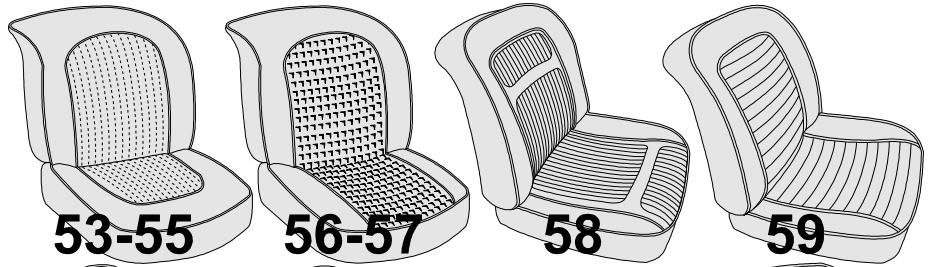

60 "Seville Grain" Seat Covers

60 Black Vinyl	9877218	285.00
60 Red Vinyl	9877219	285.00
60 Frost Blue Vinyl	9877220	285.00
60 Turquoise Vinyl	9877221	285.00
60 Smooth Leather (Special Order)	9877644	665.00

61 "Seville Grain" Seat Covers

61 Black Vinyl	9877222	285.00
61 Red Vinyl	9877223	285.00
61 Jewel Blue Vinyl	9877224	285.00
61 Fawn Beige Vinyl	9877225	285.00
61 Smooth Leather (Special Order)	9877654	665.00

62 "Seville Grain" Seat Covers

62 Black Vinyl	9877226	285.00
62 Red Vinyl	9877227	285.00
62 Fawn Beige Vinyl	9877228	285.00
62 Smooth Leather (Special Order)	9877664	665.00

63 "Seville Grain" Seat Covers

63 Black	code STD or BLK	9877230	285.00
63 Red	C D L M Q R X A X B X C X D	9877231	285.00
63 Navy	A B J K S T X E X F X G X H	9877232	285.00
63 Saddle	E F N P U V X J X K X L	9877233	285.00

64 "Seville Grain" Seat Covers

64 Black	code STD	9877234	285.00
64 Red	code 490AA, AB, G, H	9877235	285.00
64 Navy	code 490BA, BB, J, K	9877236	285.00
64 Saddle	code 490CA, CB, L, M	9877237	285.00
64 Silver	code 491AA, AE, BA, BE, M, N	9877238	285.00
64 White	code 491CA, CB, CE, DA, DE, GA, GE, HA, HE, P, Q, R, S, T, U	9877239	285.00

65 "Madrid Grain" Seat Covers

65 Black	code STD	9877240	305.00
65 Red	code 407	9877241	305.00
65 Britte Blue	code 414	9877242	305.00
65 Saddle	code 420	9877243	305.00
65 Silver	code 426	9877244	305.00
65 Green	code 430	9877245	305.00
65 White	code 437, 443 or 450	9877246	305.00
65 Maroon	code 435	9877247	305.00

Interior Packages see Page 17-18-19

66 "Madrid Grain" Seat Covers

66 Black	code STD	9877248	305.00
66 Red	code 407	9877249	305.00
66 Britte Blue	code 414	9877250	305.00
66 White	code 450	9877250	305.00
66 Saddle	code 420	9877251	305.00
66 Silver	code 426	9877252	305.00
66 Green	code 430	9877253	305.00
66 White	code 450	9877254	305.00
66 Navy	code 418	9877255	305.00

67 "Madrid Grain" Seat Covers with "Pigskin" Vinyl Inserts

67 Black	code Std	9877256	315.00
67 Red	code 407	9877257	315.00
67 Britte Blue	code 414	9877258	315.00
67 Dark Saddle	code 420	9877259	315.00
67 Green	code 430	9877260	315.00
67 White	code 450 or 455	9877261	315.00
67 Teal Blue	code 418	9877262	315.00

63-67 Seat Frame & Track

These Seat Frame Backs, Bottom Cushions and Track Assemblies are interchangeable with your factory parts. Select individual parts or complete Seat Frames ready to cover with your Foam and Seat Covers. All are UPS O/S.

Seat Backs Assembly includes tubular steel Frame with mounted zig zag springs and cushion retainers. Painted Black ready to mount. **2 reqd.**

63-64 Seat Back Assembly	9877680	499.00
65-66 Seat Back Assembly	9877681	499.00
67 Seat Back Assembly	9877682	679.00

Seat Bottom Assembly includes authentic steel bottom zig zag cushion assembly with peripheral frame and all weld nuts as required. Painted Black. Does not include Tracks. **2 reqd/car**

63 Seat Bottom Assembly	9877683	589.00
64-66 Seat Bottom Assembly	9877684	589.00
67 Seat Bottom Assembly	9877685	679.00

Seat Track Assembly these LH and RH side adjusters mount to your seat bottom frame. **2 sets reqd/car.**

63 Seat Track Assembly	9877686	519.00
64-66 Seat Track Assembly	9877687	514.00
67 Seat Track Assembly	9877688	514.00

Seat Frame Back & Bottom with L & R Tracks These complete drivers of passengers side assemblies are painted Black and ready to mount with your foam cushions, seat covers and hardware. **Does 1 car.** All are UPS O/S.

	1 Seat	2 Seats
63 Seat Assembly	9877674	868.00
64 Seat Assembly	9877675	868.00
65-66 Seat Assembly	9877676	868.00
67 Seat Assembly	9877677	868.00
	9877671	1729.00

Budget Leather Seat Covers

These quality leather covers are a thinner hide than the premium Leather Seat Covers we offer. All sets include 2 Seat Back & 2 Seat Bottoms of 100% leather, but at this price only Black is available.

63	9876120	368.00	70-71	9876134	389.00
64	9876121	368.00	72-74	9876135	389.00
65	9876122	368.00	75	9876136	389.00
66	9876123	368.00	76-78	9876137	389.00
67	9876124	368.00	78 Pace Car or 79-82 with		
68	9876125	389.00	2" Panel	9876138	389.00
69	9876126	389.00	4" Panel	9876139	389.00

Leather Like Vinyl Covers

These are quality Vinyl covers patterned after our Leather Seat Covers (without the woven inserts). All sets include 2 Seat Back & 2 Seat Bottoms. *Specify Color*

68	9876140	269.00	76-77 all;	78 except Pace	
69	9876141	269.00		9876145	269.00
70-71	9876142	269.00	78 Pace & 79-82 with		
72-74	9876143	269.00	2" Panel	9876146	249.00
75	9876144	269.00	4" Panel	9876147	249.00