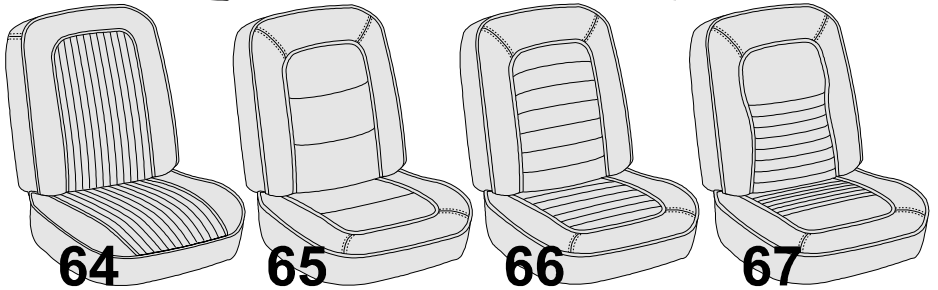

60 "Seville Grain" Seat Covers

60 Black Vinyl	9877218	285.00
60 Red Vinyl	9877219	285.00
60 Frost Blue Vinyl	9877220	285.00
60 Turquoise Vinyl	9877221	285.00
60 Smooth Leather (Special Order)	9877644	665.00

61 "Seville Grain" Seat Covers

61 Black Vinyl	9877222	285.00
61 Red Vinyl	9877223	285.00
61 Jewel Blue Vinyl	9877224	285.00
61 Fawn Beige Vinyl	9877225	285.00
61 Smooth Leather (Special Order)	9877654	665.00

62 "Seville Grain" Seat Covers

62 Black Vinyl	9877226	285.00
62 Red Vinyl	9877227	285.00
62 Fawn Beige Vinyl	9877228	285.00
62 Smooth Leather (Special Order)	9877664	665.00

63 "Seville Grain" Seat Covers

63 Black	code STD or BLK	9877230	285.00
63 Red	C D L M Q R X A X B X C X D	9877231	285.00
63 Navy	A B J K S T X E X F X G X H	9877232	285.00
63 Saddle	E F N P U V X J X K X L	9877233	285.00

64 "Seville Grain" Seat Covers

64 Black	code STD	9877234	285.00
64 Red	code 490AA, AB, G, H	9877235	285.00
64 Navy	code 490BA, BB, J, K	9877236	285.00
64 Saddle	code 490CA, CB, L, M	9877237	285.00
64 Silver	code 491AA, AE, BA, BE, M, N	9877238	285.00
64 White	code 491CA, CB, CE, DA, DE, GA, GE, HA, HE, P, Q, R, S, T, U	9877239	285.00

65 "Madrid Grain" Seat Covers

65 Black	code STD	9877240	305.00
65 Red	code 407	9877241	305.00
65 Britte Blue	code 414	9877242	305.00
65 Saddle	code 420	9877243	305.00
65 Silver	code 426	9877244	305.00
65 Green	code 430	9877245	305.00
65 White	code 437, 443 or 450	9877246	305.00
65 Maroon	code 435	9877247	305.00

Interior Packages see Page 17-18-19

66 "Madrid Grain" Seat Covers

66 Black	code STD	9877248	305.00
66 Red	code 407	9877249	305.00
66 Britte Blue	code 414	9877250	305.00
66 White	code 450	9877250	305.00
66 Saddle	code 420	9877251	305.00
66 Silver	code 426	9877252	305.00
66 Green	code 430	9877253	305.00
66 White	code 450	9877254	305.00
66 Navy	code 418	9877255	305.00

67 "Madrid Grain" Seat Covers with "Pigskin" Vinyl Inserts

67 Black	code Std	9877256	315.00
67 Red	code 407	9877257	315.00
67 Britte Blue	code 414	9877258	315.00
67 Dark Saddle	code 420	9877259	315.00
67 Green	code 430	9877260	315.00
67 White	code 450 or 455	9877261	315.00
67 Teal Blue	code 418	9877262	315.00

63-67 Seat Frame & Track

These Seat Frame Backs, Bottom Cushions and Track Assemblies are interchangeable with your factory parts. Select individual parts or complete Seat Frames ready to cover with your Foam and Seat Covers. All are UPS O/S.

Seat Backs Assembly includes tubular steel Frame with mounted zig zag springs and cushion retainers. Painted Black ready to mount. **2 reqd.**

63-64 Seat Back Assembly	9877680	499.00
65-66 Seat Back Assembly	9877681	499.00
67 Seat Back Assembly	9877682	679.00

Seat Bottom Assembly includes authentic steel bottom zig zag cushion assembly with peripheral frame and all weld nuts as required. Painted Black. Does not include Tracks. **2 reqd/car**

63 Seat Bottom Assembly	9877683	589.00
64-66 Seat Bottom Assembly	9877684	589.00
67 Seat Bottom Assembly	9877685	679.00

Seat Track Assembly these LH and RH side adjusters mount to your seat bottom frame. **2 sets reqd/car.**

63 Seat Track Assembly	9877686	519.00
64-66 Seat Track Assembly	9877687	514.00
67 Seat Track Assembly	9877688	514.00

Seat Frame Back & Bottom with L & R Tracks These complete drivers of passengers side assemblies are painted Black and ready to mount with your foam cushions, seat covers and hardware. **Does 1 car.** All are UPS O/S.

	1 Seat	2 Seats
63 Seat Assembly	9877674	868.00
64 Seat Assembly	9877675	868.00
65-66 Seat Assembly	9877676	868.00
67 Seat Assembly	9877677	868.00
	9877671	1729.00

Budget Leather Seat Covers

These quality leather covers are a thinner hide than the premium Leather Seat Covers we offer. All sets include 2 Seat Back & 2 Seat Bottoms of 100% leather, but at this price only Black is available.

63	9876120	368.00	70-71	9876134	389.00
64	9876121	368.00	72-74	9876135	389.00
65	9876122	368.00	75	9876136	389.00
66	9876123	368.00	76-78	9876137	389.00
67	9876124	368.00	78 Pace Car or 79-82 with		
68	9876125	389.00	2" Panel	9876138	389.00
69	9876126	389.00	4" Panel	9876139	389.00

Leather Like Vinyl Covers

These are quality Vinyl covers patterned after our Leather Seat Covers (without the woven inserts). All sets include 2 Seat Back & 2 Seat Bottoms. *Specify Color*

68	9876140	269.00	76-77 all;	78 except Pace	
69	9876141	269.00		9876145	269.00
70-71	9876142	269.00	78 Pace & 79-82 with		
72-74	9876143	269.00	2" Panel	9876146	249.00
75	9876144	269.00	4" Panel	9876147	249.00