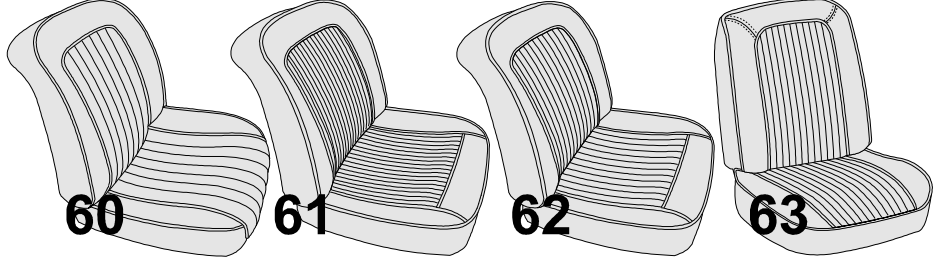

60 "Seville Grain" Seat Covers

60 Black Vinyl	9877218	285.00
60 Red Vinyl	9877219	285.00
60 Frost Blue Vinyl	9877220	285.00
60 Turquoise Vinyl	9877221	285.00
60 Smooth Leather (Special Order)	9877644	665.00

61 "Seville Grain" Seat Covers

61 Black Vinyl	9877222	285.00
61 Red Vinyl	9877223	285.00
61 Jewel Blue Vinyl	9877224	285.00
61 Fawn Beige Vinyl	9877225	285.00
61 Smooth Leather (Special Order)	9877654	665.00

62 "Seville Grain" Seat Covers

62 Black Vinyl	9877226	285.00
62 Red Vinyl	9877227	285.00
62 Fawn Beige Vinyl	9877228	285.00
62 Smooth Leather (Special Order)	9877664	665.00

63 "Seville Grain" Seat Covers

63 Black	code STD or BLK	9877230	285.00
63 Red	C D L M Q R X A X B X C X D	9877231	285.00
63 Navy	A B J K S T X E X F X G X H	9877232	285.00
63 Saddle	E F N P U V X J X K X L	9877233	285.00

64 "Seville Grain" Seat Covers

64 Black	code STD	9877234	285.00
64 Red	code 490AA, AB, G, H	9877235	285.00
64 Navy	code 490BA, BB, J, K	9877236	285.00
64 Saddle	code 490CA, CB, L, M	9877237	285.00
64 Silver	code 491AA, AE, BA, BE, M, N	9877238	285.00
64 White	code 491CA, CB, CE, DA, DE, GA, GE, HA, HE, P, Q, R, S, T, U	9877239	285.00

65 "Madrid Grain" Seat Covers

65 Black	code STD	9877240	305.00
65 Red	code 407	9877241	305.00
65 Britte Blue	code 414	9877242	305.00
65 Saddle	code 420	9877243	305.00
65 Silver	code 426	9877244	305.00
65 Green	code 430	9877245	305.00
65 White	code 437, 443 or 450	9877246	305.00
65 Maroon	code 435	9877247	305.00

Interior Packages see Page 17-18-19

66 "Madrid Grain" Seat Covers

66 Black	code STD	9877248	305.00
66 Red	code 407	9877249	305.00
66 Britte Blue	code 414	9877250	305.00
66 White	code 450	9877250	305.00
66 Saddle	code 420	9877251	305.00
66 Silver	code 426	9877252	305.00
66 Green	code 430	9877253	305.00
66 White	code 450	9877254	305.00
66 Navy	code 418	9877255	305.00

67 "Madrid Grain" Seat Covers with "Pigskin" Vinyl Inserts

67 Black	code Std	9877256	315.00
67 Red	code 407	9877257	315.00
67 Britte Blue	code 414	9877258	315.00
67 Dark Saddle	code 420	9877259	315.00
67 Green	code 430	9877260	315.00
67 White	code 450 or 455	9877261	315.00
67 Teal Blue	code 418	9877262	315.00

63-67 Seat Frame & Track

These Seat Frame Backs, Bottom Cushions and Track Assemblies are interchangeable with your factory parts. Select individual parts or complete Seat Frames ready to cover with your Foam and Seat Covers. All are UPS O/S.

Seat Backs Assembly includes tubular steel Frame with mounted zig zag springs and cushion retainers. Painted Black ready to mount. **2 reqd.**

63-64 Seat Back Assembly	9877680	499.00
65-66 Seat Back Assembly	9877681	499.00
67 Seat Back Assembly	9877682	679.00

Seat Bottom Assembly includes authentic steel bottom zig zag cushion assembly with peripheral frame and all weld nuts as required. Painted Black. Does not include Tracks. **2 reqd/car**

63 Seat Bottom Assembly	9877683	589.00
64-66 Seat Bottom Assembly	9877684	589.00
67 Seat Bottom Assembly	9877685	679.00

Seat Track Assembly these LH and RH side adjusters mount to your seat bottom frame. **2 sets reqd/car.**

63 Seat Track Assembly	9877686	519.00
64-66 Seat Track Assembly	9877687	514.00
67 Seat Track Assembly	9877688	514.00

Seat Frame Back & Bottom with L & R Tracks These complete drivers of passengers side assemblies are painted Black and ready to mount with your foam cushions, seat covers and hardware. **Does 1 car.** All are UPS O/S.

	1 Seat	2 Seats
63 Seat Assembly	9877674	868.00
64 Seat Assembly	9877675	868.00
65-66 Seat Assembly	9877676	868.00
67 Seat Assembly	9877677	868.00
	9877671	1729.00

Budget Leather Seat Covers

These quality leather covers are a thinner hide than the premium Leather Seat Covers we offer. All sets include 2 Seat Back & 2 Seat Bottoms of 100% leather, but at this price only Black is available.

63	9876120	368.00	70-71	9876134	389.00
64	9876121	368.00	72-74	9876135	389.00
65	9876122	368.00	75	9876136	389.00
66	9876123	368.00	76-78	9876137	389.00
67	9876124	368.00	78 Pace Car or 79-82 with		
68	9876125	389.00	2" Panel	9876138	389.00
69	9876126	389.00	4" Panel	9876139	389.00

Leather Like Vinyl Covers

These are quality Vinyl covers patterned after our Leather Seat Covers (without the woven inserts). All sets include 2 Seat Back & 2 Seat Bottoms. *Specify Color*

68	9876140	269.00	76-77 all;	78 except Pace	
69	9876141	269.00		9876145	269.00
70-71	9876142	269.00	78 Pace & 79-82 with		
72-74	9876143	269.00	2" Panel	9876146	249.00
75	9876144	269.00	4" Panel	9876147	249.00