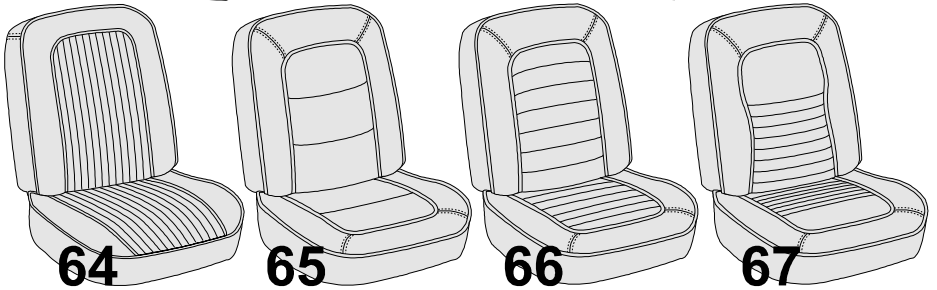

60 "Seville Grain" Seat Covers

60 Black Vinyl	9877218	285.00
60 Red Vinyl	9877219	285.00
60 Frost Blue Vinyl	9877220	285.00
60 Turquoise Vinyl	9877221	285.00
60 Smooth Leather (Special Order)	9877644	665.00

61 "Seville Grain" Seat Covers

61 Black Vinyl	9877222	285.00
61 Red Vinyl	9877223	285.00
61 Jewel Blue Vinyl	9877224	285.00
61 Fawn Beige Vinyl	9877225	285.00
61 Smooth Leather (Special Order)	9877654	665.00

62 "Seville Grain" Seat Covers

62 Black Vinyl	9877226	285.00
62 Red Vinyl	9877227	285.00
62 Fawn Beige Vinyl	9877228	285.00
62 Smooth Leather (Special Order)	9877664	665.00

63 "Seville Grain" Seat Covers

63 Black	code STD or BLK	9877230	285.00
63 Red	C D L M Q R X A X B X C X D	9877231	285.00
63 Navy	A B J K S T X E X F X G X H	9877232	285.00
63 Saddle	E F N P U V X J X K X L	9877233	285.00

64 "Seville Grain" Seat Covers

64 Black	code STD	9877234	285.00
64 Red	code 490AA, AB, G, H	9877235	285.00
64 Navy	code 490BA, BB, J, K	9877236	285.00
64 Saddle	code 490CA, CB, L, M	9877237	285.00
64 Silver	code 491AA, AE, BA, BE, M, N	9877238	285.00
64 White	code 491CA, CB, CE, DA, DE, GA, GE, HA, HE, P, Q, R, S, T, U	9877239	285.00

65 "Madrid Grain" Seat Covers

65 Black	code STD	9877240	305.00
65 Red	code 407	9877241	305.00
65 Britte Blue	code 414	9877242	305.00
65 Saddle	code 420	9877243	305.00
65 Silver	code 426	9877244	305.00
65 Green	code 430	9877245	305.00
65 White	code 437, 443 or 450	9877246	305.00
65 Maroon	code 435	9877247	305.00

Interior Packages see Page 17-18-19

66 "Madrid Grain" Seat Covers

66 Black	code STD	9877248	305.00
66 Red	code 407	9877249	305.00
66 Britte Blue	code 414	9877250	305.00
66 White	code 450	9877250	305.00
66 Saddle	code 420	9877251	305.00
66 Silver	code 426	9877252	305.00
66 Green	code 430	9877253	305.00
66 White	code 450	9877254	305.00
66 Navy	code 418	9877255	305.00

67 "Madrid Grain" Seat Covers with "Pigskin" Vinyl Inserts

67 Black	code Std	9877256	315.00
67 Red	code 407	9877257	315.00
67 Britte Blue	code 414	9877258	315.00
67 Dark Saddle	code 420	9877259	315.00
67 Green	code 430	9877260	315.00
67 White	code 450 or 455	9877261	315.00
67 Teal Blue	code 418	9877262	315.00

63-67 Seat Frame & Track

These Seat Frame Backs, Bottom Cushions and Track Assemblies are interchangeable with your factory parts. Select individual parts or complete Seat Frames ready to cover with your Foam and Seat Covers. All are UPS O/S.

Seat Backs Assembly includes tubular steel Frame with mounted zig zag springs and cushion retainers. Painted Black ready to mount. **2 reqd.**

63-64 Seat Back Assembly	9877680	499.00
65-66 Seat Back Assembly	9877681	499.00
67 Seat Back Assembly	9877682	679.00

Seat Bottom Assembly includes authentic steel bottom zig zag cushion assembly with peripheral frame and all weld nuts as required. Painted Black. Does not include Tracks. **2 reqd/car**

63 Seat Bottom Assembly	9877683	589.00
64-66 Seat Bottom Assembly	9877684	589.00
67 Seat Bottom Assembly	9877685	679.00

Seat Track Assembly these LH and RH side adjusters mount to your seat bottom frame. **2 sets reqd/car.**

63 Seat Track Assembly	9877686	519.00
64-66 Seat Track Assembly	9877687	514.00
67 Seat Track Assembly	9877688	514.00

Seat Frame Back & Bottom with L & R Tracks These complete drivers of passengers side assemblies are painted Black and ready to mount with your foam cushions, seat covers and hardware. **Does 1 car.** All are UPS O/S.

	1 Seat	2 Seats
63 Seat Assembly	9877674	868.00
64 Seat Assembly	9877675	868.00
65-66 Seat Assembly	9877676	868.00
67 Seat Assembly	9877677	868.00
	9877671	1729.00

Budget Leather Seat Covers

These quality leather covers are a thinner hide than the premium Leather Seat Covers we offer. All sets include 2 Seat Back & 2 Seat Bottoms of 100% leather, but at this price only Black is available.

63	9876120	368.00	70-71	9876134	389.00
64	9876121	368.00	72-74	9876135	389.00
65	9876122	368.00	75	9876136	389.00
66	9876123	368.00	76-78	9876137	389.00
67	9876124	368.00	78 Pace Car or 79-82 with		
68	9876125	389.00	2" Panel	9876138	389.00
69	9876126	389.00	4" Panel	9876139	389.00

Leather Like Vinyl Covers

These are quality Vinyl covers patterned after our Leather Seat Covers (without the woven inserts). All sets include 2 Seat Back & 2 Seat Bottoms. *Specify Color*

68	9876140	269.00	76-77 all;	78 except Pace	
69	9876141	269.00		9876145	269.00
70-71	9876142	269.00	78 Pace & 79-82 with		
72-74	9876143	269.00	2" Panel	9876146	249.00
75	9876144	269.00	4" Panel	9876147	249.00