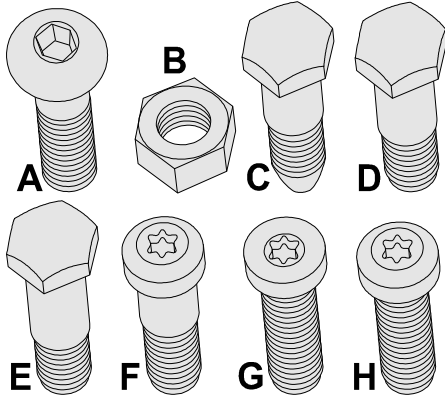

**Seat Belt Mounting Hardware**

**NOTE:** the following list of applications is believed accurate, however due to changes by owners & substitutions at the factory it is merely a basic guide. Compare the above drawings with those parts on your model.

- A 63-68 Seat Belt to Floor Mounting Bolt**  
These round Allen heads have a plastic material inserted into the threads to prevent them from rattling loose. 63-64 seat belts **4 reqd.** per car; 65-68 seat belts **2 reqd** per car; 65-68 shoulder harness **2 reqd** per car **Repro** 1487506 **5.00**  
NOS Mounting Bolt *not repro* 1487508 **0.00**
- B 65-69 Seat Belt Mounting Lock Nut**  
Special threads prevent accidental loosening, not merely a fine thread nut.  
65-59 seat belts inboard position **2 reqd.**  
NOS Lock Nut *not repro.* **Each** 1487509 **9.00**  
Plain fine thread jamb nuts. **Pair** 1487507 **4.00**
- C 69-73 Seat & Shoulder Belt Mounting Bolt**  
Domed hex head with shoulder, partial threads & tapered end. 69 seat belt outboard position **2 reqd.**  
69-73 shoulder belt **2 reqd.** NOS 1487510 **0.00**
- D 70-77 Seat & Shoulder Belt Mounting Bolt**  
Domed hex head with shoulder & partial threads.  
74-77 coupe shoulder belt upper mount **2 reqd.**  
74-75 conv. shoulder belt upper or lower mount **4 reqd.** 70-77 seat belt **4 reqd.** 1487511 **8.50**
- E 74-77 Shoulder Belt Mounting Bolt**  
Domed hex head with shoulder & partial threads.  
74-77 coupe shoulder belt upper mount **2 reqd.** 1487512 **12.50**
- F 78-82 Seat Belt Mounting Bolt**  
**4 reqd.** 1487513 **Disc**
- G 78-82 except 81 Shoulder Belt Mounting Bolt**  
Flat Torx head with full threads **2 reqd.** 1487514 **10.25**
- H 81 Shoulder Belt Mounting Bolt**  
Slightly domed Torx head with full threads **2 reqd.** 1487515 **5.50**