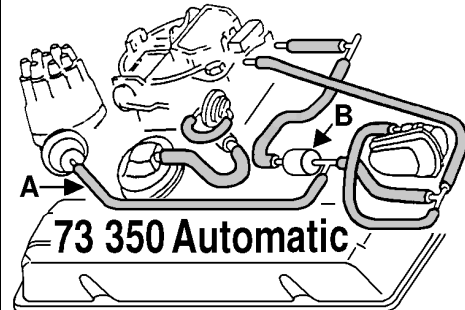

- A Spark Control Hose 10 Piece Kit 3750351 16.00
- B New Spark Control Solenoid 3275618 69.50