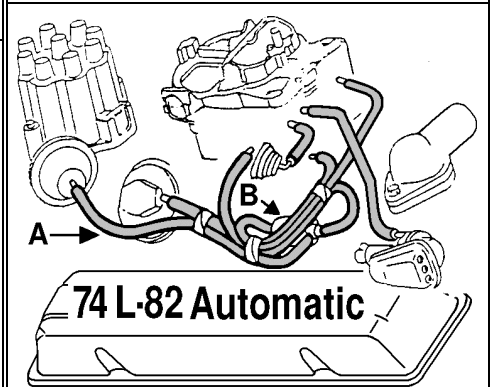

- A Spark Control Hose 6 Piece Kit 3750357 14.00
- B New Spark Control Solenoid 3275618 69.50