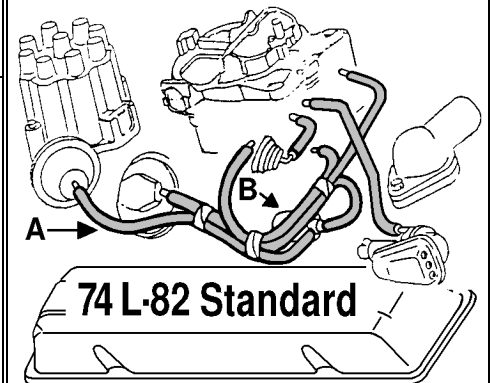

- A Spark Control Hose 5 Piece Kit 3750356 13.00
- B New Spark Control Solenoid 3275616 69.50