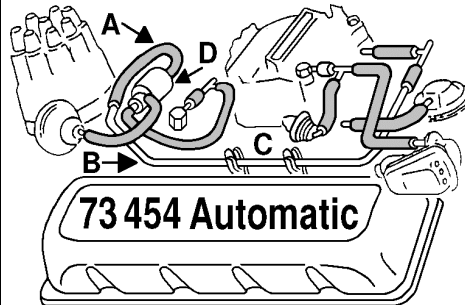

- A Spark Control Hose 13 Piece Kit 3750353 18.00
- B Vacuum Tube Must Be Bent 3750328 10.00
- C Advance Tube Mounting Clip 2 reqd 3750420 5.50
- D New Spark Control Solenoid 3275620 0.00