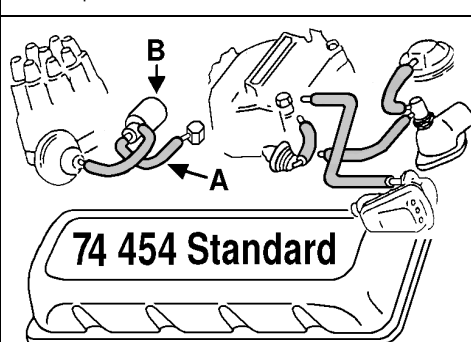

- A Spark Control Hose 7 Piece Kit 3750350 13.00
- B New Spark Control Solenoid 3275616 69.50

- A Spark Control Hose 10 Piece Kit 3750351 16.00
- B New Spark Control Solenoid 3275618 69.50

- A Spark Control Hose 7 Piece Kit 3750352 14.00
- B New Spark Control Solenoid 3275612 69.50

- A Spark Control Hose 13 Piece Kit 3750353 18.00
- B Vacuum Tube Must Be Bent 3750328 10.00
- C Advance Tube Mounting Clip 2 reqd 3750420 5.50
- D New Spark Control Solenoid 3275620 0.00

- A Spark Control Hose 6 Piece Kit 3750358 14.00
- B New Spark Control Solenoid 3275612 69.50