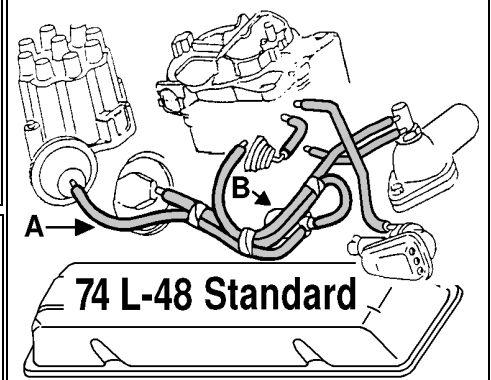

- A Spark Control Hose 6 Piece Kit 3750354 14.00
- B New Spark Control Solenoid 3275616 69.50