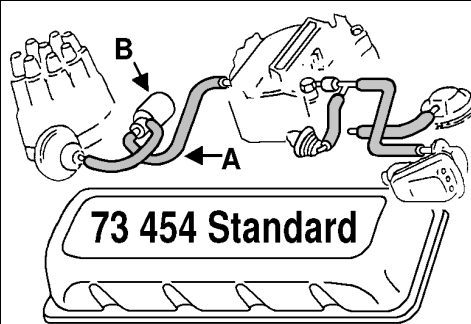

- A Spark Control Hose 7 Piece Kit 3750352 14.00
- B New Spark Control Solenoid 3275612 69.50