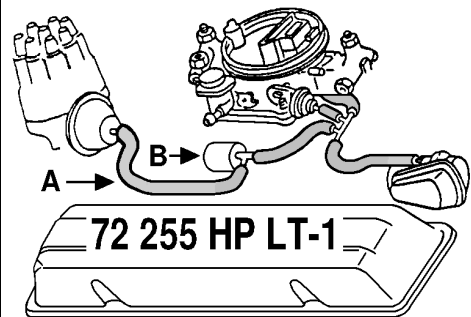

WARNING Leaking **Spark Control Hoses™** create havoc and are often characterized by one or more of these symptoms: Rough Idle, Flat Spots, Hard Starting, Poor Fuel Economy, Poor Acceleration Sputters and Knocking. Note: The diagrams supplied with these **Spark Control Hose Kits™** illustrate the relative position of the various parts that are connected. For the sake of clarity, some of these parts may be slightly shifted from their actual location to allow a clearer picture of the routing and connections. For this reason, some hoses may falsely appear to be Longer or Shorter than other hoses in these diagrams. DocRebuild made these kits from real Vettes. Then Zip copied our repro. Beware of Zip part numbers with a Z

- A Spark Control Hose 6 Piece Kit 3750347 12.00
- B New Spark Control Solenoid 3275608 69.50

- A Spark Control Hose 7 Piece Kit 3750348 12.00
- B New Spark Control Solenoid 3275610 69.50
- C Vacuum Tube Must Be Bent 3750328 10.00
- D Advance Tube Mounting Clip 2 reqd 3750420 5.50