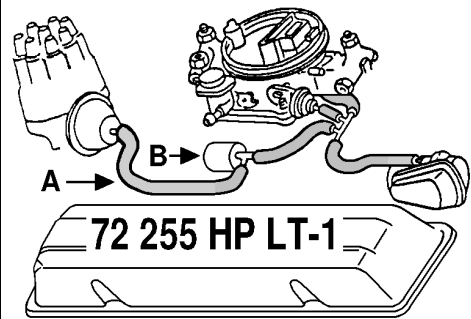

WARNING Leaking **Spark Control Hoses™** create havoc and are often characterized by one or more of these symptoms: Rough Idle, Flat Spots, Hard Starting, Poor Fuel Economy, Poor Acceleration Sputters and Knocking. Note: The diagrams supplied with these **Spark Control Hose Kits™** illustrate the relative position of the various parts that are connected. For the sake of clarity, some of these parts may be slightly shifted from their actual location to allow a clearer picture of the routing and connections. For this reason, some hoses may falsely appear to be Longer or Shorter than other hoses in these diagrams. DocRebuild made these kits from real Vettes. Then Zip copied our repro. Beware of Zip part numbers with a Z

- A Spark Control Hose 6 Piece Kit 3750347 12.00
- B New Spark Control Solenoid 3275608 69.50

- A Spark Control Hose 7 Piece Kit 3750348 12.00
- B New Spark Control Solenoid 3275610 69.50
- C Vacuum Tube Must Be Bent 3750328 10.00
- D Advance Tube Mounting Clip 2 reqd 3750420 5.50