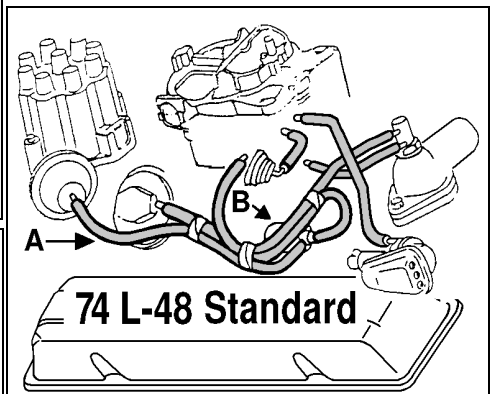

- A Spark Control Hose 6 Piece Kit 3750354 14.00
- B New Spark Control Solenoid 3275616 69.50