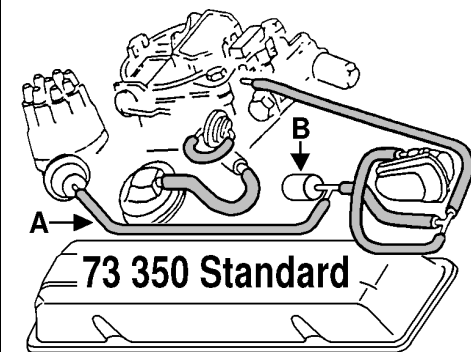

WARNING Leaking **Spark Control Hoses™** create havoc and are often characterized by one or more of these symptoms: Rough Idle, Flat Spots, Hard Starting, Poor Fuel Economy, Poor Acceleration Sputters and Knocking. Note: The diagrams supplied with these **Spark Control Hose Kits™** illustrate the relative position of the various parts that are connected. For the sake of clarity, some of these parts may be slightly shifted from their actual location to allow a clearer picture of the routing and connections. For this reason, some hoses may falsely appear to be Longer or Shorter than other hoses in these diagrams. DocRebuild made these kits from real Vettes. Then Zip copied our repro. Beware of Zip part numbers with a Z

- A Spark Control Hose 6 Piece Kit 3750347 12.00
- B New Spark Control Solenoid 3275608 69.50

- A Spark Control Hose 7 Piece Kit 3750348 12.00
- B New Spark Control Solenoid 3275610 69.50
- C Vacuum Tube Must Be Bent 3750328 10.00
- D Advance Tube Mounting Clip 2 reqd 3750420 5.50