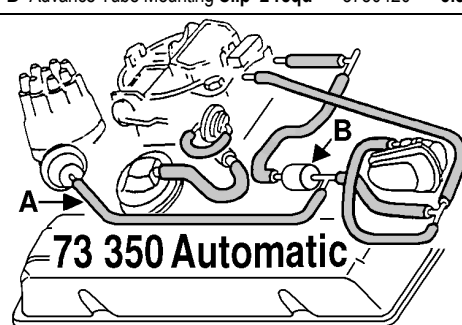

- A Spark Control Hose 10 Piece Kit 3750351 16.00
- B New Spark Control Solenoid 3275618 69.50