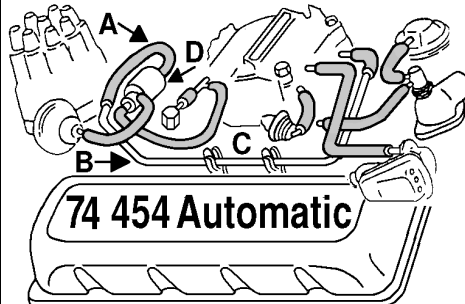

WARNING Leaking **Spark Control Hoses™** create havoc and are often characterized by one or more of these symptoms: Rough Idle, Flat Spots, Hard Starting, Poor Fuel Economy, Poor Acceleration Sputters and Knocking. Note: The diagrams supplied with these **Spark Control Hose Kits™** illustrate the relative position of the various parts that are connected. For the sake of clarity, some of these parts may be slightly shifted from their actual location to allow a clearer picture of the routing and connections. For this reason, some hoses may falsely appear to be Longer or Shorter than other hoses in these diagrams. DocRebuild made these kits from real Vettes. Then Zip copied our repro. Beware of Zip part numbers with a Z

- A Spark Control Hose 7 Piece Kit 3750350 13.00
- B New Spark Control Solenoid 3275616 69.50

- A Spark Control Hose 10 Piece Kit 3750351 16.00
- B New Spark Control Solenoid 3275618 69.50

- A Spark Control Hose 7 Piece Kit 3750352 14.00
- B New Spark Control Solenoid 3275612 69.50

- A Spark Control Hose 13 Piece Kit 3750353 18.00
- B Vacuum Tube Must Be Bent 3750328 10.00
- C Advance Tube Mounting Clip 2 reqd 3750420 5.50
- D New Spark Control Solenoid 3275620 0.00

- A Spark Control Hose 6 Piece Kit 3750358 14.00
- B New Spark Control Solenoid 3275612 69.50