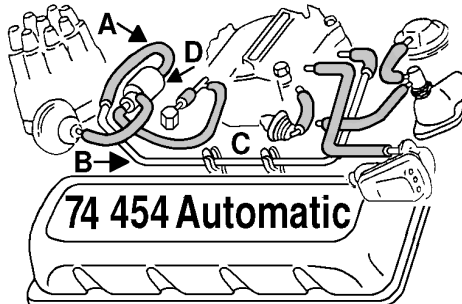

WARNING Leaking **Spark Control Hoses™** create havoc and are often characterized by one or more of these symptoms: Rough Idle, Flat Spots, Hard Starting, Poor Fuel Economy, Poor Acceleration Sputters and Knocking. Note: The diagrams supplied with these **Spark Control Hose Kits™** illustrate the relative position of the various parts that are connected. For the sake of clarity, some of these parts may be slightly shifted from their actual location to allow a clearer picture of the routing and connections. For this reason, some hoses may falsely appear to be Longer or Shorter than other hoses in these diagrams. DocRebuild made these kits from real Vettes. Then Zip copied our repro. Beware of Zip part numbers with a Z

- A Spark Control Hose 7 Piece Kit 3750350 13.00
- B New Spark Control Solenoid 3275616 69.50

- A Spark Control Hose 10 Piece Kit 3750351 16.00
- B New Spark Control Solenoid 3275618 69.50

- A Spark Control Hose 7 Piece Kit 3750352 14.00
- B New Spark Control Solenoid 3275612 69.50

- A Spark Control Hose 13 Piece Kit 3750353 18.00
- B Vacuum Tube Must Be Bent 3750328 10.00
- C Advance Tube Mounting Clip 2 reqd 3750420 5.50
- D New Spark Control Solenoid 3275620 0.00

- A Spark Control Hose 6 Piece Kit 3750358 14.00
- B New Spark Control Solenoid 3275612 69.50