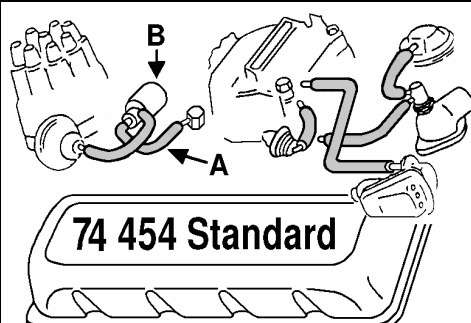

- A Spark Control Hose 6 Piece Kit 3750358 14.00
- B New Spark Control Solenoid 3275612 69.50