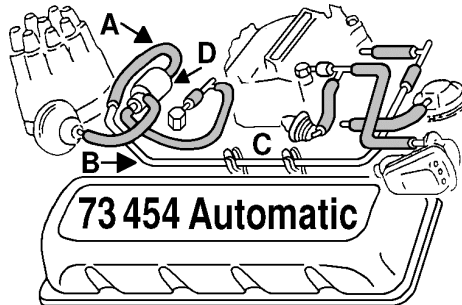

- A Spark Control Hose 13 Piece Kit 3750353 18.00
- B Vacuum Tube Must Be Bent 3750328 10.00
- C Advance Tube Mounting Clip 2 reqd 3750420 5.50
- D New Spark Control Solenoid 3275620 0.00