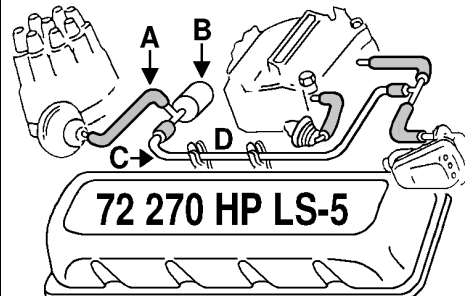

WARNING Leaking **Spark Control Hoses™** create havoc and are often characterized by one or more of these symptoms: Rough Idle, Flat Spots, Hard Starting, Poor Fuel Economy, Poor Acceleration Sputters and Knocking. Note: The diagrams supplied with these **Spark Control Hose Kits™** illustrate the relative position of the various parts that are connected. For the sake of clarity, some of these parts may be slightly shifted from their actual location to allow a clearer picture of the routing and connections. For this reason, some hoses may falsely appear to be Longer or Shorter than other hoses in these diagrams. DocRebuild made these kits from real Vettes. Then Zip copied our repro. Beware of Zip part numbers with a Z

- A Spark Control Hose 6 Piece Kit 3750347 12.00
- B New Spark Control Solenoid 3275608 69.50

- A Spark Control Hose 7 Piece Kit 3750348 12.00
- B New Spark Control Solenoid 3275610 69.50
- C Vacuum Tube Must Be Bent 3750328 10.00
- D Advance Tube Mounting Clip 2 reqd 3750420 5.50