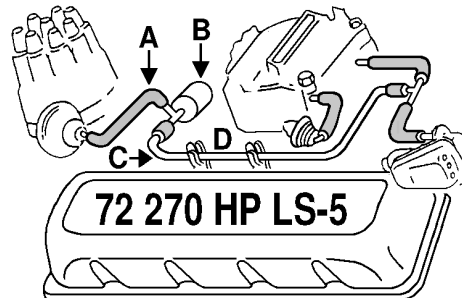

WARNING Leaking **Spark Control Hoses™** create havoc and are often characterized by one or more of these symptoms: Rough Idle, Flat Spots, Hard Starting, Poor Fuel Economy, Poor Acceleration Sputters and Knocking. Note: The diagrams supplied with these **Spark Control Hose Kits™** illustrate the relative position of the various parts that are connected. For the sake of clarity, some of these parts may be slightly shifted from their actual location to allow a clearer picture of the routing and connections. For this reason, some hoses may falsely appear to be Longer or Shorter than other hoses in these diagrams. DocRebuild made these kits from real Vettes. Then Zip copied our repro. Beware of Zip part numbers with a Z

- A Spark Control Hose 6 Piece Kit 3750347 12.00
- B New Spark Control Solenoid 3275608 69.50

- A Spark Control Hose 7 Piece Kit 3750348 12.00
- B New Spark Control Solenoid 3275610 69.50
- C Vacuum Tube Must Be Bent 3750328 10.00
- D Advance Tube Mounting Clip 2 reqd 3750420 5.50