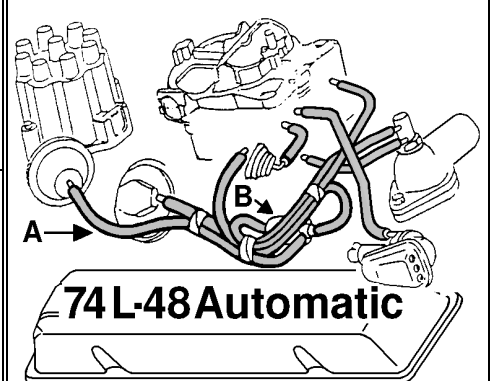

- A Spark Control Hose 13 Piece Kit 3750353 18.00
- B Vacuum Tube Must Be Bent 3750328 10.00
- C Advance Tube Mounting Clip 2 reqd 3750420 5.50
- D New Spark Control Solenoid 3275620 0.00

- A Spark Control Hose 6 Piece Kit 3750358 14.00
- B New Spark Control Solenoid 3275612 69.50

- A Spark Control Hose 10 Piece Kit 3750359 17.00
- B Vacuum Tube Must Be Bent 3750328 10.00
- C Advance Tube Mounting Clip 2 Reqd 3750420 5.50
- D New Spark Control Solenoid 3275620 0.00

- A Spark Control Hose 6 Piece Kit 3750354 14.00
- B New Spark Control Solenoid 3275616 69.50