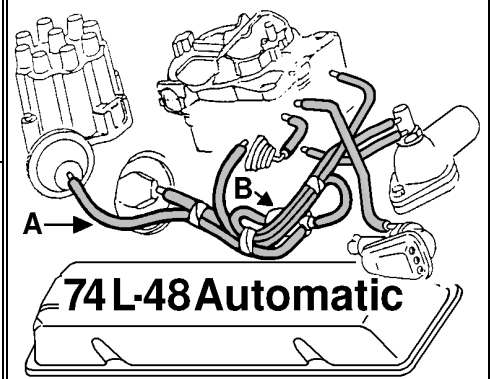

WARNING Leaking **Spark Control Hoses™** create havoc and are often characterized by one or more of these symptoms: Rough Idle, Flat Spots, Hard Starting, Poor Fuel Economy, Poor Acceleration Sputters and Knocking. Note: The diagrams supplied with these **Spark Control Hose Kits™** illustrate the relative position of the various parts that are connected. For the sake of clarity, some of these parts may be slightly shifted from their actual location to allow a clearer picture of the routing and connections. For this reason, some hoses may falsely appear to be Longer or Shorter than other hoses in these diagrams. DocRebuild made these kits from real Vettes. Then Zip copied our repro. Beware of Zip part numbers with a Z

- A Spark Control Hose 13 Piece Kit 3750353 18.00
- B Vacuum Tube Must Be Bent 3750328 10.00
- C Advance Tube Mounting Clip 2 reqd 3750420 5.50
- D New Spark Control Solenoid 3275620 0.00

- A Spark Control Hose 6 Piece Kit 3750358 14.00
- B New Spark Control Solenoid 3275612 69.50

- A Spark Control Hose 10 Piece Kit 3750359 17.00
- B Vacuum Tube Must Be Bent 3750328 10.00
- C Advance Tube Mounting Clip 2 Reqd 3750420 5.50
- D New Spark Control Solenoid 3275620 0.00

- A Spark Control Hose 6 Piece Kit 3750354 14.00
- B New Spark Control Solenoid 3275616 69.50