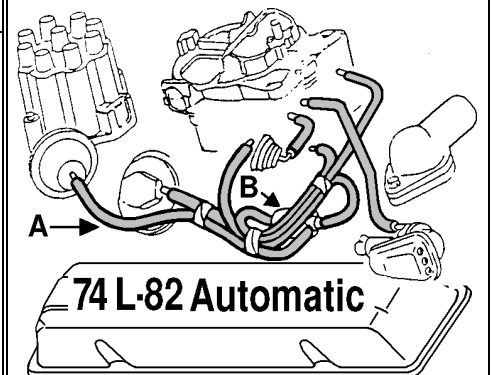

- A Spark Control Hose 6 Piece Kit 3750357 14.00
- B New Spark Control Solenoid 3275618 69.50