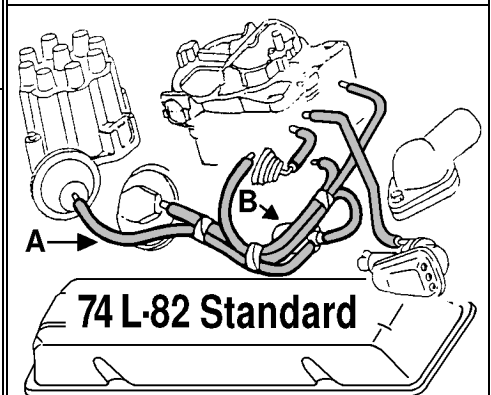

- A Spark Control Hose 5 Piece Kit 3750356 13.00
- B New Spark Control Solenoid 3275616 69.50