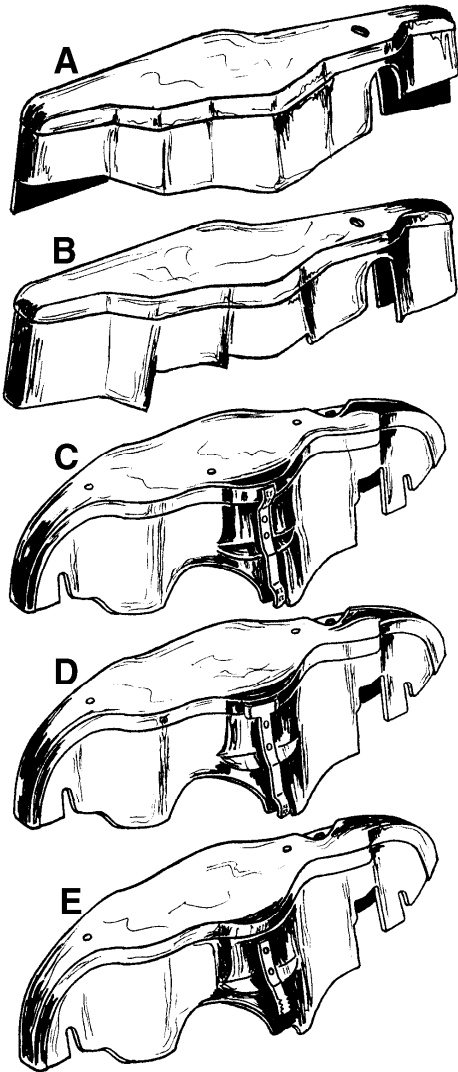

Ignition Shielding Hardware

56-67 Chrome Top Shield Bolt USA	9663328	3.00
56-77 Shielding "Wing Style" Bolts		
56-62 6 reqd		
63 9 reqd		
64-67 small block 11 reqd		
65-67 big block 6 reqd		
68-70 small block 16 reqd		
68-70 big block 7 reqd		
71-74 small block 11 reqd		
71-74 big block 2 reqd		
75-77 7 reqd		
78-79 4 reqd		
56-77 Stainless Wing Bolt USA	9663329	2.95
56-77 Stainless Wing Bolt China	9663330	2.50
56-77 Vertical Ignition Shield J-Nut mounts RH vertical shield	9663331	4.00

56-67 Small Block Top Shields

All small block top shield are polished stainless steel & include front grounding clips as required.

A 56-60 Top Ignition Shield except F.I.	9663203	249.95
61 Top Ignition Shield except F.I.	9663204	199.00
B 62 Top Ignition Shield except F.I.	9663205	199.00
Early 63 Top Ignition Shield	9663250	249.00
Early 63 doesn't have rear slots. Late 63 has slots		
C Late 63 Top Ignition Shield	9663251	249.00
64 Top Ignition Shield	9663252	249.00
D 65 Top Ignition Shield	9663254	249.00
E 66-67 Top Ignition Shield	9663253	249.00

65-74 Big Block Top Shields

Our big block top shield surrounds are Chrome plated include the front ground clip. Plus their made in USA.

F 65-67 Top Ignition Shield Cover	9663300	70.00
G 65 396 Ignition Surround	9663301	89.00
H 66 427 Ignition Surround	9663302	89.00
I 67 427 3x2 Ignition Surround	9663304	89.00
J 67 427 1x4 Ignition Surround	9663303	89.00
Ignition Surround Front Ground Clips Only:		
65-67 427 Clip with 1x4	9663305	14.00
67 427 Clip with 3x2	9663306	18.75
65-67 LH Shield Mounting Bracket	9663355	18.40
65-67 RH Shield Mounting Bracket		
Repro	9663350	18.00
NOS	9663356	0.00