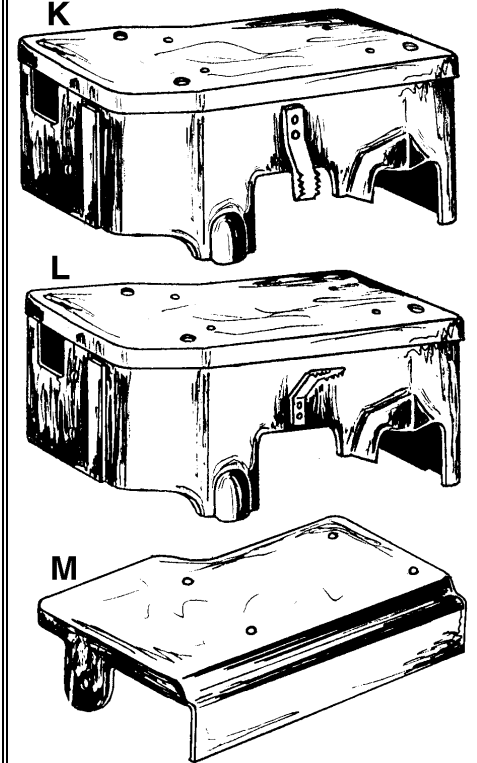

65-74 Big Block Top Shields

Our big block top shield surrounds are Chrome plated include the front ground clip. Plus their made in USA.

F 65-67 Top Ignition Shield Cover	9663300	70.00
G 65 396 Ignition Surround	9663301	89.00
H 66 427 Ignition Surround	9663302	89.00
I 67 427 3x2 Ignition Surround	9663304	89.00
J 67 427 1x4 Ignition Surround	9663303	89.00
Ignition Surround Front Ground Clips Only:		
65-67 427 Clip with 1x4	9663305	14.00
67 427 Clip with 3x2	9663306	18.75
65-67 LH Shield Mounting Bracket	9663355	18.40
65-67 RH Shield Mounting Bracket		
Repro	9663350	18.00
NOS	9663356	0.00

68-74 Ignition Top Shields

K 68-Early 70 Top Shield, Top Cover & Front Clip with 1x4 carb	9663308	82.50
L 68-Early 70 Top Shield, Top Cover & Front Clip with 3x2 carbs	9663309	82.50
M Late 70-74 Repro Top Shield	9663310	69.95
Late 70-74 Replacement Top Shield	9663316	67.50
75-77 Repro Top Ignition Shield	9663311	49.75
75-77 Replacement Top Shield	9663318	49.00
78-82 Top Ignition Shield	9663312	95.00