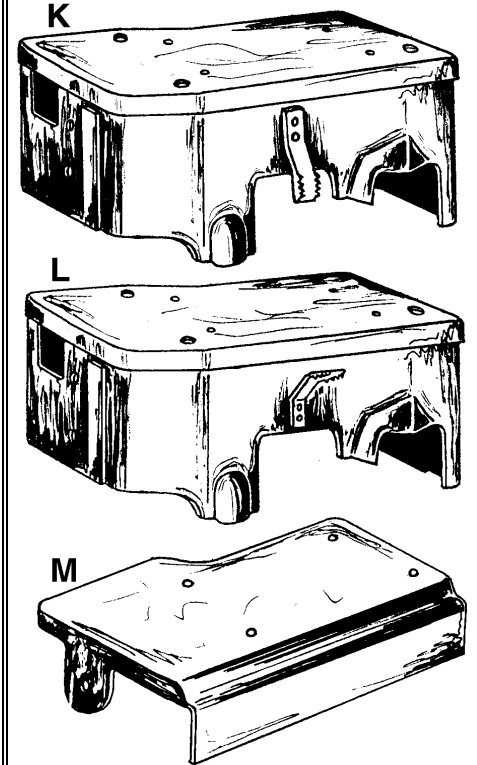

65-74 Big Block Top Shields

Our big block top shield surrounds are Chrome plated include the front ground clip. Plus their made in USA.

F 65-67 Top Ignition Shield Cover	9663300	70.00
G 65 396 Ignition Surround	9663301	89.00
H 66 427 Ignition Surround	9663302	89.00
I 67 427 3x2 Ignition Surround	9663304	89.00
J 67 427 1x4 Ignition Surround	9663303	89.00
Ignition Surround Front Ground Clips Only:		
65-67 427 Clip with 1x4	9663305	14.00
67 427 Clip with 3x2	9663306	18.75
65-67 LH Shield Mounting Bracket	9663355	18.40
65-67 RH Shield Mounting Bracket		
Repro	9663350	18.00
NOS	9663356	0.00

68-74 Ignition Top Shields

K 68-Early 70 Top Shield, Top Cover & Front Clip with 1x4 carb	9663308	82.50
L 68-Early 70 Top Shield, Top Cover & Front Clip with 3x2 carbs	9663309	82.50
M Late 70-74 Repro Top Shield	9663310	69.95
Late 70-74 Replacement Top Shield	9663316	67.50
75-77 Repro Top Ignition Shield	9663311	49.75
75-77 Replacement Top Shield	9663318	49.00
78-82 Top Ignition Shield	9663312	95.00