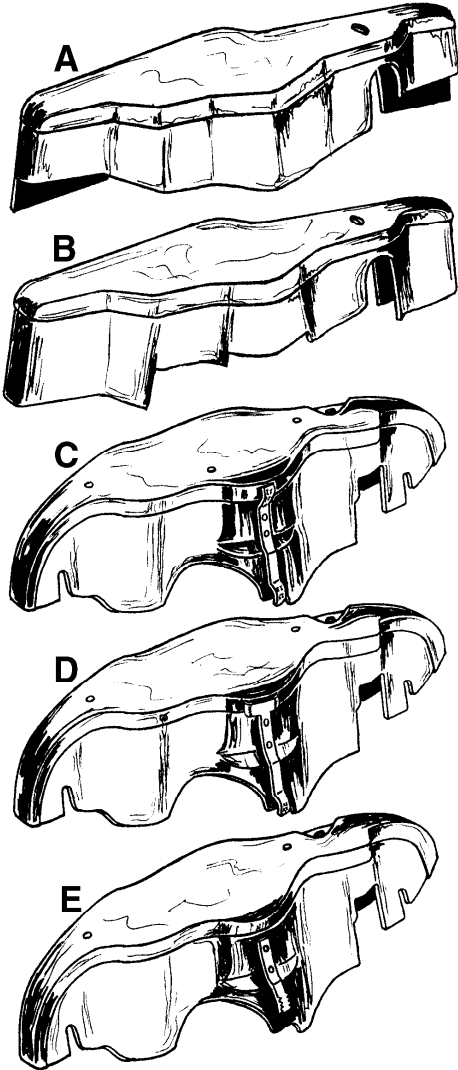

Ignition Shielding Hardware

56-67 Chrome Top Shield Bolt USA	9663328	3.00
56-77 Shielding "Wing Style" Bolts		
56-62 6 reqd		
63 9 reqd		
64-67 small block 11 reqd		
65-67 big block 6 reqd		
68-70 small block 16 reqd		
68-70 big block 7 reqd		
71-74 small block 11 reqd		
71-74 big block 2 reqd		
75-77 7 reqd		
78-79 4 reqd		
56-77 Stainless Wing Bolt USA	9663329	2.95
56-77 Stainless Wing Bolt China	9663330	2.50
56-77 Vertical Ignition Shield J-Nut mounts RH vertical shield	9663331	4.00

56-67 Small Block Top Shields

All small block top shield are polished stainless steel & include front grounding clips as required.

A 56-60 Top Ignition Shield except F.I.	9663203	249.95
61 Top Ignition Shield except F.I.	9663204	199.00
B 62 Top Ignition Shield except F.I.	9663205	199.00
Early 63 Top Ignition Shield	9663250	249.00
Early 63 doesn't have rear slots. Late 63 has slots		
C Late 63 Top Ignition Shield	9663251	249.00
64 Top Ignition Shield	9663252	249.00
D 65 Top Ignition Shield	9663254	249.00
E 66-67 Top Ignition Shield	9663253	249.00

65-74 Big Block Top Shields

Our big block top shield surrounds are Chrome plated include the front ground clip. Plus their made in USA.

F 65-67 Top Ignition Shield Cover	9663300	70.00
G 65 396 Ignition Surround	9663301	89.00
H 66 427 Ignition Surround	9663302	89.00
I 67 427 3x2 Ignition Surround	9663304	89.00
J 67 427 1x4 Ignition Surround	9663303	89.00
Ignition Surround Front Ground Clips Only:		
65-67 427 Clip with 1x4	9663305	14.00
67 427 Clip with 3x2	9663306	18.75
65-67 LH Shield Mounting Bracket	9663355	18.40
65-67 RH Shield Mounting Bracket		
Repro	9663350	18.00
NOS	9663356	0.00