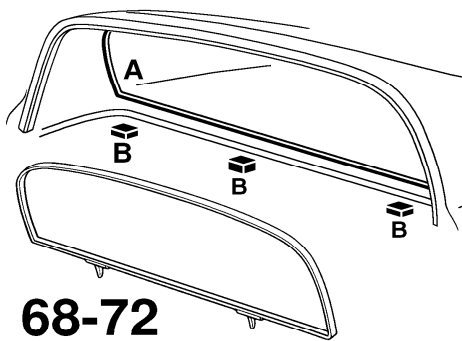

63-67 Coupe Headliner

Coupe headliners include the outer cover & inner support. All are **Special Order** and **UPS O/S**. **215.00**

63-64 Black	1464110	All Are	215.00
63-64 Saddle	1464112	63-64 Red	1464111
63-64 Navy	1464113	64 Silver	1464114
65 Black	1464120	65 Brite Blue	1464122
65 Red	1464121	65 Saddle	1464123
65 Silver	1464124	65 Green	1464125
65 Maroon	1464126	65 White	1464127
66 Black	1464130	66 Red	1464131
66 Brite Blue	1464132	66 Saddle	1464133
66 Silver	1464134	66 Green	1464135
66 Navy	1464136	66 White	1464137
67 Black	1464140	All Are	215.00
67 Brite Blue	1464142	67 Red	1464141
67 Dark Saddle	1464143	67 Green	1464144
67 Teal Blue	1464145	67 White	1464146

78-82 Rear Window

78-82 Rear Window Glass		
except Hatch or Rear Defogger	1009584	689.00
78-82 Glass Mounting Spacer use as reqd	1120781	2.25
78-82 Outer Trim Molding Mounting Clip use as reqd	1120782	4.25
22 clips reqd for complete set		
78-82 Black Outer Window Moldings NOS		
Upper Molding over the Top O/S	1120783	285.00
Lower Molding at Rear Bottom O/S	1120784	275.00
Corner Side Molding Cap 2 reqd	1120785	40.00
82 Rear Window Weatherstrip	1120790	349.00
78-82 Rear Window Caulking Kit <i>Select from</i>		
Butyl Rubber Sealer Tape 2 reqd.	1120761	23.50
78-82 Urethane Adhesive Rear Window Sealer (has a short shelf life). It is a Special Order item & is Not Returnable.		
All sales are Final on this part.	1120776	59.50

68-72 Coupe Rear Window

68-72

A 68-72 Removable Rear Window Weatherstrip		
Authentic ribbed profile, made in USA	1120752	39.95
Import Weatherstrip repro	1120751	34.00
68-72 Rear Window tinted Glass UPS O/S		
	1009582	218.00
68-72 Removable Window Aluminum Frame NOS UPS O/S		
	1120411	349.00
B 68-72 Rear Window Storage Cushion 3 Piece Set		
Die cut sponge rubber with Pressure Sensitive Adhesive mount under rear deck above storage tray with thicker cushion in the center and the thinner cushions outboard Prevents rattles. Does 1 car.		
	1120755	3.50
69-71 Rear Window Storage Tray Handle and Clip with mounting hardware.		
	1120749	45.00
69-71 Handle Mount Clip only		
	1120748	18.00
69-72 Rear Window Lock (will also work perfectly on 68) Chrome plated. 2 reqd		
	1120753	74.75
69-72 Window Lock Mounting Screw 4 Piece Set with 4 screws with star washers.		
	1120754	3.50
68-72 Rear Window Guide Pin Bushing 2 reqd		
Nylon wedge prevents rattles.	1120797	12.00
68-72 Rear Window Aluminum Guide Pin 2 reqd		
	1120798	12.00
68-72 Rear Window Storage Tray:		
Plastic Hinge Bushings Pair	1120756	4.00
71-82 Push Button Lock Cylinder	9105352	34.75
71-82 Lock Cylinder Retainer	9105356	12.00
71-82 Retainer Mounting Screw	9105357	0.95