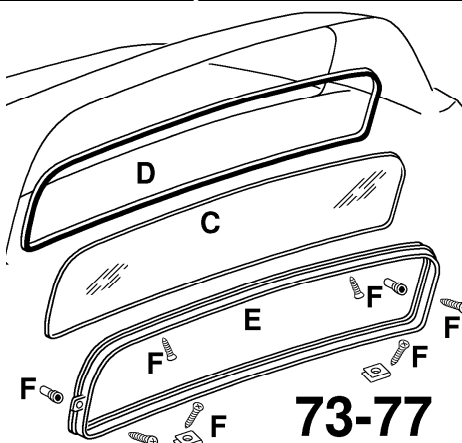

73-77 Coupe Rear Window

C 73-77 Rear Window Glass UPS O/S.		
	1009582	218.00
D 73-77 Rear Glass Mounting Sealer Tape Does 1 car.		
	1120761	23.50
E 73-77 Rear Window Frame O/S.		
	1120762	65.80
F 73-77 Rear Window Frame Mounting 12 Piece Kit		
Includes 3 Chrome lower frame screws & 3 U-nuts, 2 Chrome upper frame screws & 2 Chrome side frame screws with captive flat washer & 2 push-in nylon mounting nuts. Does 1 car.		
	1120764	4.90

Factory Design Hoods

Authentic Factory Designs Includes Molded in Nut Plates. Ship by Truck. Crating $60 *Select from...* these fiberglass styles:

- **Match Molded** = Smooth Both Sides
- **Hand Laid** = Smooth on One Side
- **RM** = Resin and Mat Fiberglass
- **SMC** = Sheet Molding Compound

Match Molded Hoods

56-57 Hood Assembly	RM	8077305	989.00
59-60 Hood Assembly 2 O/S	RM	8077307	929.00
61-62 Hood Assembly 2 O/S	RM	8077309	929.00
63 Hood Assembly	RM	8077310	1149.00
64 Hood Assembly	RM	8077311	1149.00
65 327 Hood Assembly	RM	8077312	1149.00
66-67 327 Hood Assembly	RM	8077315	1149.00
65 396 Hood Assembly	RM	8077316	1149.00
66 427 Hood Assembly	RM	8077313	1149.00
67 427 Hood Assembly includes Scoop Baffle	RM	8077314	1149.00