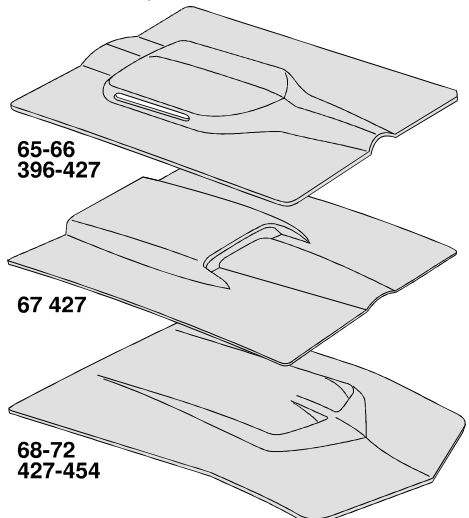

68 327 Hood Assembly	RM	8077319	989.00
68 427 Hood Assembly	RM	8077321	1199.00
69-71 350 Hood Assy exc LT-1	RM	8077317	989.00
69-71 427/454 or LT-1 Hood	RM	8077318	1199.00
68-72 L-88 Hood Assembly	RM	8077328	1199.00
72 350 Hood Assembly	RM	8077320	989.00
72 454 Hood Assembly	RM	8077322	1199.00
73-75 Hood Assembly	SMC	8077323	669.00
76 Hood Assembly	SMC	8077324	669.00
77-79 Hood Assembly	SMC	8077325	669.00
80-81 Hood Assembly	SMC	8077326	669.00
82 Hood Assembly	SMC	8077327	669.00

Hand Laid Fiberglass Hoods

53-55 Hood Assembly	RM	8077103	895.00
55 Hood Assembly	RM	8077104	895.00
56-57 Hood Assembly	RM	8077105	749.00
58 Hood Assembly	RM	8077106	795.00
59-60 Hood Assembly	RM	8077107	795.00
61-62 Hood Assembly	RM	8077109	795.00
63 Hood Assembly	RM	8077110	625.00
64 Hood Assembly	RM	8077111	625.00
65-67 327 Hood Assembly	RM	8077112	625.00
65-66 396 / 427 Hood Assembly	RM	8077113	637.00
67 427 Hood Assembly	RM	8077114	637.00
68-72 327 / 350 exc LT 1 Hood	RM	8077115	775.00
68-72 LT-1, 427 / 454 Hood	RM	8077116	775.00
73-75 Hood Assembly	RM	8077117	849.00
76 Hood Assembly	RM	8077118	849.00
77-79 Hood Assembly	RM	8077119	849.00
80-82 Hood Assembly	RM	8077120	849.00