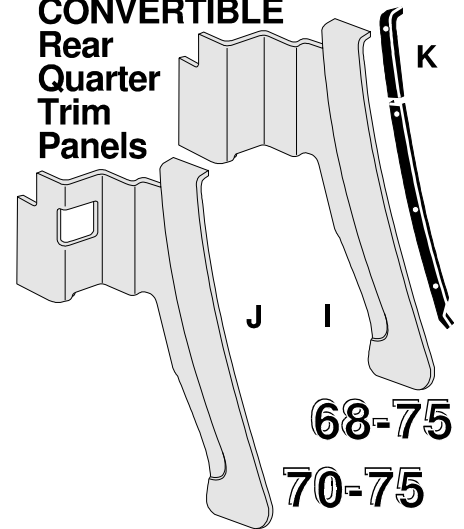

CONVERTIBLE Rear Quarter Trim Panels

68-77 Coupe Trim Panel Mounting Hardware

Rear Quarter Trim Panel Mounting Kits

Each kit mounts LH & RH trim panels and LH & RH trim panels retainer strips. Coupe kits also mount LH & RH seat belt cover extension panels & coupe rear window lower trim panel. Does 1 car.

68-69 Coupe 28 Piece Mounting Kit includes 18 trim screws & 10 U-nuts & J-nuts. 1280460 7.00

70-73 Coupe 38 Piece Mounting Kit includes 2 trim washers, 26 trim screws, 8 U-nuts & J-nuts. 1280462 7.50

74-77 Coupe 40 Piece Mounting Kit includes 2 trim washers, 27 trim screws, 9 U-nuts & 2 plastic nuts 1280464 7.75

C 68-77 Coupe Rear Quarter Trim Panels "Steel" Retainer Set

Includes both upper & lower, LH & RH stamped steel retainer strips needed to mounts the trim panels to the door lock pillar. Does 1 car. 1280468 49.00

68-75 Convertible Trim Panel Mounting Hardware

Rear Quarter Trim Panel Mounting Kits Each kit mounts LH & RH trim panels and LH & RH trim panels retainer strips. Does 1 car.

68-75 Convertible 16 Piece Mounting Kit includes 12 trim screws & 4 J-nuts 1280458 4.20

K Convertible Rear Quarter Trim Panels "Steel" Retainer Set

Includes both LH & RH, upper & lower stamped steel retainer strips needed to mounts the trim panels to the door lock pillar 68-69 1280471 49.00 70-75 1280470 49.00