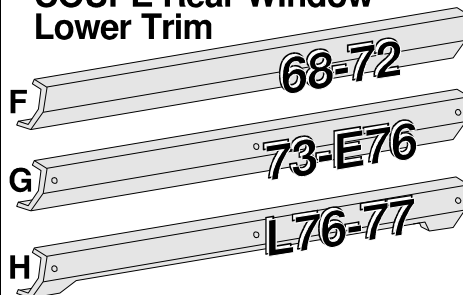

COUPE Rear Window Lower Trim

Convertible Vinyl Covered Rear Quarter Trim Panels

Why Pay $ 259 $ 249 $ 239.

These trim panels have accurate Vinyl Textures and pre-drilled mounting holes.

I 68-69 Conv Trim Panels $ 228.00 pr			
68-69 Black	9878401	68-69 Red	9878402
68-69 Brite Blue	9878403	68-69 Saddle	9878404
68-69 Gunmetal	9878405	68 Tobacco	9878406
68 Dark Orange	9878407	68 Dark Blue	9878408
69 Green	9878409		

I 70-75 Convertible Trim Panels without Shoulder Harness $ 228.00 pr

70-75 Black	9878410	70-72 Red	9878411
70 Brite Blue	9878412	70 Green	9878413
70-72 Light Saddle	9878414	71 Green	9878415
70-72 Dark Saddle	9878416	71-72 Dark Blue	9878417
73-75 Oxblood	9878418	73 Dark Saddle	9878419
73-75 Dark Blue	9878420	74-75 Silver	9878421
73-75 Med Saddle	9878422	74-75 Neutral	9878423

J 70-75 Convertible Trim Panels with Shoulder Harness $195- 238.00 pr

70-E74 Black	9878430	70-72 Red	9878431
70 Brite Blue	9878432	70 Green	9878433
70-72 Light Saddle	9878434	71 Green	9878435
70-72 Dark Saddle	9878436	71-72 Dark Blue	9878437
73-E74 Oxblood	9878438	73 Dark Saddle	9878439
73-E74 Dark Blue	9878440	E74 Silver	9878441
73-E74 Med Saddle	9878442	E74 Neutral	9878443

How To Tell Early 74 from Late 74

Early 74 Shoulder Belt Opening is 3 1/4" x 2 7/16"

Late 74 Shoulder Belt Opening is 3 1/4" x 3 13/16"

L74-75 Black	9878450	L74-75 Oxblood	9878451
L74-75 Med Saddle	9878452	L74-75 Silver	9878453
L74-75 Neutral	9878454	L74-75 Dark Blue	9878455