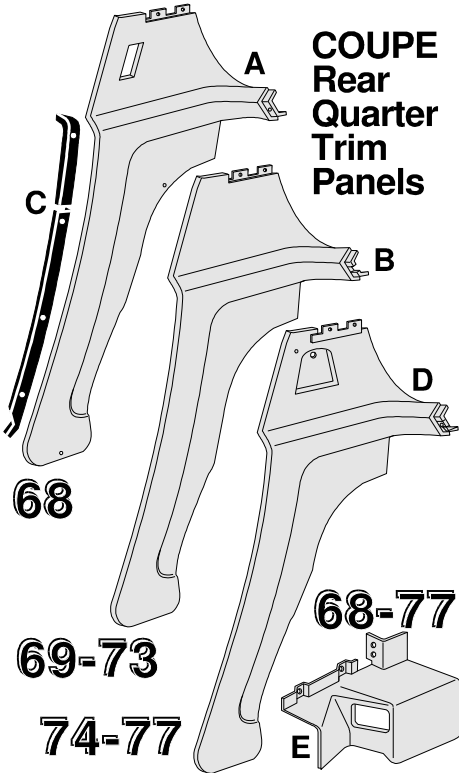

202 Dr REBUILD Credit Card ORDERING ONLY on (800) 8669 DOC

Coupe Vinyl Covered Rear Quarter Trim Panels

Why pay $ 279.95, $ 269.95 or $ 259.95 ?

These trim panels have accurate Vinyl Textures and pre-drilled mounting holes.

A 68 Coupe Trim Panels $ 248.00 pr			
68 Black	9878250	68 Red	9878251
68 Brite Blue	9878252	68 Saddle	9878253
68 Gunmetal	9878254	68 Tobacco	9878255
68 Dark Orange	9878256	68 Dark Blue	9878257

B 69-73 Coupe Trim Panel $ 248.00 pr			
69-73 Black	9878260	69-72 Red	9878261
69-70 Brite Blue	9878262	69 Saddle	9878263
69 Gunmetal	9878264	69 Green	9878265
70-72 Light Saddle	9878266	70 Green	9878267
70-72 Dark Saddle	9878268	71 Green	9878269
71-72 Dark Blue	9878270	73 Dark Saddle	9878271
73 Dark Blue	9878272	73 Med Saddle	9878273
73 Oxblood	9878274		

Why pay $ 279.95, $ 269.95 or $ 259.95 ?

COUPE Rear Quarter Trim Panels

D 74-77 Coupe Trim Panels $ 248.00 pr

74-77 Black	9878280	74-75 Dark Blue	9878281
74-75 Oxblood	9878282	74-75 Silver	9878283
74-75 Medium Saddle	9878284	74-75 Neutral	9878285
76 Blue Green	9878286	76 Firethorn	9878287
76-77 Buckskin	9878288	76-77 White	9878289
76-77 Dark Brown	9878290	77 Red	9878291
76-77 Smoke Gray	9878292	77 Dark Blue	9878293

Coupe Seat Belt Cover

Accurate Vinyl Textures & pre-drilled.

E 68-73 Seat Belt Covers $ 89.50 pr			
68-73 Black	9878302	68-72 Red	9878303
68-70 Brite Blue	9878304	68-69 Saddle	9878305
68-69 Gunmetal	9878306	68 Tobacco	9878307
68 Dark Orange	9878301	68 Dark Blue	9878308
70-72 Light Saddle	9878309	69 Green	9878310
70-72 Dark Saddle	9878311	70 Green	9878312
71-72 Dark Blue	9878313	71 Green	9878314
73 Dark Blue	9878315	73 Dark Saddle	9878316
73 Oxblood	9878317	73 Med Saddle	9878318

E 74-77 Seat Belt Covers $ 99.50 pr			
74-77 Black	9878322	74-75 Dark Blue	9878323
74-75 Oxblood	9878324	74-75 Silver	9878325
74-75 Med Saddle	9878326	74-75 Neutral	9878327
76 Blue Green	9878328	76 Firethorn	9878329
76-77 Buckskin	9878330	76-77 White	9878331
76-77 Dark Brown	9878332	77 Red	9878333
76-77 Smoke Gray	9878334	77 Dark Blue	9878335

Rear Window Lower Trim

68-72 Coupe Rear Window Lower Trim Rectangular Fastener Pair mounts on body below rear window. 2 reqd 1468456 4.00 Pair

Accurate Vinyl Textures and pre-drilled

F 68-72 Rear Window Trim $ 99.50			
68-72 Black	9878340	68-72 Red	9878341
68-70 Brite Blue	9878342	68-69 Saddle	9878343
68-69 Gunmetal	9878344	68 Tobacco	9878345
68 Dark Orange	9878346	68 Dark Blue	9878347
70-72 Light Saddle	9878348	69 Saddle	9878349
70-72 Dark Saddle	9878350	69 Green	9878351
71-72 Dark Blue	9878352	70 Green	9878353
70-72 Dark Saddle	9878354	71 Green	9878355

G 73-Early 76 Rear Window Trim $ 99.50			
73-E76 Black	9878360	74-75 Dark Blue	9878361
73-75 Oxblood	9878362	74-75 Silver	9878363
73-75 Mrd Saddle	9878364	74-75 Neutral	9878365
E76 Blue Green	9878366	E76 Firethorn	9878367
E76-77 Buckskin	9878368	E76-77 White	9878369
E76-77 Dk Brown	9878370	E76-77 Gray	9878371

H Late 76-77 Rear Window Trim $ 99.50			
L76 Black	9878375	L76 Firethorn	9878376
L76 Blue Green	9878377	L76-77 White	9878378
L76-77 Buckskin	9878379	77 Red	9878380
L76-77 Dark Brown	9878381	77 Dk Blue	9878382
L76-77 Gray	9878383