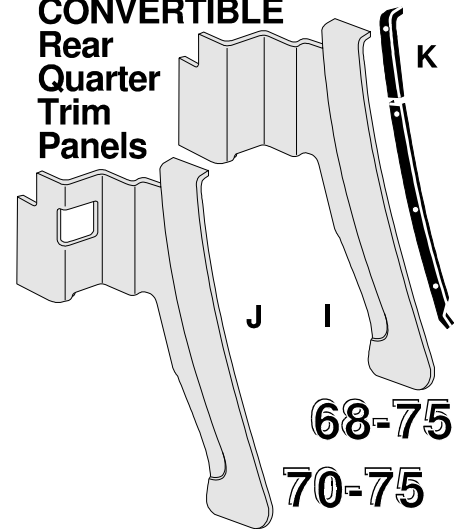

CONVERTIBLE Rear Quarter Trim Panels

68-75

70-75

68-75 Convertible Trim Panel Mounting Hardware

Rear Quarter Trim Panel Mounting Kits
Each kit mounts LH & RH trim panels and LH & RH trim panels retainer strips. Does 1 car.

68-75 Convertible 16 Piece Mounting Kit includes 12 trim screws & 4 J-nuts 1280458 4.20

K Convertible Rear Quarter Trim Panels "Steel" Retainer Set

Includes both LH & RH, upper & lower stamped steel retainer strips needed to mounts the trim panels to the door lock pillar

68-69	1280471	49.00
70-75	1280470	49.00

68-77 Coupe Trim Panel Mounting Hardware

Rear Quarter Trim Panel Mounting Kits
Each kit mounts LH & RH trim panels and LH & RH trim panels retainer strips. Coupe kits also mount LH & RH seat belt cover extension panels & coupe rear window lower trim panel. Does 1 car.

68-69 Coupe 28 Piece Mounting Kit includes 18 trim screws & 10 U-nuts & J-nuts. 1280460 7.00

70-73 Coupe 38 Piece Mounting Kit includes 2 trim washers, 26 trim screws, 8 U-nuts & J-nuts. 1280462 7.50

74-77 Coupe 40 Piece Mounting Kit includes 2 trim washers, 27 trim screws, 9 U-nuts & 2 plastic nuts 1280464 7.75

C 68-77 Coupe Rear Quarter Trim Panels "Steel" Retainer Set

Includes both upper & lower, LH & RH stamped steel retainer strips needed to mounts the trim panels to the door lock pillar. Does 1 car. 1280468 49.00