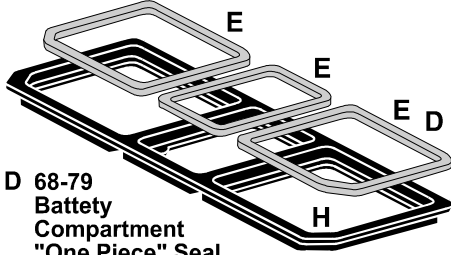

A 68-77 Door Vinyl Lift Loop 3 Piece Set				13.95
68-77 Black	9105401	68-72 Red	9105402	
68-70 Brite Blue	9105403	68 Dark Blue	9105404	
68 Dark Orange	9105405	68 Tobacco	9105406	
68-69 Gunmetal	9105407	68-69 Saddle	9105408	
69 Dark Green	9105409	70-71 Dark Green	9105413	
70-72 Dark Saddle	9105415	70-72 Light Saddle	9105410	
73-75 Medium Saddle	9105417	71-72 Dark Blue	9105414	
73 Dark Saddle	9105419	73-75 Oxblood	9105416	
74-75 Silver	9105420	73-75 Dark Blue	9105418	
76 Blue Green	9105424	74-75 Neutral	9105421	
76-77 Dark Brown	9105423	76 Blue Green	9105424	
76-77 Smoke Gray	9105425	76-77 Buckskin	9105426	
77 Dark Blue	9105428	77 Red	9105427	

B 68-77 Rear Loop Mounting 12 Piece Set				
Includes 3 machine screws, 3 nuts, 3 flat & 3 star washers. Mounts all 3 loops.				
				9105306 3.75
C 68-79 Steel Door Lift Tabs replaces Vinyl Loops.				
Paint to match interior. 9105302 6.50