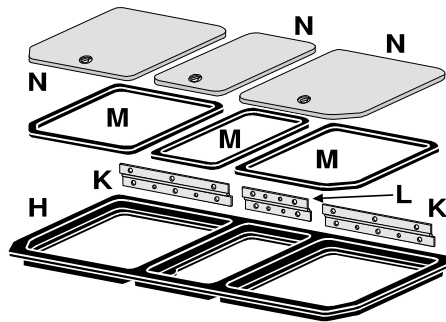

Note: 68-Early 79 has 3 doors;
Late 79-82 has 2 doors.

A 68-77 Door Vinyl Lift Loop 3 Piece Set				13.95
68-77 Black	9105401	68-72 Red	9105402	
68-70 Brite Blue	9105403	68 Dark Blue	9105404	
68 Dark Orange	9105405	68 Tobacco	9105406	
68-69 Gunmetal	9105407	68-69 Saddle	9105408	
69 Dark Green	9105409	70-71 Dark Green	9105413	
70-72 Dark Saddle	9105415	70-72 Light Saddle	9105410	
73-75 Medium Saddle	9105417	71-72 Dark Blue	9105414	
73 Dark Saddle	9105419	73-75 Oxblood	9105416	
74-75 Silver	9105420	73-75 Dark Blue	9105418	
76 Blue Green	9105424	74-75 Neutral	9105421	
76-77 Dark Brown	9105423	76 Blue Green	9105424	
76-77 Smoke Gray	9105425	76-77 Buckskin	9105426	
77 Dark Blue	9105428	77 Red	9105427	

B 68-77 Rear Loop Mounting 12 Piece Set				
Includes 3 machine screws, 3 nuts, 3 flat & 3 star washers. Mounts all 3 loops.				
				9105306 3.75
C 68-79 Steel Door Lift Tabs replaces Vinyl Loops.				
Paint to match interior. 9105302 6.50				

D 68-79 Battery Compartment "One Piece" Seal				
Not a straight strip of rubber, ours is <i>Die Cut in One Piece</i> for a perfect fit. 2333150 7.95				

E 68-79 Rear Compartment Seal 3 Piece Set for battery, center and jack enclosures. <i>Each die cut in One Piece for a Perfect Fit.</i> Helps dim annoying differential gear hum rear wheel road noises & jack rattles. 2333153 20.00				

F 68-79 Right Hand Lift-Out Liner <i>Select from...</i>				
Repro Fiber Liner	9105380			34.95
Authentic Wood Chip Liner	9105309			0.00
Molded Plastic liner with a Black Flocked interior lining.				
Repro Plastic Liner	9105305			36.50
Genuine GM Plastic Liner	9105303			0.00
Repro Cooler holds 6 cans & ice	9105391			0.00
68 Rear Storage Compartment Insulation 2 Piece Set				
Foil & Fiberglass material	9105378			59.50