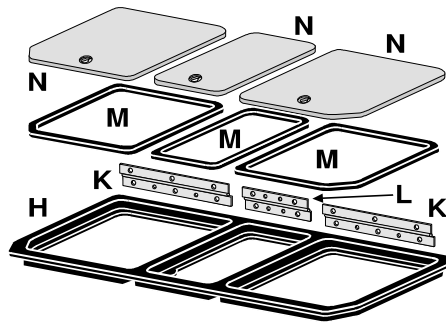

Note: 68-Early 79 has 3 doors;
Late 79-82 has 2 doors.

A 68-77 Door Vinyl Lift Loop 3 Piece Set				13.95
68-77 Black	9105401	68-72 Red	9105402	
68-70 Brite Blue	9105403	68 Dark Blue	9105404	
68 Dark Orange	9105405	68 Tobacco	9105406	
68-69 Gunmetal	9105407	68-69 Saddle	9105408	
69 Dark Green	9105409	70-71 Dark Green	9105413	
70-72 Dark Saddle	9105415	70-72 Light Saddle	9105410	
73-75 Medium Saddle	9105417	71-72 Dark Blue	9105414	
73 Dark Saddle	9105419	73-75 Oxblood	9105416	
74-75 Silver	9105420	73-75 Dark Blue	9105418	
76 Blue Green	9105424	74-75 Neutral	9105421	
76-77 Dark Brown	9105423	76 Blue Green	9105424	
76-77 Smoke Gray	9105425	76-77 Buckskin	9105426	
77 Dark Blue	9105428	77 Red	9105427	

B 68-77 Rear Loop Mounting 12 Piece Set				
Includes 3 machine screws, 3 nuts, 3 flat & 3 star washers. Mounts all 3 loops.				
				3.75
C 68-79 Steel Door Lift Tabs replaces Vinyl Loops.				
Paint to match interior.				
				6.50

D 68-79 Battery Compartment "One Piece" Seal
Not a straight strip of rubber, ours is *Die Cut in One Piece* for a perfect fit. 2333150 7.95

E 68-79 Rear Compartment Seal 3 Piece Set for battery, center and jack enclosures. *Each die cut in One Piece for a Perfect Fit.* Helps dim annoying differential gear hum rear wheel road noises & jack rattles. 2333153 20.00

F 68-79 Right Hand Lift-Out Liner <i>Select from...</i>				
Repro Fiber Liner	9105380			34.95
Authentic Wood Chip Liner	9105309			0.00
Molded Plastic liner with a Black Flocked interior lining.				
Repro Plastic Liner	9105305			36.50
Genuine GM Plastic Liner	9105303			0.00
Repro Cooler holds 6 cans & ice	9105391			0.00
68 Rear Storage Compartment Insulation 2 Piece Set				
Foil & Fiberglass material	9105378			59.50