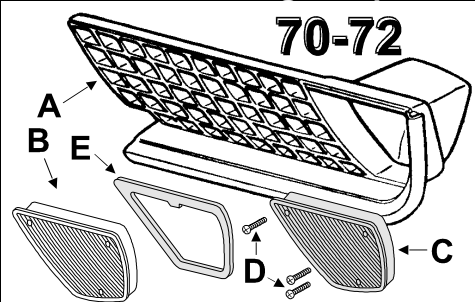

70-72 Parking Lamp

A 70-72 Parking Lamp Housing Includes lamp housing, socket & outer Chrome "honeycomb" grill.		
LH Parking Lamp Housing NOS	1266510	0.00
RH Parking Lamp Housing NOS	1266511	619.00
70-72 Parking Lamp Bulb Socket with Wire Leads to splice into your harness 2 reqd.	2575078	14.00