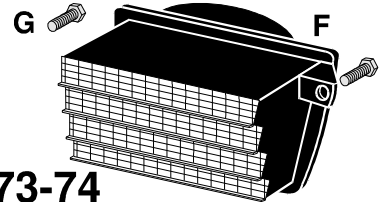

73-82 Parking Lamps

73-74 73-74 Lamp Bulb Socket & Wire Leads	2575078	14.00
F 73-74 Parking Lamps With Silver Edges On Lens LH Repro	2585414	75.00
RH Repro	2585415	75.00
LH NOS in Factory GM Bag	2585601	95.00
RH NOS in Factory GM Bag	2585602	95.00
G 73-74 Parking Lamp Mounting Screw 4 Piece Set Zinc plated. Does 1 car.	2585211	2.50