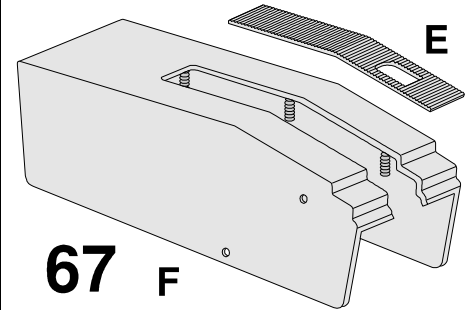

67 F

67 Parking Console Mounting Hardware. Does 1 car.

4 Piece Chrome Screw Set	4780104	2.25
Front Mounting U-Nut 4 Pieces Set	4780105	2.00
Rear Mounting Screw 2 Piece Set	4780106	1.75
Rear Mounting U-Nut 2 Piece Set	4780107	1.75
Slider Seal Mounting Nut 10 Pieces	4780108	3.00
Chrome U-Trim disc NOS	4780120	0.00

65-82 Mechanism & Shoes

65-82 OEM Brake Parts

Parking Brake Shoe Set Does 1 car	4779230	54.50
Shoe Anchor Pin 2 reqd OEM not repto	5400270	19.95
Shoe Anchor Pin Bolt OEM 2 reqd	4779210	8.50
Shoe Anchor Pin Plate 2 reqd	4779212	3.45
Star Wheel Adjuster Screw & Socket 2 reqd OEM not repto	4779218	39.90
Shoe Pull Back Spring upper with dual coils 2 reqd	4779214	5.00
Adjuster Screw Spring lower with single coil 2 reqd	4779216	4.00
LH Lever & Strut Assembly OEM	4779220	24.80
RH Lever & Strut Assembly OEM	4779222	24.00