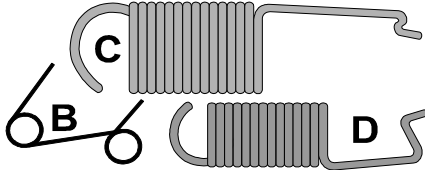

**Parking Brake Springs & Boot**

**A** 53-62 Parking Brake Return Spring  
The right repro - Ours is Black & has 127 coils just like factory ones. Others have less. 4779103 10.00

**B** 53-66 Parking Brake Handle Pawl Spring  
It produces that Click-Click-Click sound as you pull out the brake handle. 4779999 3.00