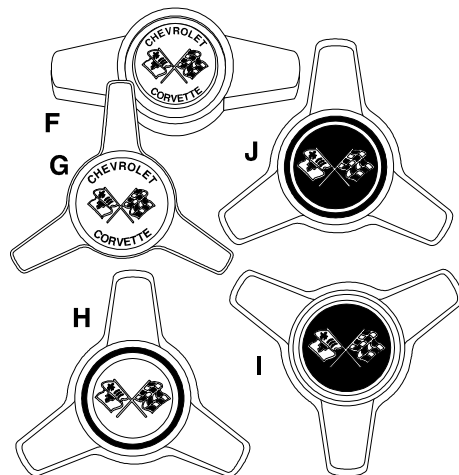

67 Rallye Wheel Center Cap without Ornament GM not reproduction	5858125	93.00
67 Rallye Wheel Trim Ring with mounting clips. GM not reproduction	5858127	200.00
68-72 Spoked Wheel Emblem	5858137	24.00
68-82 Rallye Center Cap GM not repro	5858140	170.00
68-82 Center Cap Ornament GM not repro	5858141	70.00
69-82 Trim Ring GM not repro	5858142	175.00
69-82 Trim Ring 4 Piece Set Chrome Import Repro with 360 degree mounting clips.	5858143	108.95

Tire Valve Stem Caps

Valve Stem Caps include 5 pieces and screw on to the tire valve stems. Screw Off to add air to your tires.		
53-59 Metal Valve Stem Cap 5 Piece Set	5900278	9.50
60-82 Plastic Valve Stem Cap 5 Piece Set says "Dill" as original	5900279	6.50
Vintage Air does 4 tires + spare, without current pollutants. Perfectly safe. Cannot be shipped by air.	2200111	9.95

DOT approved Tubeless Tires

B=BF Goodrich F=Firestone G=Goodyear				
55-64 670-15 Blackwall G	5900102	135.00		
55-64 670-15 Blackwall B	5900202	135.00		
56-60 670-15 2 11/16" Whitewall G	5900103	149.00		
56-60 670-15 2 1/12" Whitewall B	5900203	148.00		
61 670-15 2 1/4" Whitewall G	5900104	155.00		
62-64 670-15 1" Whitewall G	5900105	149.00		
62-64 670-15 1" Whitewall B	5900205	135.00		
65 775-15 7/8" Whitewall F	5900106	128.00		
66-67 775-15 5/8" Whitewall B	5900206	144.00		
65-66 775-15 Goldline F	5900107	146.00		
65-66 775-15 Goldline B	5900207	159.00		
67 775-15 Redline F	5900109	146.00		
67 775-15 Redline B	5900209	159.00		
F70-15 Redline F	5900110	179.00