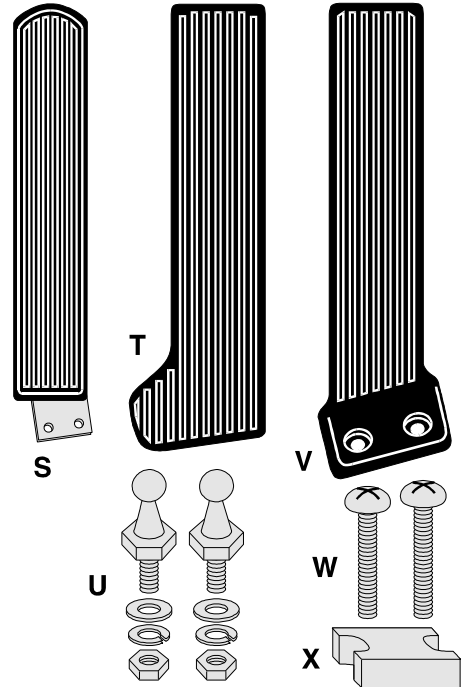

Motor Mount

- A** 53-62 Motor Mount 4 Piece Sets includes 2 large upper & 2 small lower mounts with steel inserts. **Does 1 car.**
Replacement Set without Part # or ribs 3027103 **42.50**
Repro Set with Ribs + Part Numbers 3027130 **49.95**
 55-62 Motor Mount Mounting Hardware **12 Piece** Kit with plated bolts, nuts, washers & spacers. **Does 1 car.**
 Kit **without** "WB2C" head marks 3027106 **16.00**
 Kit **with** "WB2C" bolt head marks. 3027112 **21.50**
 56-62 Front Engine Mount Water Pump **Bracket**
 Allows motor mounts to be attached to block.
 56-60 Bracket without Notch **Repro** 3027132 **80.00**
 61-62 Bracket with Notch **Repro** 3027134 **59.00**
 61-62 Bracket with Notch **NOS** 3027110 **99.00**
 56-62 Motor Mount Frame **Brackets** Pair
 These thick gauge steel stampings bolt to the frame side rails and accept the above motor mount 4 piece set. **Special Order Only** 3027101 **295.00**

Brake Pedal Springs

Authentic features include diameter, number of coils, hooked ends & authentic color coded. **Prevents the brake pedal from dragging.**

- P** 53-62 **Black** Return Spring 3451401 **6.75**
 53-62 Return Spring Oval Mounting Link 3451400 **12.50**
Q 63-66 **Black** Return Spring exc PB 3451402 **5.75**
R 67-81 **Orange** Return Spring 3451403 **5.75**

Gas Pedals

These Gas Pedals have the Authentic Ribbed Pattern with Deep Ribs for Sure No Slip Footing. **None of these are Universal Replacements.**

- S** 55-57 Gas Pedal with Hinge 3451100 **19.95**
T 58-62 Gas Pedal **Not \$20.** 3451103 **16.00**
 58-62 Pedal **Anti-Squeak** 3451101 **1.80**
U 58-62 Gas Pedal Mounting **Stud 8 Piece** Set
 Includes 2 Zinc plated studs plus 2 lock washers 2 flat washers and 2 nuts. **Does 1 car.**
Why Pay \$ 10 ?????? 3451102 **4.00**
V 63-67 Gas Pedal **Not \$20.** 3451104 **14.95**
 63-67 Gas Pedal **Anti-Squeak** 3451108 **1.80**
W 63-67 Gas Pedal Mounting **Screws** Pair 3451115 **1.95**
X 63-67 Gas Pedal **Spacer** 3451109 **4.45**