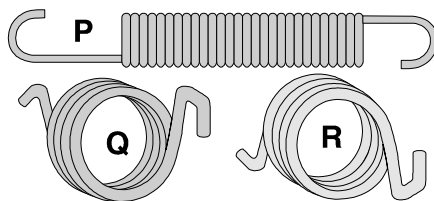

Brake Pedal Springs

Authentic features include diameter, number of coils, hooked ends & authentic color coded. **Prevents the brake pedal from dragging.**