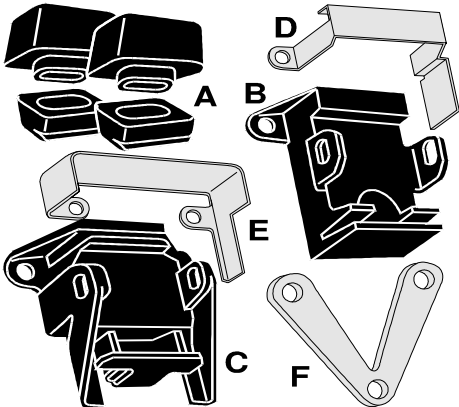

Motor Mount

- A** 53-62 Motor Mount 4 Piece Sets includes 2 large upper & 2 small lower mounts with steel inserts. **Does 1 car.**
Replacement Set without Part # or ribs 3027103 **42.50**
Repro Set with Ribs + Part Numbers 3027130 **49.95**
 55-62 Motor Mount Mounting Hardware **12 Piece** Kit with plated bolts, nuts, washers & spacers. **Does 1 car.**
 Kit **without** "WB2C" head marks 3027106 **16.00**
 Kit **with** "WB2C" bolt head marks. 3027112 **21.50**
 56-62 Front Engine Mount Water Pump **Bracket**
 Allows motor mounts to be attached to block.
 56-60 Bracket without Notch **Repro** 3027132 **80.00**
 61-62 Bracket with Notch **Repro** 3027134 **59.00**
 61-62 Bracket with Notch **NOS** 3027110 **99.00**
 56-62 Motor Mount Frame **Brackets** Pair
 These thick gauge steel stampings bolt to the frame side rails and accept the above motor mount 4 piece set. **Special Order Only** 3027101 **295.00**

- B** 63-69 Motor Mount with the authentic designs that will not interfere with the mounting of the ignition shields. **2 reqd** 3027114 **29.75**
C 70-82 Motor Mount the authentic locking style at less than 1/2 the General's price. **Why Pay \$ 66.55**
 Current Anchor Mount **Foreign 2 reqd.** 3027115 **24.50**
 Old Anchor Mount **USA 2 reqd.** 3027118 **0.00**
Big Block Motor Mount Heat Shields
 prevent heat transfer damage to the motor mounts
D 68-69 **427 Heat Shield** 3027116 **12.00**
E 70-74 **454 Heat Shield** 3027128 **12.00**
F 66-74 Big Block with AC Motor Mount **Shim**
 These Cadmium plated 1/8" thick steel shims, mount between the block & the motor mounts. They are essential to keep the carb float bowls level on all Air Conditioned Big Blocks. **2 reqd.** 3027122 **10.00**