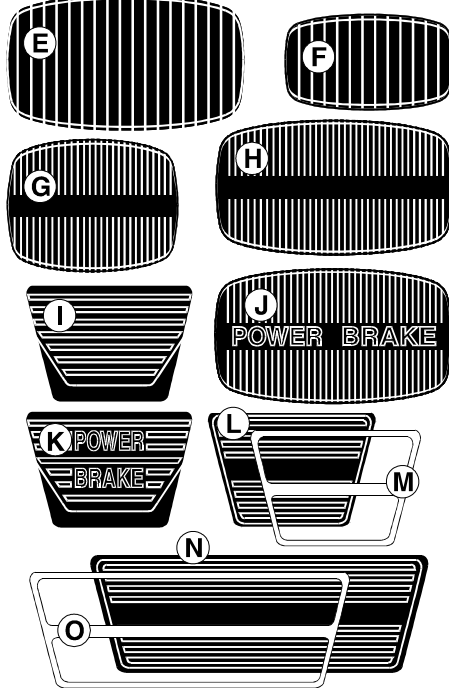

Brake & Clutch Pedal Covers

These have the Authentic Replica Ribbed Patterns with Deep Ribs for Sure No Slip Footing. Our Durable Rubber has a Wide Lip for a Secure Fit **None of these are Universal Replacements.**