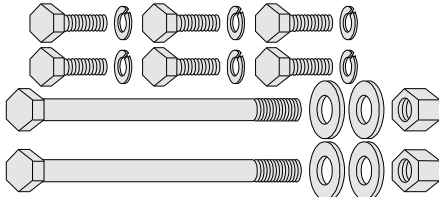

Motor Mount Hardware Kits

All kits include...
Grade 8 Hardness Mounting Bolts
Vibration Resistant Lock Nuts
All Hardware between Block & Frame
Each Kit Does One Car