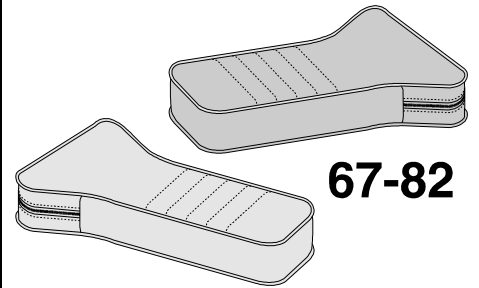

56-62 Flannel Car Cover	9881502	139.00
63-67 Flannel Car Cover	9881504	139.00
68-78 Flannel Car Cover	9881506	139.00
79-82 Flannel Car Cover	9881506	139.00

67-82 Center Armrest T-Cushion

67-82

This is the part that GM forgot to install on all 67-82 Corvettes. Once you have ever sat in a Corvette with a T-Cushion you will never be without one.