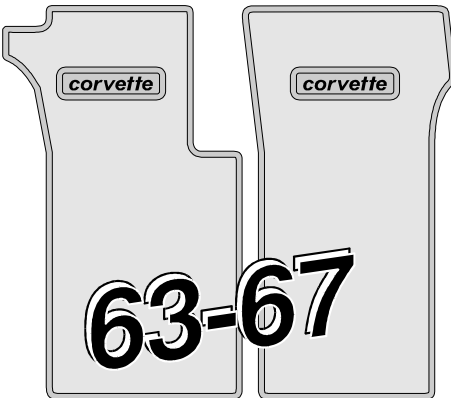

63-67

A Note about Color Match

Due to differences in dye lots and carpet suppliers and fading on your existing carpets, we can only guarantee an exact color match if floor mats and carpets are purchased at the same time.

68-82 Floor Mats

Protect your carpets with these custom contoured Mats that match your floor pan and include a matching color embossed Corvette Logo and sewn Bindings. The heavy Rubber Anti Skid Backing uses Heavy Rubber Spikes to prevent annoying slipping. Select 80/20 or Cut Pile.

68-76 80/20 Floor Mats 57.95 Pr

68-77 Black	1528147	68-72 Red	1528148
68-70 Brite Blue	1528149	68 Dark Blue	1528150
68 Tobacco	1528152	68-69 Saddle	1528154
69 Green	1528155	70 Green	1528157
70-72 Light Saddle	1528156	71-72 Dark Blue	1528160
70-72 Dark Saddle	1528161	73 Dark Saddle	1528165
73-75 Dark Blue	1528163	74-75 Silver	1528166
73-75 Medium Saddle	1528164	73-75 Oxblood	1528162
76 Dark Brown	1528169	76 Firethorn	1528168
76 Smoke Gray	1528172	76 Buckskin	1528171