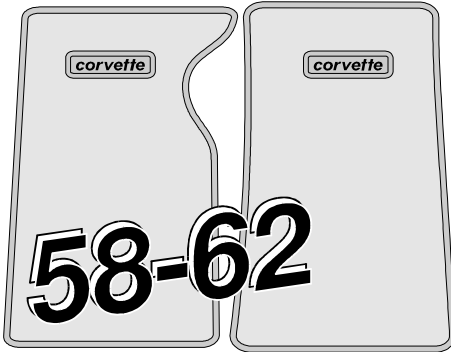

53-62 Floor Mats

Protect your carpets with these custom contoured Mats that match your floor pan & include a matching color embossed Corvette Logo & sewn Bindings. Heavy Rubber spikes on the thick Rubber Anti Skid Backing prevent annoying slipping. Select 80/20 Nylon Loop or Tuxedo.

58-62

**53-58 80/20 Mats
99.95 Pair**

53-55 Red	1528120
54-55 Beige	1528121
55 Green	1528122
56-57 Red	1528123
56-57 Beige	1528124
58 Blue	1528125
58 Charcoal	1528126
59-62 Black	1528127
58-62 Red	1528128
59-60 Frost Blue	1528129
59-60 Turquoise	1528130
61 Jewel Blue	1528131
61-62 Fawn Beige	1528132