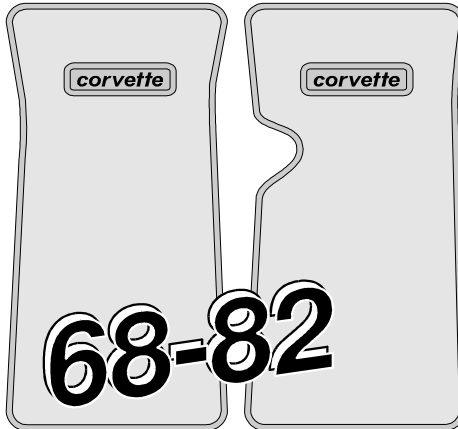

80/20 Rare Colored Mats Pr

68 Dark Orange	1528151	68-69 Gunmetal	1528153
71 Green	1528159	76 Blue Green	1528170

68-82

70-82 Cut Pile Mats 57.95 Pr

70-81 Black	1528253	70-72 Red	1528254
70 Green	1528257	70 Brite Blue	1528255
70-72 Light Saddle	1528256	71 Green	1528259
70-72 Dark Saddle	1528261	71-72 Dark Blue	1528260
73 Dark Saddle	1528265	73-75 Dark Blue	1528263
73-75 Oxblood	1528262	74-75 Silver	1528266
73-75 Medium Saddle	1528264	76 Firethorn	1528268
76 Blue Green	1528270	77 Dark Blue	1528274
76-77 Buckskin	1528271	77-81 Red	1528277
76-78 Dark Brown	1528269	78-80 Doeskin	1528278
76-77 Smoke Gray	1528272	78-81 Dark Blue	1528279
78 Pace Silver	1528281	78-80 Oyster	1528285
79 Green	1528284	80 Claret	1528286
81 Silver	1528288	81-82 Camel	1528289
82 Charcoal	1528291	82 Dark Blue	1528293
82 Silver Green	1528294	82 Red	1528290
82 Collector	1528295	82 Gray	1528292

Rare Colored C/Pile Mats Pr

78 Saffron	1828283	81 Cinnabar	1528287

Cotton Flannel Car Covers

These custom fitted covers are so soft they will not harm your paint finish. Plus Cotton Flannel will breathe and prevent condensation build up from damaging your paint finish. **Tip:** Never put a car cover on a dirty or dusty car - it may cause minute scratches. Car covers are not a substitute for a clean dry garage. Extended storage of your Vet Outdoors under a cover will ruin the paint.

56-62 Flannel Car Cover	9881502	139.00
63-67 Flannel Car Cover	9881504	139.00
68-78 Flannel Car Cover	9881506	139.00
79-82 Flannel Car Cover	9881506	139.00