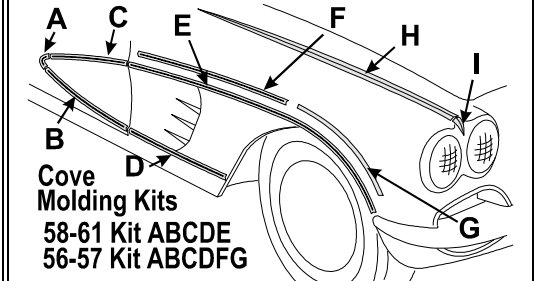

NOTE: the above illustration is a composite intended to represent all 56-62 models.

- 62 Cove Insert Aluminum Trim **Moldings** a nice reproduction with details. **Pair only** 8131138 355.00
- 62 Mount Kit w/ 6 Black screws, washers & nuts 8131137 4.00
- **H** 58-62 Long Top Fender **Moldings** with mounting studs on the backside. 2 reqd. O/S. **Pairs only** 8131150 208.00
- 58-62 Top Fender Molding **Mounting 22 Piece Kit** Self threading nuts. **Does 1 car.** 8131118 4.00
- **I** 61-62 Chrome Head Lamp Bezel **Tip** meets the above molding at the head lamp bezel. 2 reqd. 2722402 40.00

56-61 Cove Molding Mount Kits

56-61 **Factory Design 152 Piece** Mounting Kit with 36 NOS T-bolts, 36 flat and 36 lock washers, 36 nuts, 4 "Z" shaped retainers & 4 clip mounting screws. **Does 1 car** **Cost effective alternatives- see below.** 8131122 99.50

56-61 **Replacement 152 Piece** Mounting Kit an economical alternative this is the same as above except for the switch to 36 threaded molding clips, instead of those 36 costly "T" bolts. Also has 36 nuts, 36 flat & 36 lock washers, 4 "Z" bar retainers & 4 clip screws. **Does 1 car.** 8131121 35.00

Repro T-Bolt Kits with Washer and Nut.

- 56-57 **Repro Kit** with 36 T-bolts, nuts, washers 8131157 39.00
- 58-61 **Repro Kit** with 44 T-bolts, nuts, washers 8131158 45.00

Side Cove Molding Sets

- **58-61 Side Cove Molding 10 Piece Set** Includes A B C D E as described above. Includes 4 fender cove moldings & 4 door cove moldings, 2 cove molding end caps on the doors. **Does 1 car.** UPS O/S. **Complete Repro Molding Set** 8131156 449.00 **NOS Set** with repro Door End Caps 8131134 459.00
- **56-57 Side Cove Molding 12 Piece Set** Includes A B C D F G described above: 2 wheel well molding, 4 fender moldings, 4 door moldings & 2 cove molding end caps on the door. **Does 1 car** UPS O/S **Complete Repro Molding Set** 8131155 459.00 **NOS Molding Set** with repro Door End Caps and repro wheel well trim 8131119 449.00