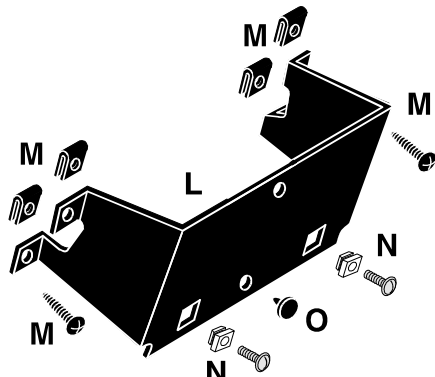

- 75-79 Front License **Bracket** stamped steel, painted Black NOS GM discontinued 7800141 49.00
- 75-79 Front License Bracket **Mounting 6 Piece Kit** includes 6 black plated sheet metal screws with hex washer heads. **Does 1 car.** 7800138 2.80

74-82 Rear License

- **P** 74-79 Rear License **Bracket** NOS 7801157 0.00
- **Q** 74-79 Rubber License **Bumper** 7801119 2.50
- **R** 74-82 Rear License Plate **Mounting 4 Piece Kit** with 2 slotted washer head screws & 2 square plastic push-in nuts. **Does 1 car.** 7801118 2.70
- **S** 74-82 Rear License Bracket **Mounting 4 Piece Kit** Includes 4 big flat head rivets. 7801140 2.20