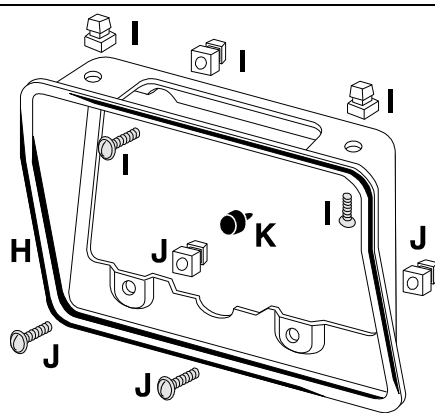

61-62 Rear License

- Rear License **Bumper** molded rubber. 7801119 2.50
- Rear License Plate **Mounting 4 Piece Kit** with 2 Truss head Screws & 2 Plastic Nuts. 7801138 2.50

63-67 Rear License

- A** 63-67 Rear License Bezel bright anodized Aluminum Note: these were never polished by hand originally. **repro from new supplier** 7801115 79.00 **repro from OEM supplier** 7801121
- B** 63-67 License Bezel **Mounting 8 Piece Kit** With 4 round plastic push-in nuts & 4 slotted washer head screws. **Does 1 car.** 7801117 3.50
- C** 63-67 Rear License Plate **Mounting 4 Piece Kit** With 2 slotted washer head screws & 2 square plastic push-in nuts. **Does 1 car.** 7801118 2.70
- D** 63-67 Rear License **Bumper** Molded rubber cushion. 7801119 2.50

68-73 Rear License

- H** 68-73 Rear License Bezel with Chrome Plating a nice foreign **Reproduction** Bezel 7801162 79.00
- I** 68-73 Rear License Bezel **Mounting 8 Piece Kit** With 4 slotted Washer head screws & 4 square plastic push-in nuts. **Does 1 car.** 7801154 3.75
- J** 68-73 Rear License Plate **Mounting 4 Piece Kit** With 2 slotted Washer head screws 2 square plastic push-in nuts. **Does 1 car.** 7801118 2.70
- K** 68-73 Rear License **Bumper** Molded rubber. 7801119 2.50