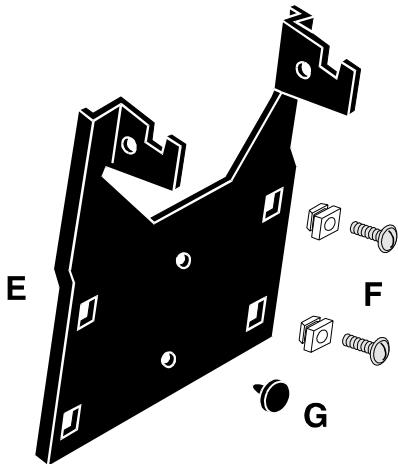

61-62 Rear License

- Rear License **Bumper** molded rubber. 7801119 2.50
- Rear License Plate **Mounting 4 Piece Kit** with 2 Truss head Screws & 2 Plastic Nuts. 7801138 2.50

63-67 Rear License

- A** 63-67 Rear License Bezel bright anodized Aluminum Note: these were never polished by hand originally. **repro from new supplier** 7801115 79.00 **repro from OEM supplier** 7801121
- B** 63-67 License Bezel **Mounting 8 Piece Kit** With 4 round plastic push-in nuts & 4 slotted washer head screws. **Does 1 car.** 7801117 3.50
- C** 63-67 Rear License Plate **Mounting 4 Piece Kit** With 2 slotted washer head screws & 2 square plastic push-in nuts. **Does 1 car.** 7801118 2.70
- D** 63-67 Rear License **Bumper** Molded rubber cushion. 7801119 2.50

68-72 Front License

- E** 68-72 Front License Plate **Bracket** stamped steel, painted Black *Select from...* GM NOS Bracket 7800133 43.50 **Repro** Bracket USA 7800633 21.00 **Repro** Bracket Foreign 7800635 19.95
- F** 68-72 License Plate **Mounting 8 Piece Kit** with 4 slotted Washer head screws & 4 square plastic push-in nuts. **Does 1 car.** 7800140 2.95
- G** 68-72 Front License **Bumpers** Molded rubber. **Does 1 car..** 7800145 3.95

68-73 Rear License

- H** 68-73 Rear License Bezel with Chrome Plating a nice foreign **Reproduction** Bezel 7801162 79.00
- I** 68-73 Rear License Bezel **Mounting 8 Piece Kit** With 4 slotted Washer head screws & 4 square plastic push-in nuts. **Does 1 car.** 7801154 3.75
- J** 68-73 Rear License Plate **Mounting 4 Piece Kit** With 2 slotted Washer head screws 2 square plastic push-in nuts. **Does 1 car.** 7801118 2.70
- K** 68-73 Rear License **Bumper** Molded rubber. 7801119 2.50