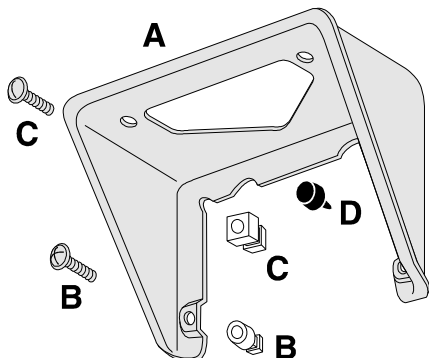

61-62 Rear License

- Rear License **Bumper** molded rubber. 7801119 2.50
- Rear License Plate **Mounting 4 Piece Kit** with 2 Truss head Screws & 2 Plastic Nuts. 7801138 2.50

63-67 Rear License

- A** 63-67 Rear License Bezel bright anodized Aluminum Note: these were never polished by hand originally. **repro from new supplier** 7801115 79.00 **repro from OEM supplier** 7801121
- B** 63-67 License Bezel **Mounting 8 Piece Kit** With 4 round plastic push-in nuts & 4 slotted washer head screws. **Does 1 car.** 7801117 3.50
- C** 63-67 Rear License Plate **Mounting 4 Piece Kit** With 2 slotted washer head screws & 2 square plastic push-in nuts. **Does 1 car.** 7801118 2.70
- D** 63-67 Rear License **Bumper** Molded rubber cushion. 7801119 2.50

68-72 Front License

- E** 68-72 Front License Plate **Bracket** stamped steel, painted Black *Select from...* GM NOS Bracket 7800133 43.50 **Repro** Bracket USA 7800633 21.00 **Repro** Bracket Foreign 7800635 19.95
- F** 68-72 License Plate **Mounting 8 Piece Kit** with 4 slotted Washer head screws & 4 square plastic push-in nuts. **Does 1 car.** 7800140 2.95
- G** 68-72 Front License **Bumpers** Molded rubber. **Does 1 car..** 7800145 3.95

68-73 Rear License

- H** 68-73 Rear License Bezel with Chrome Plating a nice foreign **Reproduction** Bezel 7801162 79.00
- I** 68-73 Rear License Bezel **Mounting 8 Piece Kit** With 4 slotted Washer head screws & 4 square plastic push-in nuts. **Does 1 car.** 7801154 3.75
- J** 68-73 Rear License Plate **Mounting 4 Piece Kit** With 2 slotted Washer head screws 2 square plastic push-in nuts. **Does 1 car.** 7801118 2.70
- K** 68-73 Rear License **Bumper** Molded rubber. 7801119 2.50