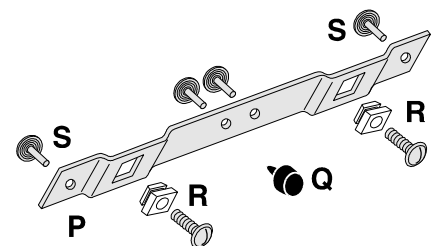

- **T** 80-82 Rear License **Bracket 2 reqd.** 7801160 disc

56-62 Exterior Moldings

- **A** 56-61 Door End **Cap Molding** a nice USA SS Reproduction 2 reqd 8131127 21.00
- **NOS moldings are in the GM Sealed Bags.**
- **B** 56-61 LH Lower Door 8131160 38.00 8131128 44.00
- 56-61 RH Lower Door 8131161 38.00 8131129 44.00
- **C** 56-61 LH Upper Door 8131162 38.00 8131125 44.00
- 56-61 RH Upper Door 8131163 38.00 8131126 44.00
- **D** 56-61 LH Lower Fender 8131164 38.00 8131130 44.00
- 56-61 RH Lower Fender 8131165 38.00 8131131 44.00
- **E** 58-61 LH Upper Fender 8131153 110.00 8131132 175.00
- 58-61 RH Upper Fender 8131154 110.00 8131133 175.00
- **F** 56-57 LH Upper Fender 8131151 88.00 8131123 150.00
- 56-57 RH Upper Fender 8131152 88.00 8131124 150.00
- **G** 56-57 LH & RH Wheel Well Moldings **Pair only** these are Beautiful reproductions 8131120 48.00

NOS Overstock Special B+C+D 6 Piece Set includes LH&RH moldings as listed above 8131159 219.00