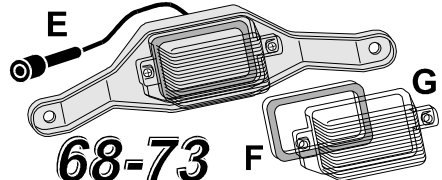

74 License **Lamp** Housing+Lens **Repro** 2700505 **22.00**

74 License **Lamp** Housing+Lens **NOS** 2700501 **60.00**

74- Lamp Bulb Socket & Wire Leads 2575090 **7.50**

74-82 Lamp Mounting **Screws** Pair use 2 pair on 74. 2700499 **1.80**

75-82 Lamp Bulb Socket & Wire Leads 2575088 **8.50**

75-82 License or 78-82 Spare Tire **Lamp** *Select from...*

Current GM part Made in Korea. *Yes made in Korea & it's molded in surface.* 2700601 **14.50**

NOS old discontinued lamp *Made in U.S.A. & it's molded "Made In U.S.A."* 2700603 **75.00**

Side Marker Lamps

68-82 Side Marker Lamp **Bulb Socket** with Wire Leads to splice into your harness **4 reqd** 2575088 **7.50**

A 68-69 **Bracket 4 Piece** Set 2575097 **26.00**

B 68-69 Side Marker Lamp **Gasket 4 Piece** Set Die cut gray foam. 2575100 **6.00**

68-69 Lamp Mounting **8 Piece** Nut Set 2575095 **3.00**