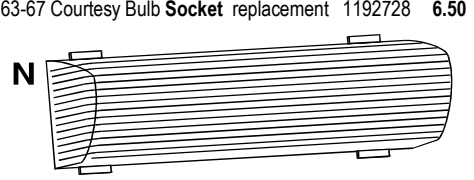

O 74-82 White Dome **Lens** 1192715 **4.95**

74-82 Courtesy Lamp **Bulb** 1192740 **2.70**

74-82 Lamp **Housing** 1192738 **29.95**

74-82 Housing Mounting **Screws** Pair 1192736 **1.75**

77-78 Courtesy Lamp Delay Timer **Relay** 1192768 **Disc**

78-82 Courtesy Lamp Delay Timer **Relay** 1192772 **Disc**

77 Courtesy Lamp **Harness** 2515322 **30.00**

78 Courtesy Lamp Harness with **Timer** Located to the LH of the Steering Column 2515323 **30.00**

the RH of the Glove Box 2515324 **30.00**