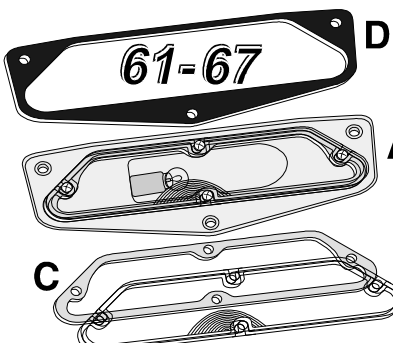

License Lamp

- 53-55 License Lens **Gasket** Die cut Black sponge rubber.
  One piece, not a strip with a seam. 7801107 **12.00**
- 56-57 License Lamp Wire **Grommet** 2 reqd 2700200 **11.65**
- 58-60 License Lamp Wire **Grommet** 2 reqd 9760110 **3.50**
- 56-60 License Lamp Harness with steel & copper bulb receptacle socket & tubing with pigtail leads. These are separate and *Not included with Rear Wiring Harnesses.*
- 56-57 License Lamp **Harness** Pair 1309301 **22.00**
- 58-60 License Lamp **Harness** Pair 1309302 **22.00**

56-60 License Lamp Lens **Gaskets** Die cut Gray closed cell sponge rubber. **Does 1 car.**
2700207 **3.50** Pair

61-62 License Lamp **Assembly** **TIP** if your bulb socket is missing or rusted - use the 63-67 lamp below which includes this socket, since this socket is not included with this 61-62 license lamp 2700298 **94.00**

A 63-67 License Lamp **Assembly** with bulb socket & wire lead. 2700300 **95.00**

B 61-67 Clear Plastic **Lens USA** not China 2700301 **19.95**

C 61-67 Lens **Gasket** *Select from...*

Die cut **Gray** sponge gasket. 2700302 **3.50**

Die cut **White** foam gasket. 2700305 **6.00**

D 61-67 Lamp Housing to Body **Gasket** Die cut Black sponge rubber. 2700304 **4.25**

61-67 Lamp **Mounting 16 Piece** Kit Includes 4 screws, 4 nuts, 4 flat washers and 4 star washers. **Does 1 car.** 2700303 **3.50**

E 68-71 License **Lamp** Assembly with Fiberoptic With housing, lens, gasket, lens screws, bulb socket & wire lead. **Repro** 2700392 **51.70**

E 72-73 License **Lamp** Assembly without Fiberoptic With housing, lens, gasket, lens screws, bulb socket & wire lead. *Select from...*

Repro 2700396 **44.95**

NOS in the GM box 2700401 **69.95**

F 68-73 License Lens **Gasket** Die cut Gray sponge rubber. 2700402 **2.50**

G 68-73 License **Lens** only USA not China 2700404 **16.75**

68-73 License Lamp **Mounting 4 Piece** Kit with 3 screws & 1 star washer. 2700494 **2.50**