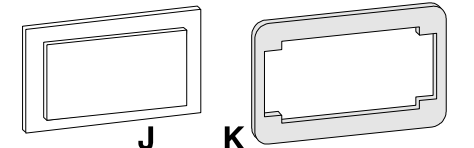

Courtesy Lamp

56-57 Courtesy Lamp Extension **Harness** includes all 4 leads 1192714 **14.00**

J 58-62 Courtesy **Lens** White molded plastic 1192706 **10.75**

K 58-62 Courtesy Lens Mounting **Gasket** Die cut Tan fiber. It's a real part 1192709 **4.00**

58-62 Lamp Mounting **Screws** Pair 1192707 **1.70**

58-62 Courtesy Lamp **U-Nuts** Pair 1192711 **1.95**

58-62 Courtesy Lamp **Socket** with wire leads and plastic connector. 1192705 **15.95**

55-62 Courtesy Lamp **Bulb** 1192730 **2.50**

53-62 Courtesy Switch Mounting **Gaskets** *Select from...*

L **Replacement** Courtesy Gaskets Thin Rubber 1192708 **2.50** Pair

M **Authentic THICK** Courtesy Gaskets Thick Tan Fiber 1192718 **4.50** Pair

53-62 Courtesy Switch Mounting **Screw 4 Piece** Set **Does 1 car.** 1192717 **2.00**

63-67 Courtesy or Dome Lamp **Bulb** **3 reqd.** 1192730 **2.50**

63-67 Door Jamb Courtesy **Switch 2 reqd** 1192712 **13.75**

N 63-73 Courtesy **Lens** except 1968 White molded plastic 1192710 **7.50**

63-73 Courtesy Lens **Housing** except 1968 Chrome plated without bulb socket. 1192713 **35.75**

63-67 Courtesy Bulb **Socket** replacement 1192728 **6.50**

68-73 Luggage Compartment Bulb **1 reqd** 1192730 **2.50**

68-77 Front Courtesy Bulb **2 reqd** 1192732 **1.75**

68 Only Courtesy Lamp **Lens** 1192829 **24.95**

68 Coupe Dome Lamp **Harness** 2515275 **25.95**

68 Convertible Dome Lamp **Harness** 2515276 **19.00**

Repro of above 1192729 **0.00**

68-77 Courtesy Bulb **Socket** replacement 1192728 **6.50**