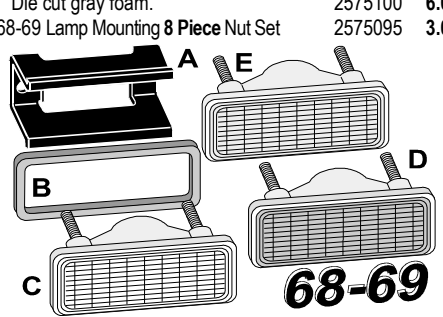

C 68 **Clear** Front Lamp *Select from...*

NOS in the GM bag 2575101 **35.00**

USA Repro 2575140 **33.00**

*Good replacement China 2575131 **10.00**

D 68-69 **Red** Rear Lamp *Select from...*

USA Repro 2575144 **33.00**

*Good replacement China 2575132 **10.00**

E 69 **Yellow** Front Lamp *Select from...*

NOS in the GM bag 2575103 **29.95**

USA Repro 2575142 **33.00**

*Good replacement China 2575133 **10.00**

*Replacement 68-69 Marker lamps require re- using your metal trim band and rear mounting studs.

C+D 68 **USA Repro** Marker Lamp Set 2575150 **129.95**

D+E 69 **USA Repro** Marker Lamp Set 2575152 **129.95**

MH = Chromed Zinc Metal Lamp Housing as original

70-72 Front & Rear Lamp **4 Piece** Set 2575158 **224.00**

73-74 Front & Rear Lamp **4 Piece** Set 2575160 **219.00**

F 70-72 **LH** Front Lamp Assy **MH** 2575104 **55.75**

70-72 **RH** Front Lamp Assy **MH** 2575105 **55.75**

F 73- Early 74 **LH** Front Lamp **MH** 2575154 **54.75**

73- Early 74 **RH** Front Lamp **MH** 2575156 **54.75**

G 70-Early 74 **LH** Rear Lamp Assy **MH** 2575106 **55.75**

70-Early 74 **RH** Rear Lamp Assy **MH** 2575107 **55.75**

70-74 Lamp Mounting **8 Piece** Nut Set 2575096 **2.50**

H 73-79 **LH** Front Lamp Assy ***** 2575108 **36.50**

73-79 **RH** Front Lamp Assy ***** 2575109 **36.50**

*On 73-74 the above lamps are *plastic* replacements

74-79 **Frt** Lamp Mounting Nut **4 Piece** Set 2575127 **2.00**

I Late 74-82 **LH** Rear Lamp Assembly 2575110 **40.00**

Late 74-82 **RH** Rear Lamp Assembly 2575111 **40.00**

74-82 **Rr** Lamp Mounting Nut **4 Piece** Set 2575125 **2.00**

80-82 Front Side Marker & Cornering **Lamp**

NOS LH 2575117 **90.00** RH 2575118 **75.00**

LH & RH **Frt** Lamp Assy's **Repro** Pair 2575119 **95.00**

80-82 Front Lamp Ornamental Grill like **Cover**

LH Lamp Cover only 2575121 **30.00**

LH+RH Lamp Covers Pair **NOS** 2575122 **75.00**

80-82 Lamp Mounting **Nut 4 Piece** Set 2575125 **2.00**