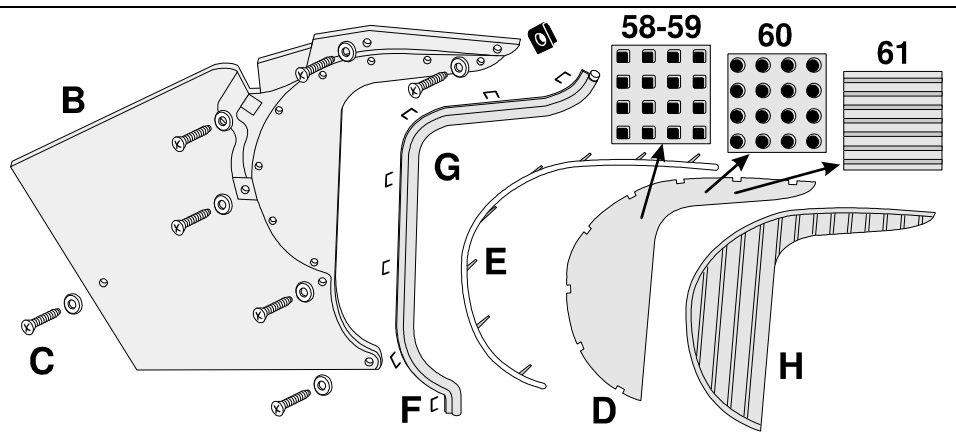

G 58 Kick Winlace Only <i>Pebble Grain</i> Pair		32.90

58 Deluxe Kick Panel includes painted fiberglass kick panels with sheet metal, chrome trim and winlace attached - Ready to Install. Pair **418.00**

	Pairs	Winlace Only	Deluxe Kicks
Charcoal	1281208	32.90	1283208 418.00
Red	1281209	32.90	1283209 418.00
Blue	1281210	32.90	1283210 418.00

G 59-62 Kick Winlace Only <i>Seville Grain</i> Pair		22.50

Black	1281211	Red	1281212
Turquoise	1281213	Frost Blue	1281214
Jewel Blue	1281215	Fawn Beige	1281216

59-61 Deluxe Kick Panels includes painted fiberglass kick panels with 59, 60 or 61 sheet metal, chrome trim and winlace attached - Ready to Install. Pair **395.00**

	Deluxe Pair	59	60	61
Black	1283211	1283221	1283231	
Red	1283212	1283222	1283232	
Turquoise	1283213	1283223		
Frost Blue	1283214	1283224		
Jewel Blue			1283233	
Fawn Beige			1283234	

H 62 Kick Panel Inserts Pair		59.90

62 Deluxe Kick Panels includes painted fiberglass kick panels with vinyl inserts, chrome trim and winlace attached - ready to install. Pair **395.00**

	Pairs	Inserts Only	Deluxe Kicks
62 Black	1281217	59.90	1283237 395.00
62 Red	1281218	59.90	1283238 395.00
62 Fawn Beige	1281219	59.90	1283239 395.00