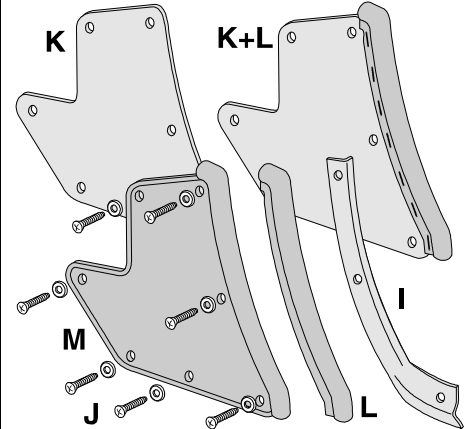

63-67 Kick Panels

I 63-67 Kick Panel Edge **Steel Trim**
Die Stamped Steel. *Paint as required.* **10.75**

63-64 LH Trim	1280429	63-64 RH Trim	1280430
65-67 LH Trim	1280433	65-67 RH Trim	1280434

63-64 LH+RH Kick Panel Trim Pair	1280406	19.25
65-67 LH+RH Kick Panel Trim Pair	1280407	19.25

J Kick Panel Mounting Kits

Includes Chrome trim screw & trim washers.		
63-65 Kick 14 Piece Mounting Kit	1280438	4.00
65-67 Kick 12 Piece Mounting Kit	1280439	3.95

K 63-64 Kick Panel Boards Pair	1280436	14.50
K 65-67 Kick Panel Boards Pair	1280437	14.50

L Kick Panel Winlace Only Pair		
Madrid Vinyl with Rubber Inner Core.		14.00

K+L Kick Panel ABS Boards with Winlace Pair		
As above with winlace stapled on boards.		32.75

M Kick Panel with Carpet, Boards & Winlace		
Complete assembly with attached carpet & binding & stapled on winlace. Pair		49.50

	Winlace Only	Winlace & Boards	Winlace Carpets & Boards
Priced per Pair	14.00	32.75	49.50
63-64 Black	1281230	1281225	1281220
63-64 Red	1281231	1281226	1281221
63-64 Saddle	1281232	1281227	1281222
63-64 Navy	1281233	1281228	1281223
64 Silver	1281234	1281229	1281224
65-67 Black	1281255	1281245	1281235
65-67 Red	1281256	1281246	1281236
65-67 Brite Blue	1281257	1281247	1281237
65-66 Saddle	1281258	1281248	1281238
65-66 Silver	1281259	1281249	1281239
65-67 Green	1281260	1281250	1281240
65 Maroon	1281261	1281251	1281241
66 Navy	1281262	1281252	1281242
67 Dark Saddle	1281263	1281253	1281243
67 Teal Blue	1281264	1281254	1281244