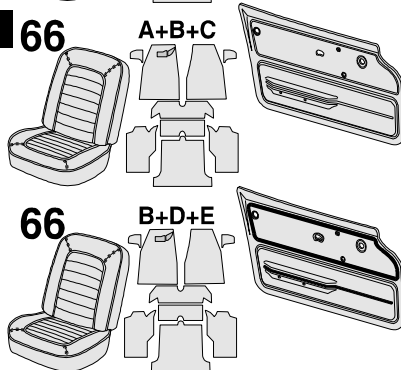

1966 Packages

A Vinyl Seat Covers	Pg 213
B Molded 80/20 Carpet	Pg 211
C Molded Door Panels	Pg 207
D Deluxe Door Panels with Attached Trim	Pg 207
E Leather Seat Covers	Pg 214
66 A+B+C	9898133 877.00
66 A+B+D	9898258 1137.00
66 B+C+E	9898136 1067.00
66 B+D+E	9898259 1327.00