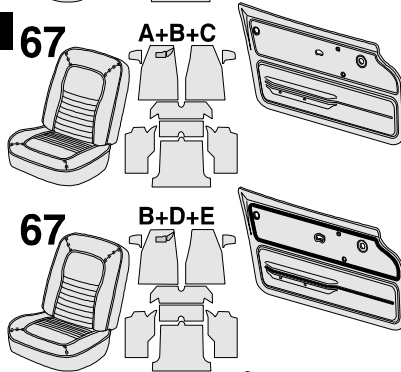

1967 Packages

A Vinyl Seat Covers	Pg 213
B Molded 80/20 Carpet	Pg 211
C Molded Door Panels	Pg 207
D Deluxe Door Panels with Attached Trim	Pg 207
E Leather Seat Covers	Pg 214
67 A+B+C	9898134 877.00
67 A+B+D	9898261 1137.00
67 B+C+E	9898137 1067.00
67 B+D+E	9898262 1327.00