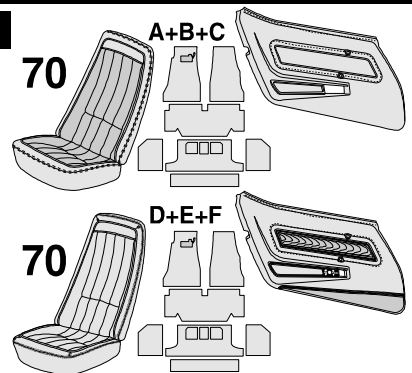

1970 Packages

A Vinyl Seat Covers	Pg 214
B 80/20 Molded Carpet with Jute on the Front	Pg 212
C Molded Door Panels	Pg 208
D Cut Pile Molded Carpet With Jute on the Front	Pg 212
E Deluxe Door Panels with Attached Trim	Pg 208
F Leather Seat Covers	Pg 215
70 A+B+C	9898144 837.00
70 C+D+F	9898151 945.00
70 D+E+F	9898158 1339.00