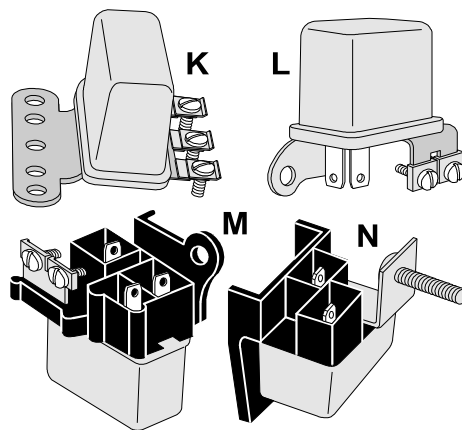

Horn Relay, Mount, Conn

These are genuine Delco brand, but may appear different than the drawings shown below.

NOT RETURNABLE if Factory Seal Broken

Horn Relays...	Delco	Aftermarket
K 55-62 Relay	2822105 25.50	2822126 24.50
L 63-66 Relay	2822106 43.00	2822127 40.50
M 67-71 Relay	2822107 65.00	2822128 61.75
N 72-73 Relay	2822108 65.00	
74-78 Relay	2822109 14.75	2822129 14.00
79-89 Relay	2822110 12.90	2822130 12.00

Horn Relay Mount and Connector

55-62 Horn Relay Mounting Screws	2822112	2.20
63-66 Horn Relay Wire Harness Plastic Connector		
T style 2 wire female connector prevents hooking wires up backwards (wires not included)	2822125	6.50
63-67 Horn Relay Mounting Screw	2822114	1.00
67-71 Horn Relay Mounting 3 Piece Kit includes NOS		
"T" Bolt plus 2 big head Aluminum rivets. 8846118	8846118	63.00
72-73 Horn Relay Mounting 4 Piece Kit with 2 rubber well nuts & 2 screws. Does 1 car.	2822118	3.75