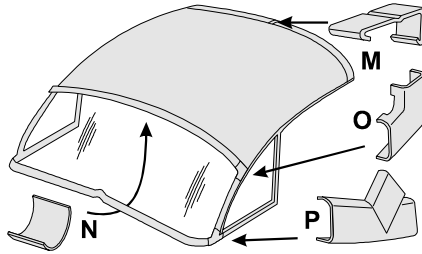

Hardtop Mount Gasket Kits

1. Prevent Paint Scratches & Water Leaks. **Does 1 car.**
- 56-60 KIT 3 pieces "C" 1334604 **2.95**
- 61-62 KIT 4 pieces "C" 1334607 **3.75**
- 63-75 KIT 2 each "C" "G" "I" 1334608 **4.70**

Hardtop Plexiglas Windows

- 56-60 Hardtop Side Windows
  Authentic **Specify Date Code.** Pair 1120405 **72.50**
  Replacement Side Windows Pair 1120406 **78.75**
- 56-60 Rear Window Plexiglas
  Specify Date Code. UPS O/S 1120408 **309.00**
- 61-62 Hardtop Side Window
  Authentic **Specify Date Code.** Pair 1120410 **72.50**
  Replacement Side Windows Pair 1120407 **78.75**
- 61-62 Rear Window Plexiglas **Repro**
  Specify Date Code. UPS O/S 1120413 **309.00**
- 61-62 Rear Window Plexiglas **NOS GM**
  in factory GM Box. UPS O/S 1120411 **349.00**
- 63-67 Rear Window Plexiglas **Repro**
  Specify Date Code. UPS O/S 1120414 **309.00**
- 63-67 Rear Window Plexiglas **NOS GM**
  in factory GM Box. UPS O/S 1120415 **500.00**

Front Or Nose Emblems

- 53-55 Front Emblem 8055106 **105.00**
- 56-57 Front or Rear Emblem *Select from...*
3. Emblem Quality **Repro** 8055107 **47.25**
4. Emblem **NOS** 8055104 **75.00**
- 56-57 Emblem Chrome Bezel 8055108 **36.50**
- 56-57 Bezel Mounting Rubber Seal 8055115 **2.95**
7. **A** 58-62 Chrome Emblem Bezel *Select from...*
8. Bezel Quality **Repro** 8055134 **39.00**
9. Bezel **NOS** 8055111 **42.50**
10. **B** 58-62 Bezel Mounting Gasket
    Die cut Black closed cell sponge rubber, helps prevent water leak damage to your emblems.
    58-60 **2 reqd.**; 61-62 **1 reqd.** 8055113 **2.95**
11. **C** 58-62 Round Silver Emblem 8055109 **0.00**
12. **C** 58-62 Round Gold Emblem 8055110 **64.75**
13. **D** 58-62 Emblem Backing Plate *Select from...*
- 58-61 Silver Backing Plate **Repro** 8055135 **26.00**
- 58-61 Silver Backing Plate **NOS** 8055112 **39.50**
16. 62 Black Backing Plate **Repro** 8055136 **28.50**