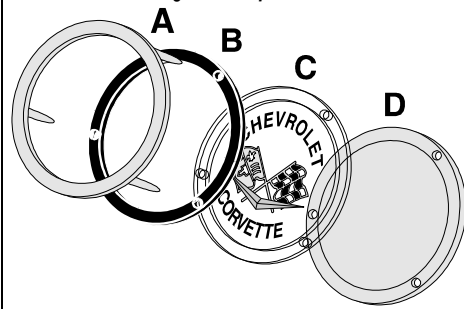

56-75 Hardtop Side Mount Hardware

1. **A** 56-75 Washer Head Hardtop Mount Bolt
   Stainless Steel bolts have an integral hex washer head.
   Hex Hardtop Bolts **Repro** 2-4 reqd. 1334601 **4.50**
   Hex Hardtop Bolts **NOS** 2-4 reqd. 1334606 **6.00**
2. **B** 56-75 Round Mount Nut on the Deck Lid
   Stainless Steel nuts are threaded both inside & outside.
   Hardtop Nut **Repro** 2-4 reqd. 1334627 **6.45**
   Hardtop Nut **NOS** 2-4 reqd. 1334605 **16.00**
3. **C** 56-75 Hardtop Mount Nut Rubber Washer
   Prevents scratches in the paint & damage from water leaks. Pair. 1-2 pair reqd. 1334603 **2.00**
4. **D** 56-75 Hardtop Mounting Bolt Jamb Nuts
   Mounts round nut. Pair. 1-2 pair reqd. 1334602 **3.50**

63-67 Hardtop Rear Mount Hardware

1. **E** 63-75 Round Head Chrome Hollow Mounting Bolt
   Chrome Bolt **Repro** 2 reqd 1334612 **4.00**
   Chrome Bolt **NOS** 2 reqd 1334622 **7.50**
2. **F** 63-75 Mounting Bolt Plastic Bumper mounts in the above Hollow bolts to prevent deck lid paint scratches.
   Plastic Bumper Pair **Repro** 1334611 **6.50**
   Plastic Bumper Pair **NOS** 1334621 **12.50**
3. **G** 63-75 Mounting Bolt Rubber Washer
   Prevent water leak damage. Pair 1334624 **2.00**
4. **H** 63-75 Stainless Bezel bend the 3 tabs over to install.
   Bezel **Repro** 2 reqd 1334629 **6.45**
   Bezel **NOS** 2 reqd. 1334623 **22.50**
5. **I** 63-75 Bezel Mounting Gaskets
   Prevent paint scratches & leaks. Pair 1334625 **2.00**
6. **J** 63-75 Round Head Bolt Mounting Kit
   Includes 2 large flat steel washers & 2 steel wing nuts.
   Does 1 car. 1334626 **2.50**

63-75 Hardtop Snap-In Plugs

1. **K** These Stainless steel plugs fill the holes in the deck lid, when the hardtop is removed. **Does 1 car.**
   1334630 **3.95** Pair

Hardtop Mounting Kits

These kits include the Repro parts as required.

Individual List			
56-60	12 Piece Kit	ABCD	$ 44.40 1334680 34.50
61-62	16 Piece Kit	ABCD	$ 59.20 1334681 39.50
63-67	20 Piece Kit	ABCDEGIJ	$ 60.45 1334682 34.50
68-75	13 Piece Kit	ABCDEGIJ	$ 45.00 1334683 32.50