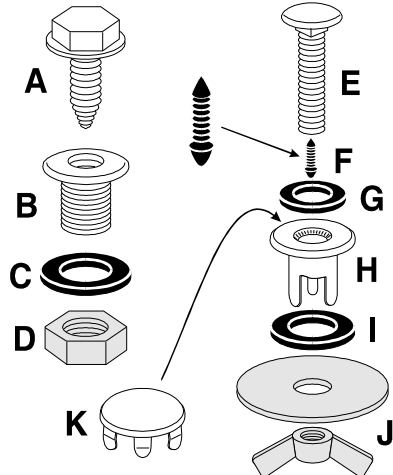

56-75 Hardtop Side Mount Hardware

- A** 56-75 Washer Head Hardtop Mount Bolt
Stainless Steel bolts have an integral hex washer head.
 Hex Hardtop Bolts **Repro** 2-4 reqd. 1334601 **4.50**
 Hex Hardtop Bolts **NOS** 2-4 reqd. 1334606 **6.00**
- B** 56-75 Round Mount Nut on the Deck Lid
Stainless Steel nuts are threaded both inside & outside.
 Hardtop Nut **Repro** 2-4 reqd. 1334627 **6.45**
 Hardtop Nut **NOS** 2-4 reqd. 1334605 **16.00**
- C** 56-75 Hardtop Mount Nut Rubber Washer
 Prevents scratches in the paint & damage from water leaks. Pair. 1-2 pair reqd. 1334603 **2.00**
- D** 56-75 Hardtop Mounting Bolt Jamb Nuts
 Mounts round nut. Pair. 1-2 pair reqd. 1334602 **3.50**

63-67 Hardtop Rear Mount Hardware

- E** 63-75 Round Head Chrome Hollow Mounting Bolt
 Chrome Bolt **Repro** 2 reqd 1334612 **4.00**
 Chrome Bolt **NOS** 2 reqd 1334622 **7.50**
- F** 63-75 Mounting Bolt Plastic Bumper mounts in the above Hollow bolts to prevent deck lid paint scratches.
 Plastic Bumper Pair **Repro** 1334611 **6.50**
 Plastic Bumper Pair **NOS** 1334621 **12.50**
- G** 63-75 Mounting Bolt Rubber Washer
 Prevent water leak damage. Pair 1334624 **2.00**
- H** 63-75 Stainless Bezel bend the 3 tabs over to install.
 Bezel **Repro** 2 reqd 1334629 **6.45**
 Bezel **NOS** 2 reqd. 1334623 **22.50**
- I** 63-75 Bezel Mounting Gaskets
 Prevent paint scratches & leaks. Pair 1334625 **2.00**
- J** 63-75 Round Head Bolt Mounting Kit
 Includes 2 large flat steel washers & 2 steel wing nuts.
Does 1 car. 1334626 **2.50**

63-75 Hardtop Snap-In Plugs

- K** These Stainless steel plugs fill the holes in the deck lid, when the hardtop is removed. **Does 1 car.**
 1334630 **3.95** Pair

Hardtop Mounting Kits

These kits include the Repro parts as required.