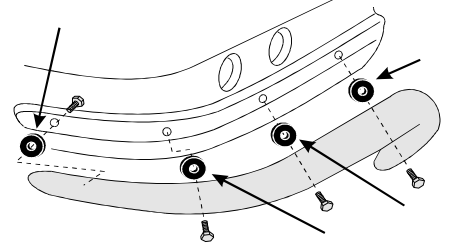

- 58-60 Paint Saver **8 Piece Set** 7833901 **4.00**
- 61-62 Paint Saver **16 Piece Set** 7833902 **8.00**
- 63-67 Paint Saver **12 Piece Set** 7833903 **6.00**
- 68-72 Paint Saver **8 Piece Set** 7833904 **4.00**

Bumper Mounting Kits

Compare our Standard Features
All Zinc Plated Hardware
Not oiled unplated
All Grade 5 Hardware
Not weaker ungraded
Mounts the Bumpers, License Bar, Bumperettes & all the Brackets too
Not just the bumpers only!