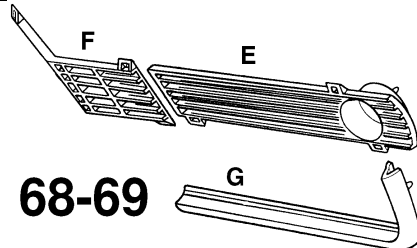

68-72 Grills

68-69

Black injection molded plastic. Paint edge Silver on 68.
68-69 Select from genuine made in the USA or China
Select..... **USA** **China**

- **E** LH 1266501 **73.00** LH 1266516 **54.95**
- RH 1266502 **73.00** LH 1266517 **54.95**
- **F** Center 1266503 **69.75** Center 1266518 **54.95**
- **3 Grill Set** 1266515 **215.00** **3 Grill Set** 1266519 **164.50**

68-69 Grill to Body Hardware **24 Piece Mounting Kit** with 12 Black plated U-nuts & 12 Black Screws. **Does 1 car.**
Compare it, others cost more and only include Screws!
We give you nuts - *Not Just Screws!* 1266508 **5.50**

68-69 Grill Mounting **Inner Brackets** includes LH & RH inner brackets used to mount the center grill to the LH & RH grills. Painted black. **Does 1 car.** 1266507 **57.50**

- 68-69 Grill Mounting **Outer Brackets** mounts the outer grill plus the Parking Lamp.
- LH Grill Outer Mounting **Bracket** 1266498 **32.50**
- RH Grill Outer Mounting **Bracket** 1266499 **32.50**

G 68-69 Chrome Die Cast Outer Grill **Moldings:**

- LH Outer Grill Molding 1266504 **119.00**
- RH Outer Grill Molding 1266505 **119.00**
- 68-69 Grill Molding Nut **10 Piece Mounting Kit**
  Proper self threading. **Does 1 car.** 1266506 **2.50**
- 70-72 Outer Grill & Parking Lamp **Housing**

H LH Outer Grill **Repro** 1266512 **430.00**
LH Outer Grill **NOS** 1266510 **0.00**
RH Outer Grill **NOS** 1266511 **619.00**
LH+RH Outer Grills **Repro** 1266514 **0.00**

I **Center Grill** 1266512 **Disc**
70-72 Outer & Center Grill **18 Piece Mounting Kit** with 4 Screws, 4 U-nuts, 2 Bolts & 8 Speed Nuts. **Does 1 car.**
Compare, *Not Just Screws!* 1266602 **5.75**