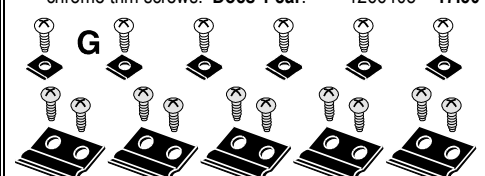

63-64 Grill to Body 20 Piece Mounting Kit Includes 10 Black Zinc plated U-nuts & 10 Black Zinc plated phillips pan head screws required to mount the grill to the body. Does 1 car. 1266407 9.75

63-64 Complete Grill to Bracket & to Body 30 Piece Mount Kit includes above 1266406 + 407 1266407 21.00

63-64 Grill Moldings: Lower Center Molding NOS in the factory GM packages, not a foreign repro 1266403 55.00

LH & RH Corner Moldings Pair 1266402 129.95

F 63-64 Lower Grill Molding Clip Authentic design steel painted Black. 5 reqd per car. 1266409 3.00

G 63-64 Lower Grill Molding 27 Piece Mounting Kit Includes 5 of the above molding clips, 10 phillips head clip mounting screws, plus 6 U-nuts & 6 chrome trim screws. Does 1 car. 1266408 17.50

63-65 LH+RH Support Rod from lower grill to head lamps Pair OEM better than repro any day 1266422 33.50

63-65 Rod 10 Piece Mounting Kit includes 4 bolts, 2 flat & 4 lock washers. Does 1 car. 1266426 3.00

63-65 Support Rod Mounting Bracket to lower grill with weld nut. 2 reqd 1266430 8.50

63-65 Bracket 6 Piece Mounting Kit includes 2 bolts, 2 flat & 2 lock washers. Does 1 car. 1266428 2.95

63-64

A

B

65

B

66-67

C