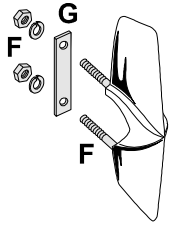

53-57

58-60

53-62 Grills, Teeth, Bars etc

53-57 Complete Grill Kit includes 13 Chrome Grill Teeth, Chrome Bar, Studs, Backplates & Bar Mounting Brackets. Does 1 car. 1266294 379.00

53-60 Individual Grill Teeth Refer to schematics for location & quantity required.

Location	53-57	58-60		
A = Center	1 reqd	1 reqd	1266000	22.00
B	6 reqd	2 reqd	1266001	22.00
C	2 reqd	4 reqd	1266004	22.00
D	2 reqd	2 reqd	1266005	22.00
E = Ends	2 reqd	none	1266006	22.00

F 53-60 Grill Tooth Stud includes nut & lock washer; 2 reqd per tooth. 1266109 2.00