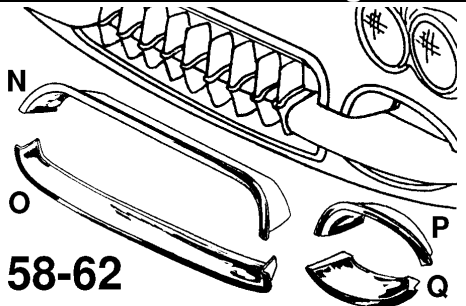

58-62 Grill Moldings