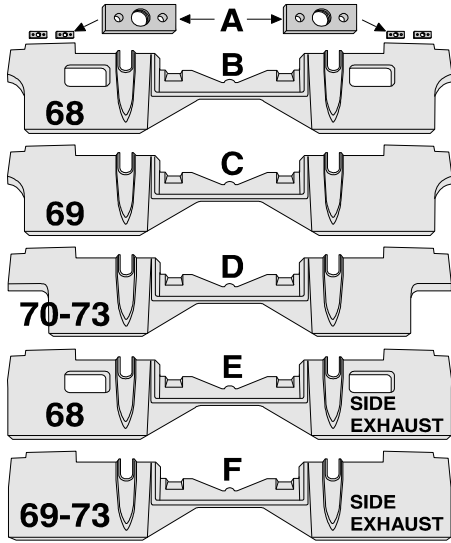

68-73 Exhaust Panel Mount

- A** 68-73 Filler Panel Nut Plate & Rivet Set
Includes 4 Black Zinc plated stamped steel threaded nut plates & 8 OEM rivets. Mount to the lower edge of the tail lamp panel. **Does 1 car.** 8202444 12.50
- 68-73 Upper Filler Panel Mounting **Screw 4 Piece Set**
Indented washer head. **Does 1 car** 8202446 3.00
- 68-73 Filler Panel **18 Piece Mount Kit** completely mounts the exhaust filler panel to the body. Includes 10 washer head bolts, flanged nuts, flat & lock washers. (Includes above set 8202446). **Does 1 car** 8202448 5.00
- 68-73 Filler Panel to Frame Mounting **Bracket**
bolts to underside of frame rear x-member & to where the tail lamp & filler panel license plate recess overlaps. LH or RH **2 reqd** 8202452 29.75

Fiberglass Key See Page 191

MM= Match Molded HL = Hand Laid B/S= Bonding Strip

Side Exhaust Panels

- All Filler Panels are UPS Oversize = O/S
- These do not have Exhaust Bezel Holes Cut Out.
- E** 68 Side Exhaust Panel MM 8200656 308.00
- E** 68 Side Exhaust Panel replacement 8200670 299.00
- F** 69-73 Side Exhaust Panel MM 8200657 249.00
- F** 69-73 Side Exhaust Panel replacement 8200671 225.00

68-82 Center Body Panels

Cowl Plenum Panels

- These Panels Mount at the Top of the Firewall.
- G** 68-72 Cowl Panel MM UPS O/S 8200526 229.00
- G** 73-82 Cowl Panel MM UPS O/S 8200527 229.00
- H** 68-82 with Air Conditioning RH Cowl Filler Panel HL 8200530 87.50
- I** Lower Windshield Pillar to Cowl **Bonding Strips** 8200614 69.50
- 68-72 LH Cowl B/S MM 8200614 69.50
- 68-72 RH Cowl B/S MM 8200615 69.50
- 73-82 LH Cowl B/S MM 8200616 69.50
- 73-82 RH Cowl B/S MM 8200617 69.50