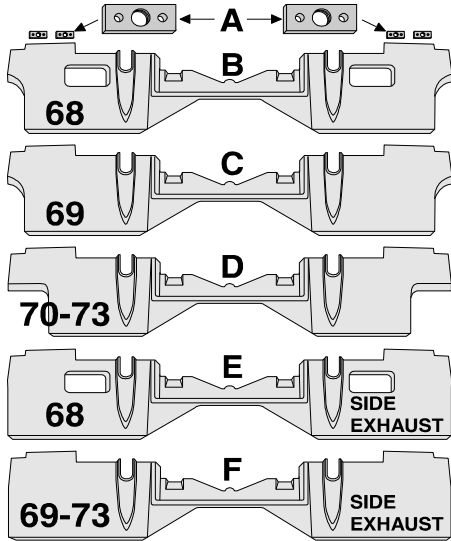

68-73 Exhaust Panel Mount

- A** 68-73 Filler Panel Nut Plate & Rivet Set
Includes 4 Black Zinc plated stamped steel threaded nut plates & 8 OEM rivets. Mount to the lower edge of the tail lamp panel. **Does 1 car.** 8202444 **12.50**
- 68-73 Upper Filler Panel Mounting **Screw 4 Piece Set**
Indented washer head. **Does 1 car** 8202446 **3.00**
- 68-73 Filler Panel **18 Piece Mount Kit** completely mounts the exhaust filler panel to the body. Includes 10 washer head bolts, flanged nuts, flat & lock washers. (Includes above set 8202446). **Does 1 car** 8202448 **5.00**
- 68-73 Filler Panel to Frame Mounting **Bracket**
bolts to underside of frame rear x-member & to where the tail lamp & filler panel license plate recess overlaps. LH or RH **2 reqd** 8202452 **29.75**

Fiberglass Key See Page 191

MM= Match Molded HL = Hand Laid B/S= Bonding Strip

Side Exhaust Panels

- All Filler Panels are UPS Oversize = **O/S**
These do not have Exhaust Bezel Holes Cut Out.
- E** 68 Side Exhaust Panel **MM** 8200656 **308.00**
- E** 68 Side Exhaust Panel replacement 8200670 **299.00**
- F** 69-73 Side Exhaust Panel **MM** 8200657 **249.00**
- F** 69-73 Side Exhaust Panel replacement 8200671 **225.00**