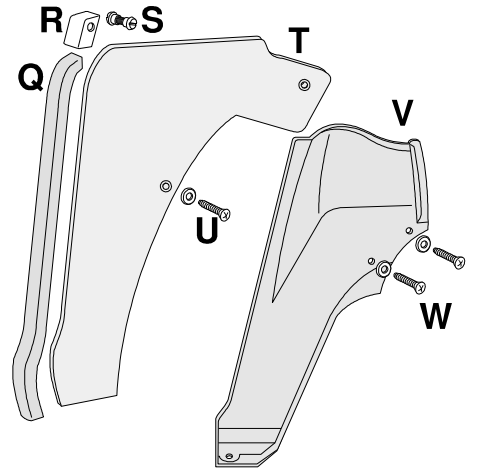

68-82 Center Body Panels

Cowl Plenum Panels

- These Panels Mount at the Top of the Firewall.
- G** 68-72 Cowl Panel MM UPS O/S 8200526 229.00
- G** 73-82 Cowl Panel MM UPS O/S 8200527 229.00
- H** 68-82 with Air Conditioning RH Cowl Filler Panel HL 8200530 87.50
- I** Lower Windshield Pillar to Cowl **Bonding Strips** 8200614 69.50
- 68-72 LH Cowl B/S MM 8200614 69.50
- 68-72 RH Cowl B/S MM 8200615 69.50
- 73-82 LH Cowl B/S MM 8200616 69.50
- 73-82 RH Cowl B/S MM 8200617 69.50

Plenum Panels & Extensions

- J** 68-72 LH Plenum Panel HL 8200532 84.50
- K** 68-72 RH Plenum Panel HL 8200533 84.50
- J** 73-79 LH Plenum Panel MM 8200536 84.50
- K** 73-79 RH Plenum Panel MM 8200537 84.50
- L** 68-69 LH Extension MM 8200542 82.00
- 68-69 RH Extension HL 8200543 82.00
- L** 70-72 LH Extension HL 8200544 82.00
- 70-72 RH Extension MM 8200545 82.00

Dash Panel Extensions

- M** 68-82 LH Dash Extension MM 8200558 69.50
- 68-82 RH Dash Extension MM 8200559 69.50

Door Sill Rocker Panels

- N** 68-82 LH Rocker Panel HL O/S 8200560 170.00
- 68-82 RH Rocker Panel HL O/S 8200561 170.00
- O** Rocker Panel Front **Extensions**
- 68-69 LH Extensions MM 8200562 58.50
- 68-69 RH Extensions MM 8200563 58.50
- 70-72 LH Extensions MM 8200598 58.50
- 70-72 RH Extensions MM 8200599 58.50
- 73-82 LH Extensions MM 8200596 58.50
- 73-82 RH Extensions MM 8200597 58.50
- P** 68-82 Door Sill Front Filler **Panels**
- LH Sill Filler Panel MM 8200568 51.50
- RH Sill Filler Panel MM 8200569 51.50

- Q** 63 Pinch Welt
These are "U" shaped molded vinyl with a steel inner core that slip over the lock pillar jamba. Pair 0.00
- 63 Black 1281xxx 63 Red 1281266
- 63 Saddle 1281267 63 Navy 1281xxx
- R** 63 Convertible Pinch Welt Trim **Cap**
Stainless steel. **2 reqd** 1280443 39.00
- S** 63 Convertible Cap **4 Piece Mount Set** 2 Special screws & 2 mtg nuts. **Does 1 car** 1280447 4.95