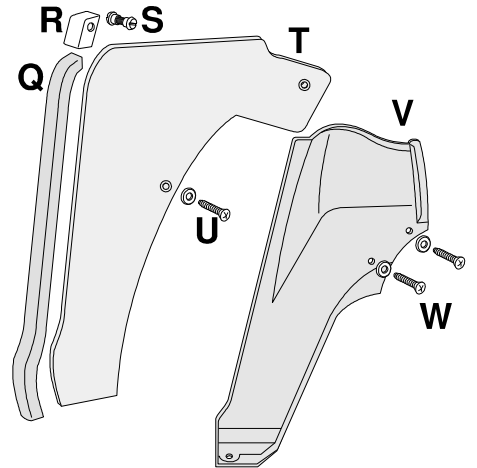

63-67 Rear Quarter Trim

- **Q** 63 Pinch Welt
  These are "U" shaped molded vinyl with a steel inner core that slip over the lock pillar jamba. Pair **0.00**
  63 Black 1281xxx 63 Red 1281266
  63 Saddle 1281267 63 Navy 1281xxx
- **R** 63 Convertible Pinch Welt Trim Cap
  Stainless steel. **2 reqd** 1280443 **39.00**
- **S** 63 Convertible Cap **4 Piece Mount Set** 2 Special screws & 2 mtg nuts. **Does 1 car** 1280447 **4.95**