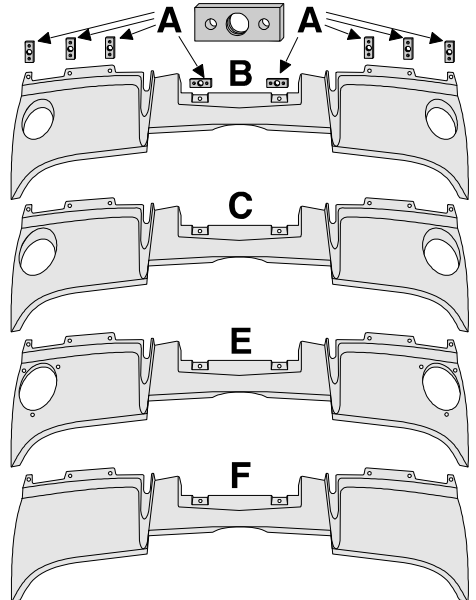

63-67 Exhaust Filler Panel

- A** 63-67 Filler Panel Nut Plate & Rivet Set
Includes 4 Black Zinc plated stamped steel nut plates & 8 OEM rivets. These threaded nut plates are mounted to the lower edge of the tail lamp panel.
2 sets reqd. 8202444 **12.50**
- 63-67 Filler Panel Mounting Screw **4 Piece Set**
Indented hex washer head style screws.
2 sets reqd. 8202446 **3.00**

Exhaust Filler Panels all are UPS O/S

- B** 63 Exhaust Filler Panels
with Lower Reinforcements **MM** 8200447 **310.00**
without Reinforcements **HL** 8200449 **259.00**
LH Reinforcement Only **MM** 8200450 **35.95**
RH Reinforcement Only **MM** 8200451 **35.95**
- C** 64-65 Exhaust Filler Panel includes the Exhaust Bezel Flanges **MM** 8200456 **308.00**
without the Bezel Flanges **HL** 8200457 **249.00**
- D** 64-65 Exhaust Bezel Flanges
Bond to the filler panel to provide attachment points for the bezels.
MM Select...
LH 8200460 **46.50**
RH 8200461 **46.50**
- E** 66-67 Exhaust Filler **MM O/S** 8200463 **244.00**
HL O/S 8200464 **219.00**
- F** 63-67 Side Exhaust Filler Panel without Holes
cut for the Tailpipes **MM O/S** 8200468 **244.00**
HL O/S 8200469 **209.00**