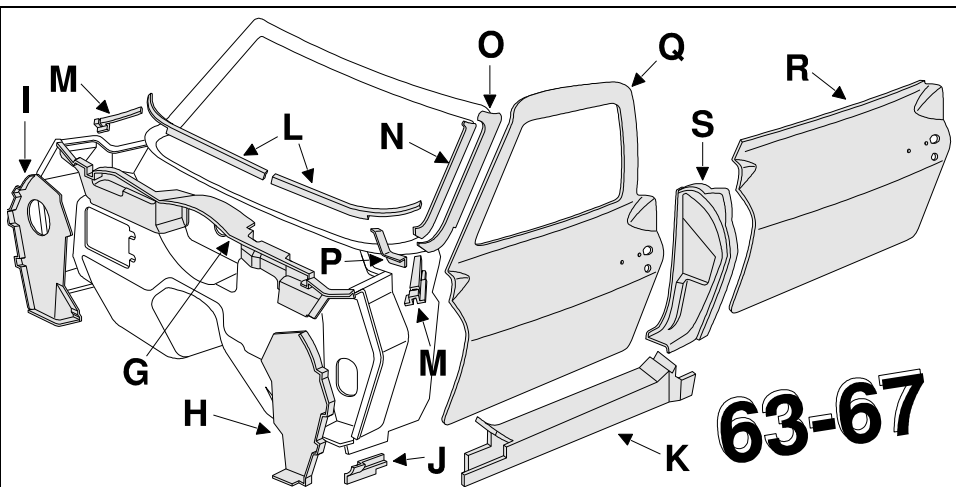

"Assembled" MM Front Ends

These are jig assembled Match Molded fiberglass with header bar, end plates, inner fender skirts & all bonding strips installed. *Ready to attach to your firewall.* Note 64 82 models include our own upper fender skirt seal mounted. 53-55 are Hand Laid Fiberglass. All are Truck ship *****

53-55 8200061 2289.00	56-57 8200062 4775.00
58-61 8200980 4600.00	62 8200981 4600.00
63 8200982 4400.00	64 8200984 4400.00
65 8200985 4400.00	66 8200986 4400.00
67 8200989 4400.00	68-69 8200990 3700.00
70-72 8200991 3700.00	73-74 8200992 3800.00
75-79 8200993 3450.00	80-82 8200994 3700.00

"One Piece" HL Front Ends

These are Hand Laid & all ship by Truck.

Full Front Ends Door to Door include the Side Fender and Header Bar.

56-57 Full Front End including the cowl & upper dash	8200904 1475.00
58-62 Full Front End including cowl & upper dash with the side lower panels	8200905 1400.00
without the side lower panels	8200906 1400.00
63-64 Full Front End	8200907 1495.00
65-66 Full Front End	8200908 1495.00
67 Full Front End	8200909 1495.00
68-69 Full Front End	8200910 1375.00
70-72 Full Front End	8200911 1375.00
73-74 Full Front End	8200912 1375.00
75-79 Full Front End	8200913 1375.00
80-82 Full Front End	8200914 1375.00