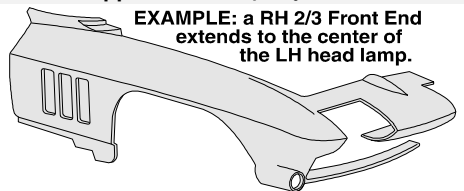

2/3 Front Ends Extend to the center of the Head Lamp on the opposite side. Specify LEFT or RIGHT

	Left	Right	
56-57 2/3 Front End	8200945	8201945	599.00
58-62 2/3 Front End without the side lower panel	8200946	8201946	699.00
63-64 2/3 Front End	8200947	8201947	649.00
65-66 2/3 Front End	8200948	8201948	649.00
67 2/3 Front End	8206949	8201949	649.00
68-69 2/3 Front End	8200950	8201950	649.00
70-72 2/3 Front End	8200951	8201951	649.00
73-74 2/3 Front End	8200952	8201952	649.00
75-79 2/3 Front End	8200953	8201953	649.00
80-82 2/3 Front End	8200954	8201954	549.00