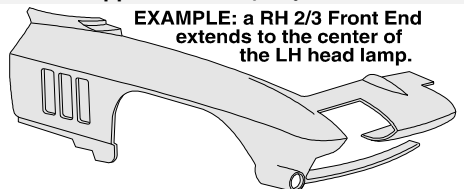

2/3 Front Ends Extend to the center of the Head Lamp on the opposite side. Specify LEFT or RIGHT