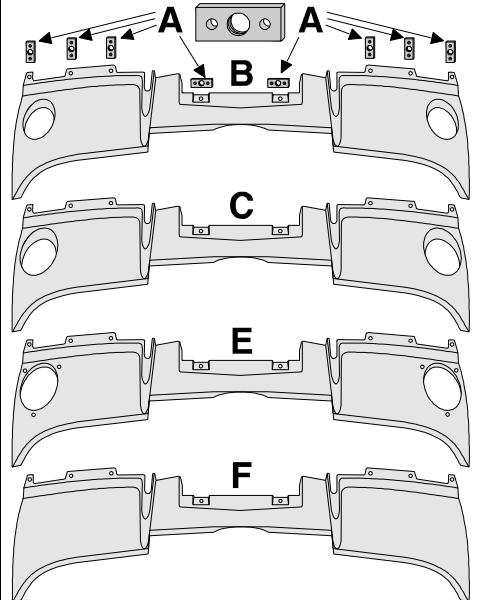

63-67 Exhaust Filler Panel

- A** 63-67 Filler Panel Nut Plate & Rivet Set
Includes 4 Black Zinc plated stamped steel nut plates & 8 OEM rivets. These threaded nut plates are mounted to the lower edge of the tail lamp panel.
2 sets reqd. 8202444 **12.50**
- 63-67 Filler Panel Mounting Screw **4 Piece Set**
Indented hex washer head style screws.
2 sets reqd. 8202446 **3.00**

Exhaust Filler Panels all are UPS O/S

- B** 63 Exhaust Filler Panels
with Lower Reinforcements **MM** 8200447 **310.00**
without Reinforcements **HL** 8200449 **259.00**
LH Reinforcement Only **MM** 8200450 **35.95**
RH Reinforcement Only **MM** 8200451 **35.95**
- C** 64-65 Exhaust Filler Panel includes the Exhaust Bezel Flanges **MM** 8200456 **308.00**
without the Bezel Flanges **HL** 8200457 **249.00**
- D** 64-65 Exhaust Bezel Flanges
Bond to the filler panel to provide attachment points for the bezels.
MM Select...
LH 8200460 **46.50**
RH 8200461 **46.50**
- E** 66-67 Exhaust Filler **MM O/S** 8200463 **244.00**
HL O/S 8200464 **219.00**
- F** 63-67 Side Exhaust Filler Panel without Holes
cut for the Tailpipes **MM O/S** 8200468 **244.00**
HL O/S 8200469 **209.00**