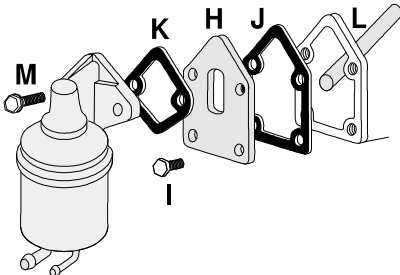

Gas Lines with Brass Fittings

Gas lines connect the fuel pump to the carb or F.I. These preformed Steel lines have proper double inverted flares, steel nuts and feature the OEM Weatherhead Brass fittings elbows & connectors

53-62 Gas Lines

Cheaper sets lack Brass Fittings

* uses a Glass Bowl Filter Assy - **not included**

X uses a Silver GF-90 Fuel Filter - **not included**

53	6 Cyl	5 lines +1 Ftg *	3165101	59.00
54	6 Cyl	5 lines +1 Ftg *	3165102	59.00
A	56-58 2x4	3 lines +5 Ftg *	3165109	48.00
B	55-56 195, 210 HP	1 line +3 Ftg *	3165105	32.50
C	57 220 HP Ix4	1 line +3 Ftg *	3165106	32.50
D	58 230 HP Ix4	1 line +3 Ftg *	3165108	32.50
E	59-62 230, 250 HP	1 line +1 Ftg	3165107	24.50
F	59-61 2x4	3 lines +5 Ftg *	3165110	48.00
	57-58 F.I.	2 lines +4 Ftg	3165111	36.50
	59-61 F.I.	1 line +1 Ftg	3165112	28.50
	62 F.I.	1 line +1 Ftg X	3165113	28.50
G	62 300, 340 HP	1 line +3 Ftg	3165115	33.50

Fuel Pump Mounting

* these are OEM - not reproduction

H	55-81 Fuel Pump Mounting Plate	except Big Blocks *	3925104	10.50
I	55-81 Plate Mounting Screws Pair		3925101	1.95
	Fuel Pump Mounting Gaskets:			
J	Plate Mounting Gasket 4 hole		3925102	2.00
K	Pump Mounting Gasket 2 hole		3925103	2.00
L	55-81 Fuel Pump Push Rod *		3925108	13.20