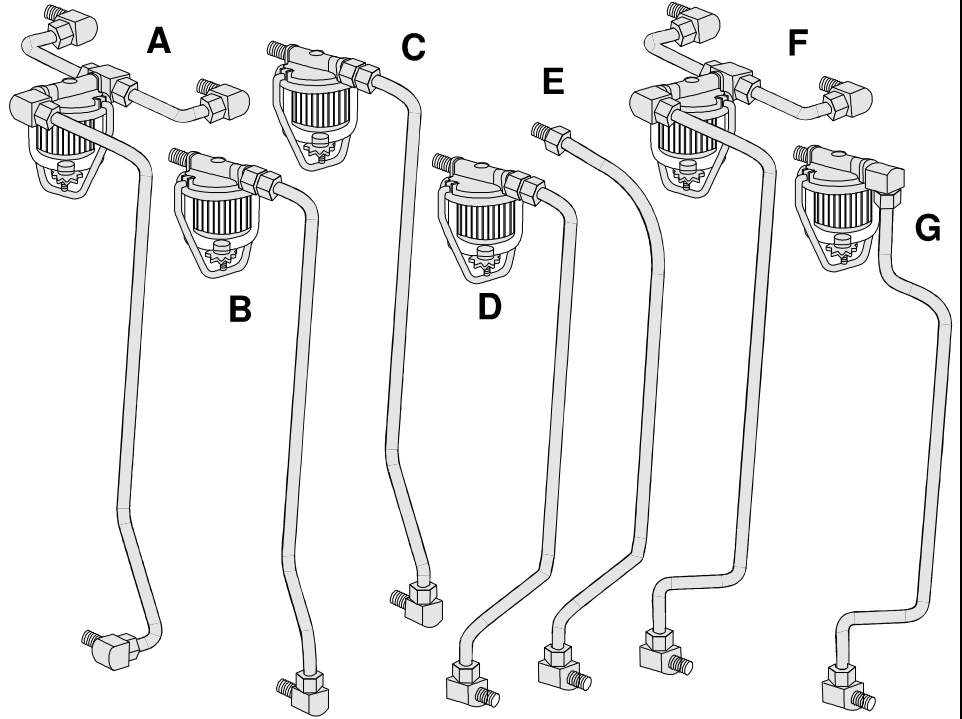

Gas Lines with Brass Fittings

Gas lines connect the fuel pump to the carb or F.I. These preformed Steel lines have proper double inverted flares, steel nuts and feature the OEM Weatherhead Brass fittings elbows & connectors

53-62 Gas Lines

Cheaper sets lack Brass Fittings

* uses a Glass Bowl Filter Assy - **not included**

X uses a Silver GF-90 Fuel Filter - **not included**

53	6 Cyl	5 lines +1 Ftg *	3165101	59.00
54	6 Cyl	5 lines +1 Ftg *	3165102	59.00
A	56-58 2x4	3 lines +5 Ftg *	3165109	48.00
B	55-56 195, 210 HP	1 line +3 Ftg *	3165105	32.50
C	57 220 HP Ix4	1 line +3 Ftg *	3165106	32.50
D	58 230 HP Ix4	1 line +3 Ftg *	3165108	32.50
E	59-62 230, 250 HP	1 line +1 Ftg	3165107	24.50
F	59-61 2x4	3 lines +5 Ftg *	3165110	48.00
	57-58 F.I.	2 lines +4 Ftg	3165111	36.50
	59-61 F.I.	1 line +1 Ftg	3165112	28.50
	62 F.I.	1 line +1 Ftg X	3165113	28.50
G	62 300, 340 HP	1 line +3 Ftg	3165115	33.50

Fuel Pump Mounting

* these are OEM - not reproduction

H	55-81 Fuel Pump Mounting Plate	except Big Blocks *	3925104	10.50
I	55-81 Plate Mounting Screws Pair		3925101	1.95
	Fuel Pump Mounting Gaskets:			
J	Plate Mounting Gasket 4 hole		3925102	2.00
K	Pump Mounting Gasket 2 hole		3925103	2.00
L	55-81 Fuel Pump Push Rod *		3925108	13.20

M Fuel Pump Mounting Bolt Pairs Select GM or Repto

55-66 Mount Bolts Small Block	GM	3925110	7.50
55-66 Mount Bolts Small Block	Repto	3925116	5.00
65-74 Mount Bolts Big Block	GM	3925113	9.50
65-74 Mount Bolts Big Block	Repto	3925117	5.00
67-72 Mount Bolts Small Block	GM	3925111	9.00
67-81 Mount Bolts Small Block	Repto	3925118	6.00
73-81 Mount Bolts Small Block	GM	3925112	10.00