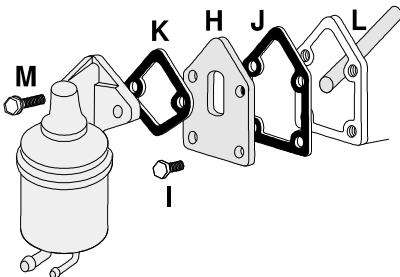

Gas Lines with Brass Fittings

Gas lines connect the fuel pump to the carb or F.I. These preformed Steel lines have proper double inverted flares, steel nuts and feature the OEM Weatherhead Brass fittings elbows & connectors

53-62 Gas Lines

Cheaper sets lack Brass Fittings

* uses a Glass Bowl Filter Assy - **not included**

X uses a Silver GF-90 Fuel Filter - **not included**

53	6 Cyl	5 lines +1 Ftg *	3165101	59.00
54	6 Cyl	5 lines +1 Ftg *	3165102	59.00
A	56-58 2x4	3 lines +5 Ftg *	3165109	48.00
B	55-56 195, 210 HP	1 line +3 Ftg *	3165105	32.50
C	57 220 HP Ix4	1 line +3 Ftg *	3165106	32.50
D	58 230 HP Ix4	1 line +3 Ftg *	3165108	32.50
E	59-62 230, 250 HP	1 line +1 Ftg	3165107	24.50
F	59-61 2x4	3 lines +5 Ftg *	3165110	48.00
	57-58 F.I.	2 lines +4 Ftg	3165111	36.50
	59-61 F.I.	1 line +1 Ftg	3165112	28.50
	62 F.I.	1 line +1 Ftg X	3165113	28.50
G	62 300, 340 HP	1 line +3 Ftg	3165115	33.50

Fuel Pump Mounting

* these are OEM - not reproduction

H	55-81 Fuel Pump Mounting Plate	except Big Blocks *	3925104	10.50
I	55-81 Plate Mounting Screws Pair		3925101	1.95
	Fuel Pump Mounting Gaskets:			
J	Plate Mounting Gasket 4 hole		3925102	2.00
K	Pump Mounting Gasket 2 hole		3925103	2.00
L	55-81 Fuel Pump Push Rod *		3925108	13.20