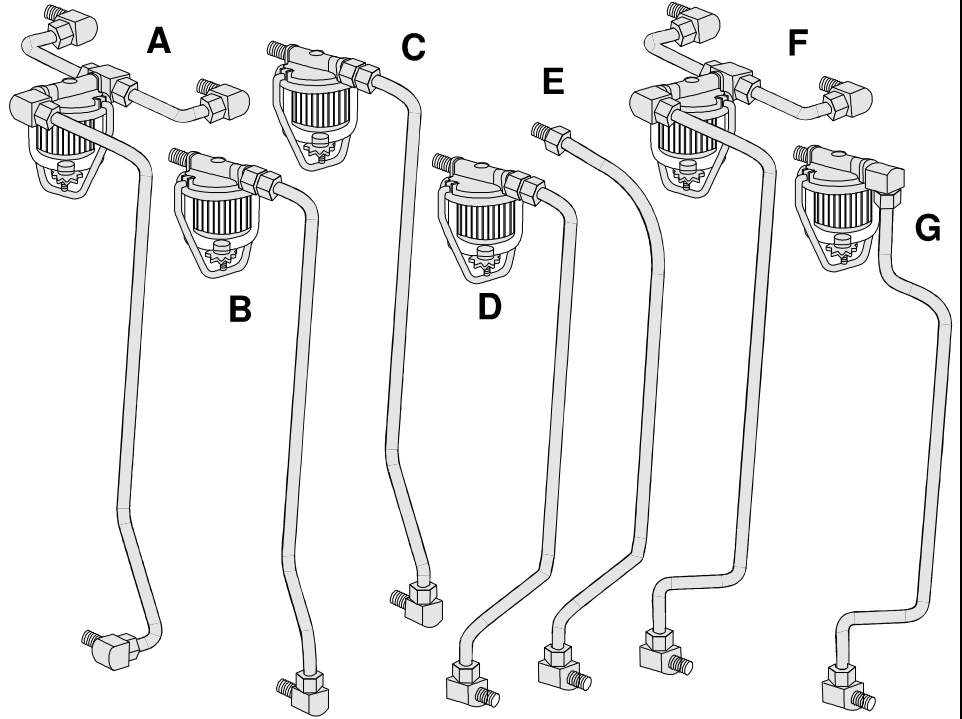

Gas Lines with Brass Fittings

Gas lines connect the fuel pump to the carb or F.I. These preformed Steel lines have proper double inverted flares, steel nuts and feature the OEM Weatherhead Brass fittings elbows & connectors

53-62 Gas Lines

Cheaper sets lack Brass Fittings

* uses a Glass Bowl Filter Assy - **not included**

X uses a Silver GF-90 Fuel Filter - **not included**

53	6 Cyl	5 lines +1 Ftg *	3165101	59.00
54	6 Cyl	5 lines +1 Ftg *	3165102	59.00
A	56-58 2x4	3 lines +5 Ftg *	3165109	48.00
B	55-56 195, 210 HP	1 line +3 Ftg *	3165105	32.50
C	57 220 HP Ix4	1 line +3 Ftg *	3165106	32.50
D	58 230 HP Ix4	1 line +3 Ftg *	3165108	32.50
E	59-62 230, 250 HP	1 line +1 Ftg	3165107	24.50
F	59-61 2x4	3 lines +5 Ftg *	3165110	48.00
	57-58 F.I.	2 lines +4 Ftg	3165111	36.50
	59-61 F.I.	1 line +1 Ftg	3165112	28.50
	62 F.I.	1 line +1 Ftg X	3165113	28.50
G	62 300, 340 HP	1 line +3 Ftg	3165115	33.50

Fuel Pump Mounting

* these are OEM - not reproduction

H	55-81 Fuel Pump Mounting Plate	except Big Blocks *	3925104	10.50
I	55-81 Plate Mounting Screws Pair		3925101	1.95
	Fuel Pump Mounting Gaskets:			
J	Plate Mounting Gasket 4 hole		3925102	2.00
K	Pump Mounting Gasket 2 hole		3925103	2.00
L	55-81 Fuel Pump Push Rod *		3925108	13.20

M Fuel Pump Mounting Bolt Pairs Select GM or Repto

55-66	Mount Bolts Small Block	GM	3925110	7.50
55-66	Mount Bolts Small Block	Repto	3925116	5.00
65-74	Mount Bolts Big Block	GM	3925113	9.50
65-74	Mount Bolts Big Block	Repto	3925117	5.00
67-72	Mount Bolts Small Block	GM	3925111	9.00
67-81	Mount Bolts Small Block	Repto	3925118	6.00
73-81	Mount Bolts Small Block	GM	3925112	10.00