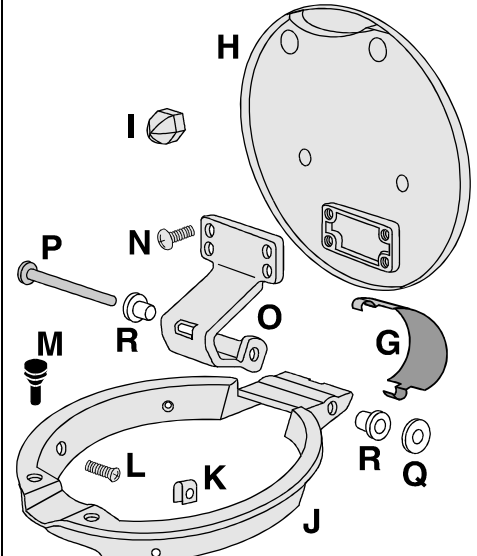

68-82 Gas Door & Bezel

1. **H** Gas Filler Doors all repros with proper emblem mtg holes
- 69-70 Gas Filler Door Repr 1294548 41.50
- 71-73 Gas Filler Door Repr 1294549 41.50
4. 74 Gas Filler Door Repr no hole 1294550 41.50
- 75-76 Gas Filler Door Repr 1294551 41.50
6. 77 Gas Filler Door Repr 1294552 41.50

1. **I** 68-82 Gas Door Emblem Mounting Nuts
   Acorn Style Pair 1294570 2.50
2. **J** 68-82 Gas Door Emblems see page 126
3. **K** 4 Piece U-Nut Set 1294559 2.80
4. **L** 4 Piece Screw Set 1294557 2.25
- 68-77 Chrome Set also fits 78-82 1294557 2.25
- 78-82 Black Set also fits 68-77 1294558 2.25

- 71-77 Gas Filler Door Genuine GM replacement holes for 71-76 1294541 55.50
- 78-79 Gas Filler Door 1294544 Disc
- 80-82 Gas Filler Door 1294545 85.00

1. **H** 68-70 Chrome Bezel 1294540 66.50
- 71-77 Chrome Bezel NOS 1294560 69.50
- 71-77 Chrome Bezel Repr with hinge, spring, pin, bumpers, bushing 1294539 76.25
- 78-82 Black Bezel NOS 1294563 85.00
- 68-82 Gas Door Bezel Mounting Hardware:
6. **M** 68-82 Gas Door Rubber Bumpers Pair OEM 1294564 8.00 Repr 1294602 6.00
7. **N** 68-82 Gas Door Hinge To Door Mounting Screw & Star Washer 4 Piece Set 1294506 3.75
8. **O** 71-77 Chrome Hinge NOS 1294561 0.00
- 78-82 Chrome Hinge NOS 1294562 22.50
10. **P** 71-82 Door Hinge Pin NOS 1294565 9.95
11. **Q** 71-82 Hinge Pin Mounting Nut 1294568 1.50
12. **R** 71-82 Hinge Pin Bushings Pair 1294566 7.50