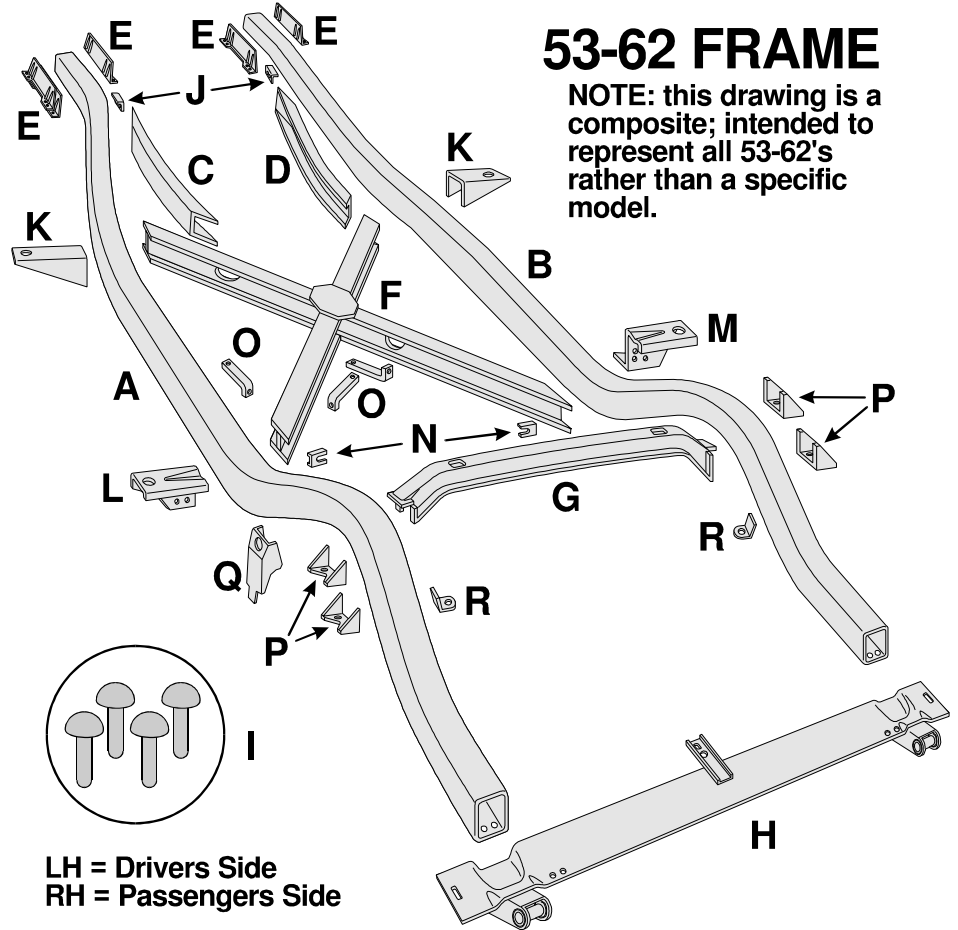

* Frames & partial frames ship by Truck Freight Collect

53-55 6 Cyl Frame Assembly *	8805252	4595.00
55-57 V-8 Frame Assembly *	8805254	4595.00
58-59 Frame Assembly *	8805256	4595.00
60-62 Frame Assembly *	8805258	4595.00
A LH Frame Rail front to rear *	8806106	1425.00
B RH Frame Rail front to rear *	8806112	1425.00

Frame Rail Sections only Include the Front or Rear 6 Feet

Front Side Rail only LH 8806108 RH 8806114	685.00	
Rear Side Rail only LH 8806110 RH 8806116	0.00	
C LH Front Frame Brace O/S	8806118	138.00
D RH Front Frame Brace O/S	8806120	138.00
E Front X member Mt Brackets 4 reqd.	8806122	99.50
F Center X Cross Member O/S	8806124	469.00
G Rear Shock X Member over the Rear Axle O/S	8806126	339.00
H 58-60 Rear Frame X Member O/S	7503140	275.00
H 53-57 + 61-62 Rear X Member O/S 7503141	275.00	
I Rear X member Mounting Rivet 4 Piece Set		
Rivets to side rails. Does 1 car.	7503139	6.45
J 55-62 Motor Mount Frame Brackets Pair L shape mounts big brackets below to frame	8806128	62.50
55-62 Motor Mount Support Brackets Pair the motor mounts sit directly upon these	3027101	295.00
53-62 Trans Mount Support Bracket		
Accepts the trans mount bracket	8806104	110.00
K Front LH or RH Side Body Mount Support Bracket 2 reqd	8806130	55.50
Rear Side Body Mount Support Brackets		
L LH Rear Support Bracket	8806132	99.50
M RH Rear Support Bracket	8806134	99.50
Parking Brake Cable Mounting Brackets:		
Front Cable Mounting Bracket	8806268	19.50
N Rear Brackets LH 8806136 RH 8806137	27.50	
O Front or Rear Cable Clevis 3 reqd	4779104	7.00
P Rear Axle Bumper Mounting Bracket LH or RH 53-56 and 59-62 2 reqd LH or RH 57-58 4 reqd.	8806138	34.50
53-62 Front Brake Hose Bracket 2 reqd	8806266	14.50
53-62 Rebound Strap Mtg Bracket 4 reqd	8806270	19.95
Exhaust Hanger Mounting Bracket		
53-60 Rear welds on 2 reqd.	8806272	28.75
61-62 Rear L-Bracket bolts on 2 reqd.	3602119	6.00
55-62 Clutch X Shaft Mtg Brkt w/ Ball Stud	3851111	23.35
55-62 Clutch Return Spring Frame Bracket welds to frame		
NOS Yellow GM Part Tags intact.	3787802	35.00
Repro Clutch Return Spring Bracket	3787900	20.00

53-62 FRAME

NOTE: this drawing is a composite; intended to represent all 53-62's rather than a specific model.

Q 59-62 Strut Rod Frame Bracket LH or RH 2 reqd	7503150	54.95
R 59-62 Rear Sway Bar Frame Bracket LH or RH 2 reqd	7503176	12.45

53-82 Flat Black Chassis Enamel Paint 1 Gallon Covers 300 sq. ft. 8800500 105.00

Chassis Stencils Professionally cut on the same machine as used by GM

53-82 Frame Stencils

Specify Date Code on 53-62 and 67-82 Models. On 63-66 models the date is hand written on frame. Frame Date can Pre-Date Assembly by 2-8 weeks.

Date Coded Stencils are Not Returnable

53 Frame # 3706002 Stencil	8704102	14.00
54-55 6 cyl Frame # 3706804 Stencil	8704104	14.00
55 V8 Frame # 3711527 Stencil	8704106	14.00
56 Frame # 3722371 Stencil	8704108	14.00
57 Frame # 3733595 Stencil	8704110	14.00
58 Frame # 3744315 Stencil	8704112	14.00
59 Frame # 3760615 Stencil	8704114	14.00
60 Frame # 3774445 Stencil	8704116	14.00
61 Frame # 3781267 Stencil	8704118	14.00
62 Frame # 3781267 Stencil	8704120	14.00
63 Frame # 3819263 Stencil	8704122	12.50
Early 64 Frame # 3843361 Stencil	8704124	12.50
Early 64 is pre April 22, 64 approx. Late 64 is after		
Late 64 Frame # 3864676 Stencil	8704126	12.50
65 Frame # 3871317 Stencil	8704128	12.50
66 Frame # 3871317 Stencil	8704130	12.50
67 Frame # 3900200 Stencil	8704132	14.00
68 Std Frame # 3949016 Stencil	8704134	14.00
68 Auto Frame # 3949019 Stencil	8704136	14.00
69 Std Frame # 3973880 Stencil	8704138	14.00
69 Auto Frame # 3973882 Stencil	8704140	14.00
70 Std Frame # 3974600 Stencil	8704142	14.00
70 Auto Frame # 3974601 Stencil	8704144	14.00

Frame Date can Pre-Date Assembly by 2-8 weeks. **Date Coded Stencils are Not Returnable**

71 Std Frame # 3987882 Stencil	8704146	14.00
71 Auto Frame # 3987883 Stencil	8704148	14.00
72 Std Frame # 6263620 Stencil	8704150	14.00
72 Auto Frame # 6263623 Stencil	8704152	14.00
73 Std Frame # 330960 Stencil	8704154	14.00
73 Auto Frame # 330970 Stencil	8704156	14.00
74 Std Frame # 339720 Stencil	8704158	14.00
74 Auto Frame # 339719 Stencil	8704160	14.00
75 Std Frame # 348041 Stencil	8704162	14.00
75 Auto Frame # 348042 Stencil	8704164	14.00
76 Std Frame # 363445 Stencil	8704166	14.00
76 Auto Frame # 363446 Stencil	8704168	14.00
77 Std Frame # 363445 Stencil	8704170	14.00
77 Auto Frame # 363446 Stencil	8704172	14.00
78 Std Frame # 457981 Stencil	8704174	14.00
78 Auto Frame # 457982 Stencil	8704176	14.00
79 Std Frame # 457981 Stencil	8704178	14.00
79 Auto Frame # 457982 Stencil	8704180	14.00
80 Frame # 475391 Stencil	8704182	14.00
81 Frame # 14020218 Stencil	8704184	14.00
82 Frame # 14038288 Stencil	8704186	14.00

63-74 Gas Tank Stencils

Note the number of external Vent Pipes on your tank: No Vent Pipe; 1 Vent Pipe; 2 Vent Pipes

63-67 Stencil # 3819506 no vent	8704202	10.50
68 Stencil # 3923687 1 vent	8704204	10.50
68-70 Stencil # 3967741 1 vent	8704206	10.50
70-74 Stencil # 3967749 2 vent	8704208	10.50

53-82 Driveshaft Stencils