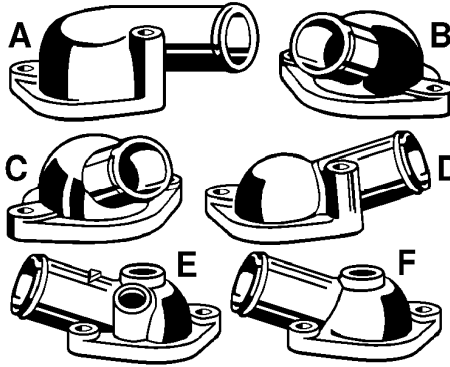

**No "one logo fits all" sold here
We have the authentic...**

**Date Coded 70-72
Tank to Radiator Hoses**

Contrary to the "GM Logo Fits All" hoses offered elsewhere, these hoses were in fact date coded. Look at any unmolested Vette and you will see these codes. Select a code that precedes your build date.

Year - Build Date After...

A	70	November 21, 1969	1218119	24.00
B	70	March 18, 1970	1218030	24.00
C	71	July 20, 1970	1218070	24.00
D	71	November 12, 1970	1218110	24.00
E	71	March 16, 1971	1218031	24.00
F	72	July 15, 1971	1218071	24.00
G	72	November 9, 1971	1218111	24.00
H	72	March 8, 1972	1218032	24.00
I	73	July 14, 1972	1218072	24.00
J	73	November 16, 1972	1218112	24.00
K	73	March 20, 1973	1218033	24.00

- **A** **EB 4203T 3/8 INCH D 11219**
- **B** **EB 4203T 3/8 INCH D 03180**
- **C** **EB 4203T 3/8 INCH D 07200**
- **D** **EB 4203T 3/8 INCH D 11120**
- **E** **EB 4203T 3/8 INCH D 03161**
- **F** **EB 4203T 3/8 INCH D 07151**
- **G** **EB 4203T 3/8 INCH D 11091**
- **H** **EB 4203T 3/8 INCH D 03082**
- **I** **EB 4203T 3/8 INCH D 07142**
- **J** **EB 4203T 3/8 INCH D 11162**
- **K** **EB 4203T 3/8 INCH D 03203**

74-82 Tank to Radiator Hoses

74-82 Black Reinforced Tank Hose 1219804 10.00

- **EVAP — EVAP — EVAP —**
- **3/8 6107 MLI**

I have observed some 74 Tank Hose printed with Yellow Logo repeating "EVAP ---- EVAP ---- EVAP" logo separated by a wide stripe Yellow stripe. On 75-82 I have observed the tank hoses stamped with either a 3/8" AGM 6165 PRC logo or 3/8" AGM6107 MLI logo in White ink.

Thermostat & Housings

- **A** 55-61 1x4 Carb, 62-65 except HiPerformance 327 65 with 396/425 HP 66-68 with HiPer **Cast Iron Housing** 1153101 **37.50**
  Authentic **Repros** of the above **Cast Iron Housing**
  55-62 230, 250, 300 HP 1153110 **53.25**
  62-66 300; 65-66 350; 65 396 + L-88 1153109 **52.95**
  4 Piece Mounting Kit for above 1153701 **2.95**
- **B** 56-61 2x4 Carb or 57-61 F.I., 62 340 & 360 HP **Cast Iron Housing** 1153102 **23.95**
  Authentic Aluminum **Repro** of above 1153112 **49.25**
  6 Piece Mounting Kit for above 1153702 **2.95**
- **C** 63-65 Hi Performance 327 **Cast Iron Housing**.
  This is an excellent replacement outlet, at a fraction of the cost of a used piece. 1153104 **22.50**
  Stainless **Repro** of above Housing 1153114 **56.00**
  6 Piece Mounting Kit for above 1153705 **2.95**
- **D** 66-69 300 HP or 427, 70-73 Aluminum Housing 1154106 **48.00**
  Authentic **Repro** of above Housing 1154116 **49.95**
  4 Piece Mounting Kit for above 1154706 **2.95**
- **E** 74-78; 79 L48 replacement Aluminum Thermostat Housing 1154110 **31.95**
- **F** 74-78; 79 L-48 authentic Aluminum **NOS** Thermostat Housing 1154111 **65.00**
- **G** 79 L-82; 80-82 Aluminum Housing 1154112 **31.95**
  74-82 **6 Piece Mounting Kit** 1154714 **2.95**

Stainless Steel Thermostats

- 160 Degree USA 1246160 8.25
- 180 Degree USA 1246180 9.25
- 195 Degree USA 1246195 8.00

THERMOSTAT HOUSING GASKET

53-82 Thermostat Housing Outlet Seal
Thick die cut fiber material 1153099 **2.50**

Water Pumps

- **Brand New Delco Water Pumps**
- 55-60 **New Water Pump** 265 283 1062226 **69.75**
- 61-70 **New Water Pump** 283 327 350 without bypass, except 63-67 HiPer. 1062226 **69.75**
- 71-82 **New Water Pump** 350 1062227 **89.45**
- **Big Block Water Pumps**
- 65-69 **New Water Pump** except 425 HP or L-88 1062216 **104.50**
- 66-69 **New Water Pump** with 425 HP or L-88 1062214 **195.00**
- 70-74 **New Water Pump** 1062216 **104.50**

Rebuilt Water Pump

All pumps with authentic casting numbers are in short supply and we regret that some may not be available at press time. Call for availability & current prices.

- **Factory GM Water Pump #**
- 55 3704911 without boss 1069307 **93.75**
- 56 3904911 with boss 1069308 **89.95**
- 57-60 3736493 1069309 **109.00**
- 61-62 3782609 with bypass hole 1069310 **149.50**

Factory GM Water Pump #

63-65	3782608	250 300 HP	1069311	94.50
63-65	3859326	340 360 365 375 HP	1069312	148.00
66-70	3782608	250 300 HP	1069313	96.50
66-70	3759326	350 HP	1069314	145.00
65-69	3856284	396 or 427	1069315	242.50
70-74	3992077	454	1069316	168.25
71-74	386100	454	1069317	137.50
71-72	3991399	350	1069318	112.50
72-82	330813	350	1069319	154.00

62-72 V.I.N. Date Chart