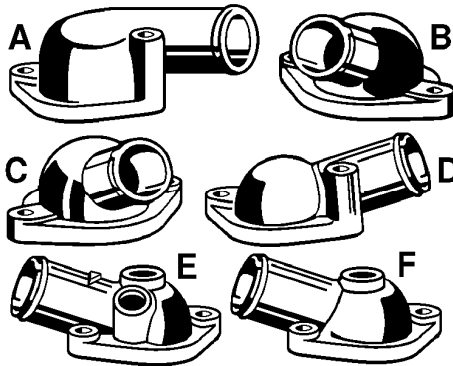

**No "one logo fits all" sold here
We have the authentic...**

**Date Coded 70-72
Tank to Radiator Hoses**

Contrary to the "GM Logo Fits All" hoses offered elsewhere, these hoses were in fact date coded. Look at any unmolested Vette and you will see these codes. Select a code that precedes your build date.

Year - Build Date After...

A	70	November 21, 1969	1218119	24.00
B	70	March 18, 1970	1218030	24.00
C	71	July 20, 1970	1218070	24.00
D	71	November 12, 1970	1218110	24.00
E	71	March 16, 1971	1218031	24.00
F	72	July 15, 1971	1218071	24.00
G	72	November 9, 1971	1218111	24.00
H	72	March 8, 1972	1218032	24.00
I	73	July 14, 1972	1218072	24.00
J	73	November 16, 1972	1218112	24.00
K	73	March 20, 1973	1218033	24.00

A EB 4203T 3/8 INCH D 11219

B EB 4203T 3/8 INCH D 03180

C EB 4203T 3/8 INCH D 07200

D EB 4203T 3/8 INCH D 11120

E EB 4203T 3/8 INCH D 03161

F EB 4203T 3/8 INCH D 07151

G EB 4203T 3/8 INCH D 11091

H EB 4203T 3/8 INCH D 03082

I EB 4203T 3/8 INCH D 07142

J EB 4203T 3/8 INCH D 11162

K EB 4203T 3/8 INCH D 03203

74-82 Tank to Radiator Hoses

74-82 Black Reinforced Tank Hose 1219804 10.00

EVAP — EVAP — EVAP —

3/8 6107 MLI

I have observed some 74 Tank Hose printed with Yellow Logo repeating "EVAP ---- EVAP ---- EVAP" logo separated by a wide stripe Yellow stripe. On 75-82 I have observed the tank hoses stamped with either a 3/8" AGM 6165 PRC logo or 3/8" AGM6107 MLI logo in White ink.

Thermostat & Housings

A	55-61 1x4 Carb, 62-65 except HiPerformance 327 65 with 396/425 HP		
	66-68 with HiPer Cast Iron Housing	1153101	37.50
	Authentic Repros of the above Cast Iron Housing		
	55-62 230, 250, 300 HP	1153110	53.25
	62-66 300; 65-66 350; 65 396 + L-88	1153109	52.95
	4 Piece Mounting Kit for above	1153701	2.95
B	56-61 2x4 Carb or 57-61 F.I., 62 340 & 360 HP Cast Iron Housing	1153102	23.95
	Authentic Aluminum Repro of above	1153112	49.25
	6 Piece Mounting Kit for above	1153702	2.95
C	63-65 Hi Performance 327 Cast Iron Housing. This is an excellent replacement outlet, at a fraction of the cost of a used piece.	1153104	22.50
	Stainless Repro of above Housing	1153114	56.00
	6 Piece Mounting Kit for above	1153705	2.95
D	66-69 300 HP or 427, 70-73 Aluminum Housing	1154106	48.00
	Authentic Repro of above Housing	1154116	49.95
	4 Piece Mounting Kit for above	1154706	2.95
E	74-78; 79 L48 replacement Aluminum Thermostat Housing	1154110	31.95
F	74-78; 79 L-48 authentic Aluminum NOS Thermostat Housing	1154111	65.00
G	79 L-82; 80-82 Aluminum Housing	1154112	31.95
	74-82 6 Piece Mounting Kit	1154714	2.95

Stainless Steel Thermostats

160 Degree USA	1246160	8.25
180 Degree USA	1246180	9.25
195 Degree USA	1246195	8.00

THERMOSTAT HOUSING GASKET

53-82 Thermostat Housing Outlet Seal
Thick die cut fiber material 1153099 2.50

Water Pumps

Brand New Delco Water Pumps			
55-60 New Water Pump 265 283	1062226	69.75	
61-70 New Water Pump 283 327 350 without bypass, except 63-67 HiPer.	1062226	69.75	
71-82 New Water Pump 350	1062227	89.45	
Big Block Water Pumps			
65-69 New Water Pump except 425 HP or L-88	1062216	104.50	
66-69 New Water Pump with 425 HP or L-88	1062214	195.00	
70-74 New Water Pump	1062216	104.50	

Rebuilt Water Pump

All pumps with authentic casting numbers are in short supply and we regret that some may not be available at press time. Call for availability & current prices.

Factory GM Water Pump #			
55	3704911 without boss	1069307	93.75
56	3904911 with boss	1069308	89.95
57-60	3736493	1069309	109.00
61-62	3782609 with bypass hole	1069310	149.50

Factory GM Water Pump #

63-65	3782608 250 300 HP	1069311	94.50
63-65	3859326 340 360 365 375 HP	1069312	148.00
66-70	3782608 250 300 HP	1069313	96.50
66-70	3759326 350 HP	1069314	145.00
65-69	3856284 396 or 427	1069315	242.50
70-74	3992077 454	1069316	168.25
71-74	386100 454	1069317	137.50
71-72	3991399 350	1069318	112.50
72-82	330813 350	1069319	154.00

62-72 V.I.N. Date Chart