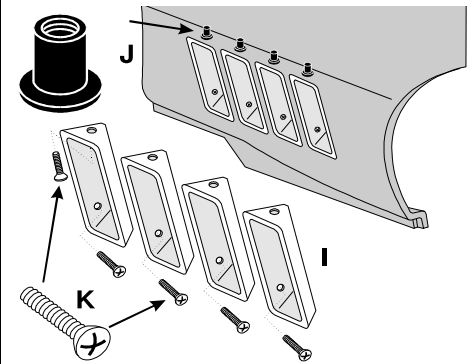

I 69 Chrome Fender Louvers Chrome plated with inner frosted Gray paint finish. Also will fit 68 models.		
LH Chrome Louver 4 reqd.	8147118	55.70
RH Chrome Louver 4 reqd.	8147119	53.80
Chrome Louver 8 Piece Set includes above		
4 LH & 4 RH Does 1 car.	8147122	425.00
NOTE 69 Louver Mounting Hardware: Does 1 car Our kits have 16 Pieces - not 8 pieces		
J OEM Rubber Mount Nut 16 Piece Set	8147140	12.00
J Replacement Mount Nut 16 Piece Set	8147163	9.50
K Chrome Screw 16 Piece Set	8147141	5.50

L <i>Stingray</i>		
L 69-76 "Stingray" Script <i>Select from...</i>		
GM has Black paint on sides	8147114	91.70
Repro has Black paint on lower surface only...		
69-73 Repro "Stingray" USA	8147158	44.50
69-73 Repro "Stingray" Import	8147162	42.00
74-76 Repro "Stingray" USA	8147160	43.25