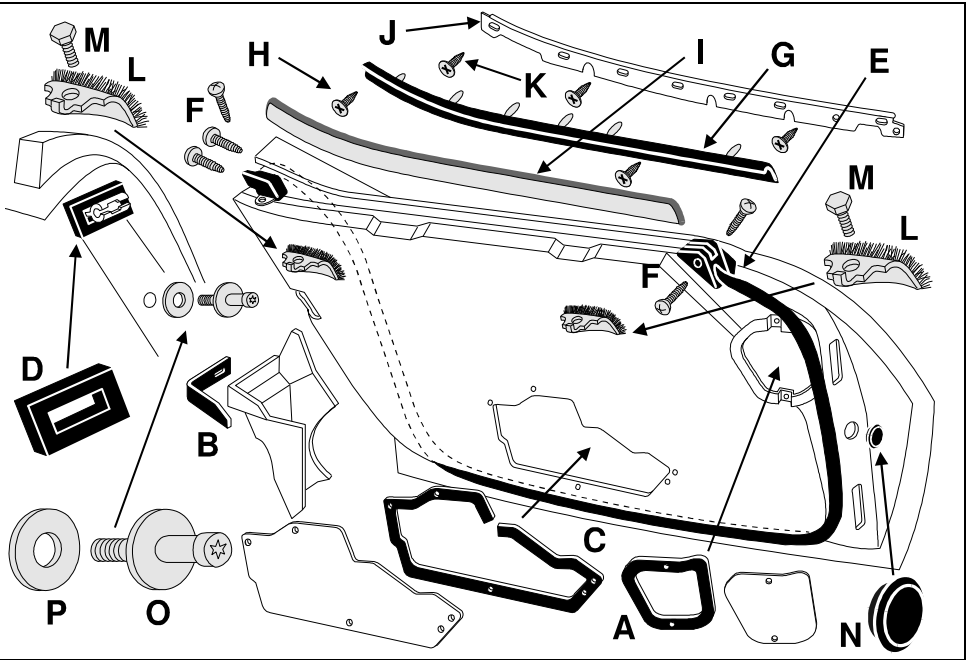

NEW Door Gasket 6 Piece Set

- 69-77 Includes A,B,C, Does 1 car 1045078 27.50
- 78-82 Includes A,B,C, Does 1 car 1045080 27.50

68-82 Door Weatherstrip

- **E Door Main Weatherstrip**
- 68 All LH 1069229 RH 1069230 44.00
  68 All LH+RH Door Main Pair 1069254 87.50
- 69-75 Conv LH 1069233 RH 1069234 45.50
  69-75 Conv LH+RH Main Pair 1069255 89.95
- 69-77 Coupe LH 1069236 RH 1069237 45.50
  69-75 Cpe LH+RH Main Pair 1069256 89.95
- 78-82 Coupe LH 1069243 RH 1069244 42.50
  78-82 Coupe LH+RH Main Pair 1069257 84.80
- **F 68-82 Door Weatherstrip Mounting Screws**
  Black plated 10 Piece Set. Does 1 car 1069246 3.50

69-72 Door Edge Paint Saver NOS

This translucent soft plastic piece slips over the drivers door. The factory installed it on all the 69-72 drivers side doors. Discontinued genuine GM 1069570 35.00

Glass, Regulator, Striker

- **J 68-82 LH Glass Outer Molding NOS in GM Bag**
  Stainless. LH only (RH sold out) 1071079 80.00
- **K Molding Mounting 6 Piece Screw Set**
  Does 1 car. 1071081 2.70
- **L 69-82 Glass Anti-Rattle Cushion** 4 reqd.
- "FUZZY" with Metric Nut NOS 1071082 13.30
- "FUZZY" with Metric Nut Repr 1071182 10.00
- **M Anti-Rattle Mounting Screw 4 Piece Set**
  Metric Screws for above "FUZZY". 1071083 3.00
- **N 68-79 Front Door & Pillar Plugs** Black plastic plugs fill the holes in the door & the hinge pillar on models without PW. Fits 1 1/8" holes. Does 1 car 1077750 5.00

- **Q 68-82 Regulator Roller 6 Piece Set**
  If rollers have flat spots, cracks or are missing, you cannot raise or lower the windows with ease. They include integral rivets for easy installation. Does 1 car. 1079756 12.00

Power Windows

- **New PW Motors** Wow the suggested list is 187.50
- Delco 56-82 LH 1077725 RH 1077726 210.00
- Replmnt 56-82 LH 1077723 RH 1077724 210.00
- 56-82 PW Motors Gear Only 1077739 34.00

- **R 68-82 PW Conduit 2 reqd** 1077732 16.00
- 63-67 PW Conduits Pair 1077728 68.50
- 63-67 PW Dual Switch 1077729 61.50
- 63-67 PW Switch Mounting Shield 1077727 20.00
- 63-67 PW Regulator Gear 1077738 27.25
- 67 PW Relay NOS 1077745 90.00
- 67-78 PW Relay OEM not repo(67 replmt) 1077746 35.00
- 68-82 PW Regulator Gear 1077737 27.50
- 68-82 PW Regulator Spring 1077733 25.00
- 68-82 PW Regulator Rivet 1077731 9.50
- 68-82 LH PW Regulator Assembly 1077741 184.00
- 68-82 RH PW Regulator Assembly 1077742 184.00
- 68-82 PW Single Switch NOS 1077730 63.00
- 68-82 PW Single Switch Repr 1077752 24.95
- 56-62 or 67 PW Circuit Breaker w/ bracket 2485118 23.75
- 63-66 PW Circuit Breaker 2485116 13.50
- 68-74 PW Circuit Breaker w/ bracket 2485120 23.75
- 75-77 PW Circuit Breaker 2485122 17.75
- 75-77 PW Circuit Breaker NOS 1077743 20.00
- 78 PW Circuit Breaker 2485124 14.30
- 79-82 PW Circuit Breaker 1077744 12.80
- **68-82 Power Window Conversion Kit** Specify Year includes regulators, motors, switch, harness. Not an exact repr. Look like original once installed 1071191 725.00

Basic 68-75 Convertible Kits

	68	69-72	73-75
68-75 Door Main	*	*	*
68-82 Windshield Post	*	*	*
68-82 Windshield Post Seal	*	*	*
63-82 Hood	*	*	*
68-75 Deck Lid	*	*	*
68-82 Door Handle	*	*	*
68 10 Piece Weatherstrip Kit		1002318	227.00
69-72 10 Piece Weatherstrip Kit		1002319	227.00
73-75 10 Piece Weatherstrip Kit		1002320	177.00

Deluxe 68-75 Convertible Kits

Includes the above plus 2 Body Lock Pillars W/S.

68 10 Piece Weatherstrip Kit	1002321	324.00
Early 69 10 Piece Weatherstrip Kit	1002322	321.00
Late 69-72 10 Piece Weatherstrip Kit	1002323	275.00
73-75 12 Piece Weatherstrip Kit	1002325	225.00

Basic 68-82 Coupe Kit

	68	69-72	73-77	78-82
68-82 Door Main	*	*	*	*
68-82 Windshield Post	*	*	*	*
68-82 Windshield Post Seal	*	*	*	*
63-82 Hood	*	*	*	*
68-72 Rear Window	*	*	*	*
68-82 Door Handle	*	*	*	*
68 10 Piece Weatherstrip Kit		1002326	239.00	
69-72 10 Piece Weatherstrip Kit		1002327	236.00	
73-77 9 Piece Weatherstrip Kit		1002329	149.00	
78-82 9 Piece Weatherstrip Kit		1002330	149.00	

Deluxe 68-82 Coupe Kits

Includes the above plus 2 Rear Door Glass W/S.

68 12 Piece Weatherstrip Kit	1002331	303.00
Early 69 12 Piece Weatherstrip Kit	1002332	303.00
Mid 69 12 Piece Weatherstrip Kit	1002345	321.00
Late 69-72 12 Piece Weatherstrip Kit	1002339	275.00
73-77 11 Piece Weatherstrip Kit	1002336	188.00
78-82 11 Piece Weatherstrip Kit	1002337	202.00

Deluxe Plus 68-82 Coupe Kits