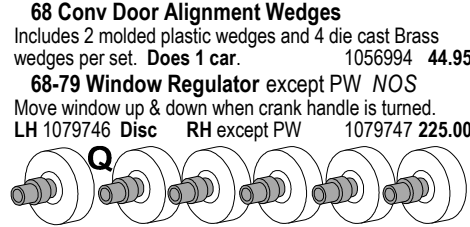

NEW Door Gasket 6 Piece Set

- 69-77 Includes A,B,C, Does 1 car 1045078 27.50
- 78-82 Includes A,B,C, Does 1 car 1045080 27.50

68-82 Door Weatherstrip

- **E Door Main Weatherstrip**
- 68 All LH 1069229 RH 1069230 44.00
  68 All LH+RH Door Main Pair 1069254 87.50
- 69-75 Conv LH 1069233 RH 1069234 45.50
  69-75 Conv LH+RH Main Pair 1069255 89.95
- 69-77 Coupe LH 1069236 RH 1069237 45.50
  69-75 Cpe LH+RH Main Pair 1069256 89.95
- 78-82 Coupe LH 1069243 RH 1069244 42.50
  78-82 Coupe LH+RH Main Pair 1069257 84.80
- **F 68-82 Door Weatherstrip Mounting Screws**
  Black plated 10 Piece Set. Does 1 car 1069246 3.50

69-72 Door Edge Paint Saver NOS

This translucent soft plastic piece slips over the drivers door. The factory installed it on all the 69-72 drivers side doors. Discontinued genuine GM 1069570 35.00

Glass, Regulator, Striker

- **J 68-82 LH Glass Outer Molding NOS in GM Bag**
  Stainless. LH only (RH sold out) 1071079 80.00
- **K Molding Mounting 6 Piece Screw Set**
  Does 1 car. 1071081 2.70
- **L 69-82 Glass Anti-Rattle Cushion** 4 reqd.
- "FUZZY" with Metric Nut NOS 1071082 13.30
- "FUZZY" with Metric Nut Repr 1071182 10.00
- **M Anti-Rattle Mounting Screw 4 Piece Set**
  Metric Screws for above "FUZZY". 1071083 3.00
- **N 68-79 Front Door & Pillar Plugs** Black plastic plugs fill the holes in the door & the hinge pillar on models without PW. Fits 1 1/8" holes. Does 1 car 1077750 5.00

- **Q 68-82 Regulator Roller 6 Piece Set**
  If rollers have flat spots, cracks or are missing, you cannot raise or lower the windows with ease. They include integral rivets for easy installation. Does 1 car. 1079756 12.00

Power Windows

- **New PW Motors** Wow the suggested list is 187.50
- Delco 56-82 LH 1077725 RH 1077726 210.00
- Replmnt 56-82 LH 1077723 RH 1077724 210.00
- 56-82 PW Motors Gear Only 1077739 34.00