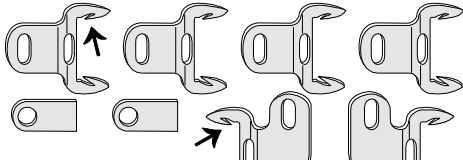

59-62 Door Post Clip Kits

Look for the "Fish Hook" Barbs that Grab the Weatherstrip Wire - We Got 'Em! The imitation ones Don't !

59-60 with original design "FISH HOOK" barbs

59-60 Door Post Weatherstrip Clip 8 Piece Set
Includes 2 upper, 4 center, 1 LH lower and 1 RH lower as shown above. Does 1 car. 1069204 24.00

61-Early 62 with original design "FISH HOOK" barbs

61-Early 62 Door Post Weatherstrip Clip 6 Pc Set
Includes 4 center, 1 LH lower and 1 RH lower weatherstrip clips as shown above. Does 1 car. 1069206 20.00

N 56-62 Door Mechanism Screw Kit
This set of 20 Zinc plated oval Phillips head screws with ar washers are used to mount these following parts to the door:
* 4 pieces - lock knob control mechanism,
* 4 pieces - lock release mechanism,
* 4 pieces - regulator guide track,
* 4 pieces - door glass rear run,
* 4 pieces - front door post.
* Does both doors. 1069192 10.50