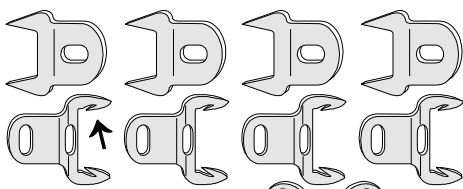

59-62 Door Post Clip Kits

Look for the "Fish Hook" Barbs that Grab the Weatherstrip Wire - We Got 'Em! The imitation ones Don't !

59-60 with original design "FISH HOOK" barbs

59-60 Door Post Weatherstrip Clip 8 Piece Set
Includes 2 upper, 4 center, 1 LH lower and 1 RH lower as shown above. Does 1 car. 1069204 24.00

61-Early 62 with original design "FISH HOOK" barbs

61-Early 62 Door Post Weatherstrip Clip 6 Pc Set
Includes 4 center, 1 LH lower and 1 RH lower weatherstrip clips as shown above. Does 1 car. 1069206 20.00

N 56-62 Door Mechanism Screw Kit
This set of 20 Zinc plated oval Phillips head screws with ar washers are used to mount these following parts to the door:
* 4 pieces - lock knob control mechanism,
* 4 pieces - lock release mechanism,
* 4 pieces - regulator guide track,
* 4 pieces - door glass rear run,
* 4 pieces - front door post.
* Does both doors. 1069192 10.50