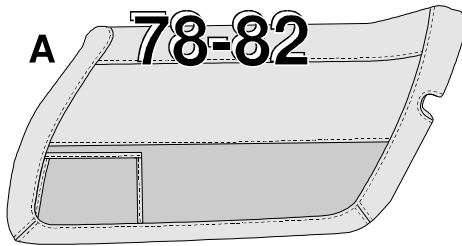

78-82 Molded Door Panels

A Vacuum formed with quality ABS soft Plastic outer skin, plus a Foam filled interior with an ABS Plastic Backing & Upper Cat Whiskers installed & all holes die cut. Includes lower Carpet & Map Pocket. All are UPS Oversize = O/S