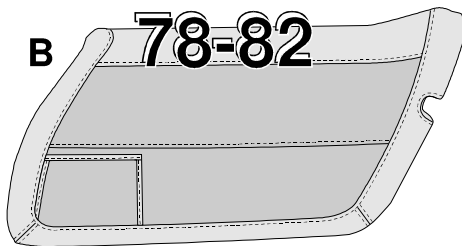

78-82 Cloth Door Panels

B These are vacuum formed with quality ABS soft Plastic outer skin, with an upper Cloth Insert, plus a Foam filled interior with an ABS Plastic Backing & upper Cat Whiskers installed & all holes die cut. Includes lower Cut Pile Carpet & Map Pocket. All are UPS Oversize = O/S.