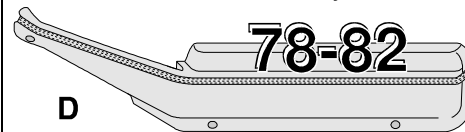

D 78-82 Black Only Armrests
Repr Black LH only 1468803 **53.50**
Repr Black LH & RH Pair 1466202 **99.75**

D Repr LH & RH Armrests Pairs 99.75

78-81 Dark Blue	1466203	79-80 Red	1466204
78-80 Doeskin	1466205	78 Dark Brown	1466206
78 Silver Pace	1466207	78 Saffron	1466208
79-80 Oyster	1466209	78 Oyster	1466210
81 Cinnabar	1466213	79 Green	1466214
81 Silver	1466215	80 Claret	1466216
81-82 Camel	1466217	81 Red	1466218
82 Dark Blue	1466219	82 Red	1466220
82 Silver Green	1466221	82 Charcoal	1466222
82 Collector	1466223	82 Gray	1466224