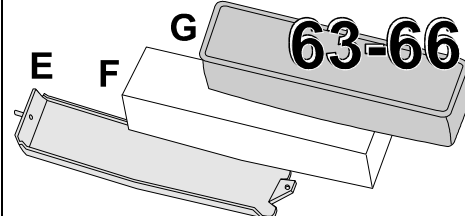

78-80 Red Armrest LH Only NOS 1468806 **118.10**

63-66 Center Armrest

E 63-66 Metal Base Only 1468860 **28.95**
F 63-66 Foam Cushion Only 1468659 **28.95**
G 63-66 Vinyl Cover Only see List Below **29.90**
E+F+G 63-66 Center Armrest Assembly with Foam Cushion & Metal Base plus Cover. **84.75**