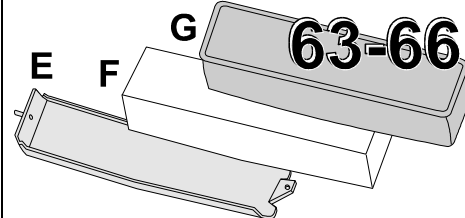

78-80 Red Armrest LH Only NOS 1468806 **118.10**

63-66 Center Armrest

E 63-66 Metal Base Only 1468860 **28.95**
F 63-66 Foam Cushion Only 1468659 **28.95**
G 63-66 Vinyl Cover Only see List Below **29.90**
E+F+G 63-66 Center Armrest Assembly with Foam Cushion & Metal Base plus Cover. **84.75**