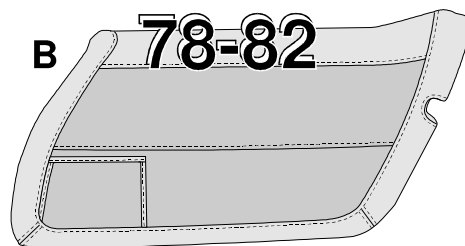

78-82 Cloth Door Panels

B These are vacuum formed with quality ABS soft Plastic outer skin, with an upper Cloth Insert, plus a Foam filled interior with an ABS Plastic Backing & upper Cat Whiskers installed & all holes die cut. Includes lower Cut Pile Carpet & Map Pocket. All are UPS Oversize = O/S.