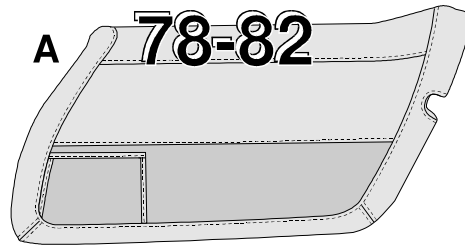

78-82 Molded Door Panels

A Vacuum formed with quality ABS soft Plastic outer skin, plus a Foam filled interior with an ABS Plastic Backing & Upper Cat Whiskers installed & all holes die cut. Includes lower Carpet & Map Pocket. All are UPS Oversize = O/S