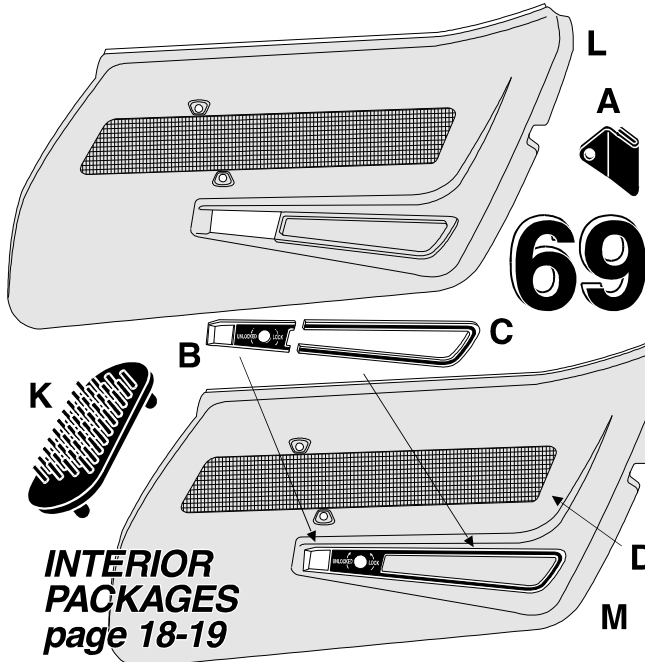

68-77 Door Panel Parts

A 68-77 Door Panel Mounting Clip 4 reqd NOS	1468457	4.00
<i>Repro</i>	1468463	3.50
68-77 Door Panel Clip Mounting Screw 4 Piece Set Does 1 car	1468455	2.20
B 68-77 Door Release Handle Chrome Bezel with Lock & Unlock Logo. <i>Select from...</i>		
LH and RH Bezels Pair Does 1 car (Made in USA)	1045046	67.75
LH Bezel only China 1468431 36.95 RH Bezel only China 1468432 36.95		
C 68-77 LH + RH HorseShoe Trim Pair Chrome plated. Does 1 car	1468460	79.50
LH Horse Shoe only 1468433 69.50 RH Horse Shoe only 1468434 69.50		
D 69 Comfortweave Inserts with Backing & Metal Retainers for easy installation. <i>See Color Listing on the previous page.</i> LH or RH Insert		39.75
69-77 Armrest Patch Panel with Adhesive Backing for easy installation. <i>See Color Listing in Chart.</i> Pair Does 1 car		42.95
Deluxe Door Panel Inserts with Adhesive Backing. <i>Select from...</i>		
E 70-75 Walnut Wood Grain Inserts Pair Does 1 car	1468458	20.00
76 Teak Wood-Grain Inserts Pair Does 1 car	1468459	20.00
F 77 Black Trim Inserts Pair Does 1 car	1468469	20.00
Deluxe Door Panel Chrome Castings with mounting screws & washers, plus:		
G 70-75 Walnut Wood-Grain Insert Pair Does 1 car.	1468462	170.00
G 76 Teak Wood-Grain Insert Pair Does 1 car	1468470	152.00
H 77 Black Trim Insert Pair Does 1 car	1468464	170.00
I 70-77 Lower Carpet Strips <i>See Color Listing in Chart Below Pair</i>		
J 70-77 Lower Carpet Decorative Chrome Trim Strips. Pair USA	1468461	79.00
LH Trim Strip only 1468435 79.50 RH Trim only 1468436 79.50		
K 68-77 Door Panel Fastener - Nylon 5 reqd / door	1468456	4.00

L Molded Door Panels *Transfer your trim.* 227.00
 These are vacuum formed with quality ABS soft Plastic Outer Skin, plus a Foam filled interior with an ABS Plastic Backing & upper Cat Whiskers installed & all holes die cut. All are UPS Oversize = O/S.