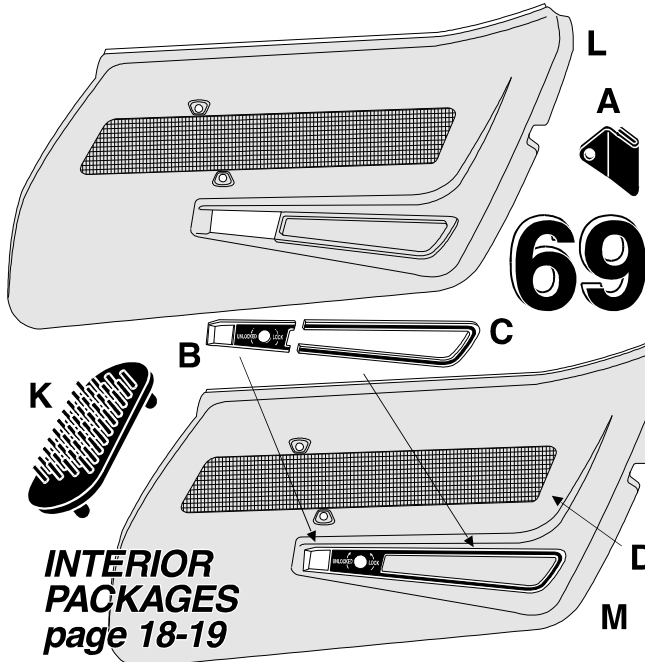

**68-77 Door Panel Parts**

<b>A</b>	68-77 Door Panel Mounting Clip 4 reqd NOS	1468457	4.00
	<i>Repro</i>	1468463	3.50
	68-77 Door Panel Clip Mounting Screw 4 Piece Set Does 1 car	1468455	2.20
<b>B</b>	68-77 Door Release Handle Chrome Bezel with Lock & Unlock Logo. <i>Select from...</i>		
	LH and RH Bezels Pair Does 1 car (Made in USA)	1045046	67.75
	LH Bezel only China 1468431 36.95 RH Bezel only China 1468432 36.95		
<b>C</b>	68-77 LH + RH HorseShoe Trim Pair Chrome plated. Does 1 car	1468460	79.50
	LH Horse Shoe only 1468433 69.50 RH Horse Shoe only 1468434 69.50		
<b>D</b>	69 Comfortweave Inserts with Backing & Metal Retainers for easy installation. See Color Listing on the previous page. LH or RH Insert		39.75
	69-77 Armrest Patch Panel with Adhesive Backing for easy installation. See Color Listing in Chart. Pair Does 1 car		42.95
	Deluxe Door Panel Inserts with Adhesive Backing. <i>Select from...</i>		
<b>E</b>	70-75 Walnut Wood Grain Inserts Pair Does 1 car	1468458	20.00
	76 Teak Wood-Grain Inserts Pair Does 1 car	1468459	20.00
<b>F</b>	77 Black Trim Inserts Pair Does 1 car	1468469	20.00
	Deluxe Door Panel Chrome Castings with mounting screws & washers, plus:		
<b>G</b>	70-75 Walnut Wood-Grain Insert Pair Does 1 car.	1468462	170.00
<b>G</b>	76 Teak Wood-Grain Insert Pair Does 1 car	1468470	152.00
<b>H</b>	77 Black Trim Insert Pair Does 1 car	1468464	170.00
<b>I</b>	70-77 Lower Carpet Strips See Color Listing in Chart Below Pair		
<b>J</b>	70-77 Lower Carpet Decorative Chrome Trim Strips. Pair USA	1468461	79.00
	LH Trim Strip only 1468435 79.50 RH Trim only 1468436 79.50		
<b>K</b>	68-77 Door Panel Fastener - Nylon 5 reqd / door	1468456	4.00

**L Molded Door Panels** *Transfer your trim.* 227.00  
 These are vacuum formed with quality ABS soft Plastic Outer Skin, plus a Foam filled interior with an ABS Plastic Backing & upper Cat Whiskers installed & all holes die cut. All are UPS Oversize = O/S.