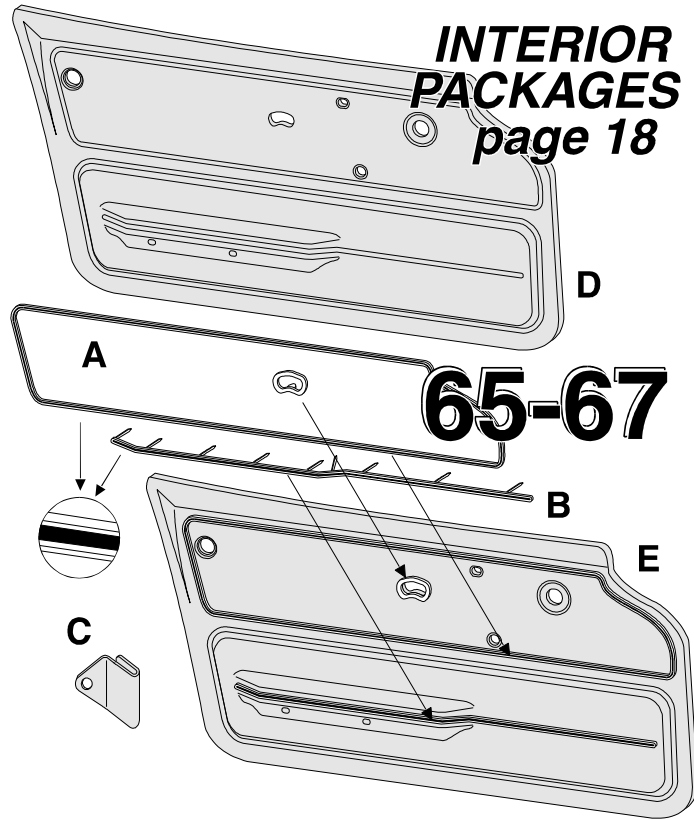

65-67 Door Panel Parts

- **A** 65-67 Door Panel "Race Track" Trim - preformed Steel Trim with Mounting Prongs
  "Race Track" Trim Set Does 1 car **Foreign** 1468805 **179.50**
  "Race Track" Trim Set Does 1 car **USA** 1468664 **189.50**
- **B** 65-67 Door Panel **Armrest Trim Strip** These have a Longer Prong to prevent pullout
  as happens with old GM trim strip prongs. **2 reqd** 1468665 **31.75**
  65-67 Armrest Mounting **Screw 8 Piece Set**
  with 4 Screws & 4 Flat Washers. **Does 1 car** 1468663 **3.15**
- **C** 65-67 Door Panel **Clip 10 reqd. NOS** 1468450 **5.50**
- **C** 65-67 Door Panel **Mounting Clip 10 reqd. Repr** 1468448 **4.60**
  65-67 Door Panel **Clip Mounting Screw 10 Piece Set Does 1 car** 1468452 **3.00**
  65-66 Plastic Coated Door Panel **Vapor Barriers Pair** 1468668 **16.50**
  67 Plastic Door Panel **Vapor Barriers Pair** 1468670 **15.50**
  67 Door Panel **4 Piece Screw Set with Trim Washers** 1468563 **2.50**

INTERIOR PACKAGES
page 18

65-67

E Deluxe Door Panels *These are Ready to Install.* **769.00**
These are the same door panels as above with the addition of installed Race Track Trim Strips, Arm Rest Trim Strips & Door Release Bezels. UPS Oversize = O/S. Pr

Priced Per Pair	Molded Door Panels		Deluxe Door Panels		
	Coupe	Convertible	Coupe	Convertible	
65-66 Black	1469274	1469275	1469292	1469293	769.00
65-66 Red	1469276	1469277	1469294	1469295	769.00
65-66 Brite Blue	1469278	1469279	1469296	1469297	769.00
65-66 Saddle	1469280	1469281	1469298	1469299	769.00
65-66 White	1469282	1469283	1469300	1469301	769.00
65-66 Silver	1469284	1469285	1469302	1469303	769.00
65-66 Green	1469286	1469287	1469304	1469305	769.00
65 Maroon	1469288	1469289	1469306	1469307	769.00
66 Navy	1469290	1469291	1469308	1469309	769.00
67 Black	1469310	1469311	1469324	1469325	769.00
67 Red	1469312	1469313	1469326	1469327	769.00
67 Brite Blue	1469314	1469315	1469328	1469329	769.00
67 Dark Saddle	1469316	1469317	1469330	1469331	769.00
67 White	1469318	1469319	1469332	1469333	769.00
67 Green	1469320	1469321	1469334	1469335	769.00
67 Teal Blue	1469322	1469323	1469336	1469337	769.00

68-77 Door Panel Parts

- **F** 68 Door Panel Decorative Chrome Trim Strips **2 reqd** 1468465 **129.00**
- **G** 68 Door Panel Handle **Insert 2 reqd** 1468466 **20.00**
- **H** 68-77 Door Panel Metal Mounting **Clip 4 reqd** *Select from...*
  Door Panel Clip **China** 1468463 **3.50** Door Panel Clip **USA** 1468457 **4.00**
  68-77 Door Panel Clip Mounting **Screw 4 Piece Set. Does 1 car** 1468455 **2.20**
- **I** 68-77 Door Release Handle Chrome **Bezel with Lock & Unlock Logo.** *Select from...*
  LH and RH Bezels Pair Does 1 car (Made in USA) 1045046 **67.75**
  LH Bezel only China 1468431 **36.95** **RH Bezel only China** 1468432 **36.95**
- **J** 68-77 **LH + RH HorseShoe Trim Pair** Chrome plated. **Does 1 car** 1468460 **79.50**
  LH Horse Shoe only 1468433 **69.50** **RH Horse Shoe only** 1468434 **69.50**
- **K** 68-77 Door Panel Mounting **Clip Nylon** Clip fastens to door & mates with the clips on rear of panels. **Pair 10 reqd/car Not Velcro replacements.** 1468456 **4.00**