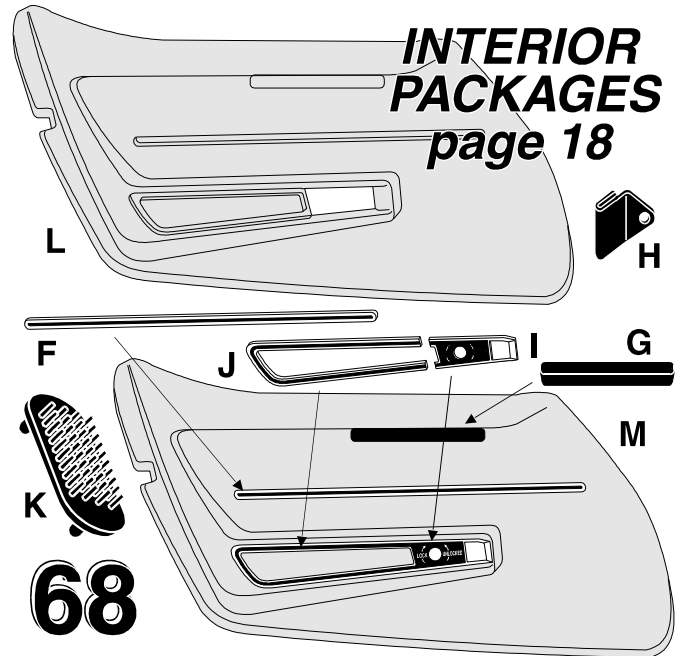

INTERIOR PACKAGES
page 18

68

Molded Door Panels **Deluxe Door Panels**

	Molded Door Panels			Deluxe Door Panels		
	Left	Right	Ea	Left	Right	Ea
68 Black	1469338	1469339	237.00	1469354	1469355	347.00
68 Red	1469340	1469341	237.00	1469356	1469357	347.00
68 Brite Blue	1469342	1469343	237.00	1469358	1469359	347.00
68 Gunmetal	1469344	1469345	237.00	1469360	1469361	347.00
68 Saddle	1469346	1469347	237.00	1469362	1469363	347.00
68 Tobacco	1469348	1469349	237.00	1469364	1469365	347.00
68 Dk Blue	1469350	1469351	237.00	1469366	1469367	347.00
68 Dk Orange	1469352	1469353	237.00	1469368	1469369	347.00
69 Black	1469370	1469371	237.00	1469382	1469383	347.00
69 Red	1469372	1469373	237.00	1469384	1469385	347.00
69 Brite Blue	1469374	1469375	237.00	1469386	1469386	347.00
69 Saddle	1469376	1469377	237.00	1469388	1469389	347.00
69 Gunmetal	1469378	1469379	237.00	1469390	1469391	347.00
69 Green	1469380	1469381	237.00	1469392	1469393	347.00

	Armrest Patch Panels		69 Comfortweave Inserts		
	LH & RH	pair	LH	RH	each
68-69 Black	1469835	42.95	1468472	1468478	39.75
68-69 Red	1469836	42.95	1468473	1468479	39.75
68-69 Brite Blue	1469837	42.95	1468474	1468480	39.75
68-69 Saddle	1469838	42.95	1468475	1468481	39.75
68-69 Gunmetal	1469839	42.95	1468476	1468482	39.75
69 Green	1469840	42.95	1468477	1468483	39.75